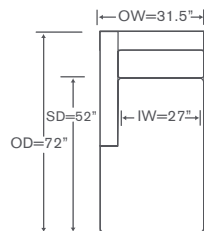

Armless Bumper Loveseat

OVERALL: 73W x 40D x 36H

SEAT: 24D 19H

YARDAGE: 28 (54" Wide, Plain)

Custom Inquiries Invited

Damien Schematics AS812

Left/Right Corner Extended Sofa
AS812LCE/RCE

Yardage - 54" Wide, Plain: 30

Yardage - 54" Wide, Plain: 15

Armless Sofa
AS812AS

Yardage - 54" Wide, Plain: 21

Left/Right Loveseat
AS812LAL/RAL

Yardage - 54" Wide, Plain: 17

Armless Left/Right Bumper Loveseat
AS812LBE/RBE (left shown)

Yardage - 54" Wide, Plain: 13

Armless Left/Right Bumper Chair
AS812LB/RB (left shown)

Yardage - 54" Wide, Plain: 8

Left/Right Angled End
AS812LAE/RAE

Yardage - 54" Wide, Plain: 15

Left/Right Extended Chaise
AS812LEH/REH

Yardage - 54" Wide, Plain: 18

Left/Right Chaise
AS812LAH/RAH

Yardage - 54" Wide, Plain: 17

Armless Chair
AS812AC

Yardage - 54" Wide, Plain: 8

Corner Chair
AS812CC

Yardage - 54" Wide, Plain: 11.5