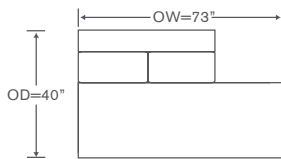

Left/Right Corner Sofa
AS812LCS/RCS

Yardage - 54" Wide, Plain: 26

Left/Right Sofa
AS812LAS/RAS

Yardage - 54" Wide, Plain: 23

Left/Right Chair
AS812LC/RC

Yardage - 54" Wide, Plain: 9

Armless Loveseat
AS812ALS

Yardage - 54" Wide, Plain: 15

Armless Sofa
AS812AS

Yardage - 54" Wide, Plain: 21

Left/Right Loveseat
AS812LAL/RAL

Yardage - 54" Wide, Plain: 17

Armless Left/Right Bumper Loveseat
AS812LBE/RBE (left shown)

Yardage - 54" Wide, Plain: 13

Armless Left/Right Bumper Chair
AS812LB/RB (left shown)

Yardage - 54" Wide, Plain: 8

Left/Right Angled End
AS812LAE/RAE

Yardage - 54" Wide, Plain: 15

Left/Right Extended Chaise
AS812LEH/REH

Yardage - 54" Wide, Plain: 18