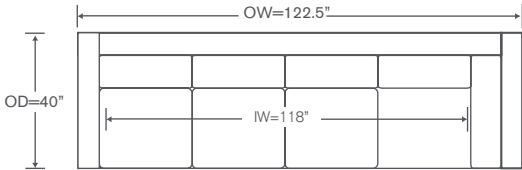

Damien Sectional

AS812LAE

One Arm Angled End

OVERALL: 71W x 56D x 36H

SEAT: 36D 19H

ARM: 24H

INSIDE: 45W

AS812LBE

Armless Bumper Loveseat

OVERALL: 73W x 40D x 36H

SEAT: 24D 19H

YARDAGE: 28 (54" Wide, Plain)

Custom Inquiries Invited

Damien Schematics AS812

Left/Right Corner Extended Sofa
AS812LCE/RCE

Yardage - 54" Wide, Plain: 30

Left/Right Corner Sofa
AS812LCS/RCS

Yardage - 54" Wide, Plain: 26

Left/Right Sofa
AS812LAS/RAS

Yardage - 54" Wide, Plain: 23

Left/Right Chair
AS812LC/RC

Yardage - 54" Wide, Plain: 9

Armless Loveseat
AS812ALS