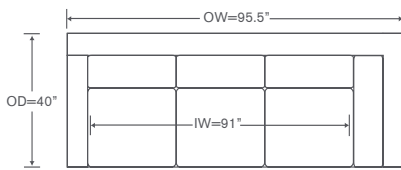

Damien Sectional

AS812LAE

One Arm Angled End

OVERALL: 71W x 56D x 36H

SEAT: 36D 19H

ARM: 24H

INSIDE: 45W

AS812LBE

Armless Bumper Loveseat

OVERALL: 73W x 40D x 36H

SEAT: 24D 19H

YARDAGE: 28 (54" Wide, Plain)

Custom Inquiries Invited

Damien Schematics AS812

Left/Right Corner Extended Sofa
AS812LCE/RCE

Yardage - 54" Wide, Plain: 30

Left/Right Corner Sofa
AS812LCS/RCS

Yardage - 54" Wide, Plain: 26

Left/Right Sofa
AS812LAS/RAS

Yardage - 54" Wide, Plain: 23

Left/Right Chair
AS812LC/RC

Yardage - 54" Wide, Plain: 9

Armless Loveseat
AS812ALS