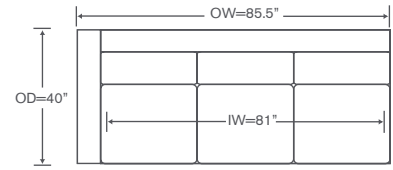

Damien Sectional

AS812LAE

One Arm Angled End

OVERALL: 71W x 56D x 36H

SEAT: 36D 19H

ARM: 24H

INSIDE: 45W

AS812LBE

Armless Bumper Loveseat

OVERALL: 73W x 40D x 36H

SEAT: 24D 19H

YARDAGE: 28 (54" Wide, Plain)

Custom Inquiries Invited

Damien Schematics AS812

Left/Right Corner Extended Sofa
AS812LCE/RCE

Yardage - 54" Wide, Plain: 30

Left/Right Corner Sofa
AS812LCS/RCS

Yardage - 54" Wide, Plain: 26

Left/Right Sofa
AS812LAS/RAS

Yardage - 54" Wide, Plain: 23

Left/Right Chair
AS812LC/RC

Yardage - 54" Wide, Plain: 9

Armless Loveseat
AS812ALS