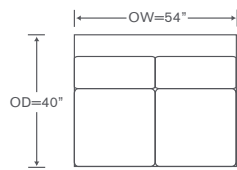

Armless Bumper Loveseat

OVERALL: 73W x 40D x 36H

SEAT: 24D 19H

YARDAGE: 28 (54" Wide, Plain)

Custom Inquiries Invited

Damien Schematics AS812

Left/Right Corner Extended Sofa
AS812LCE/RCE

Yardage - 54" Wide, Plain: 30

Left/Right Corner Sofa
AS812LCS/RCS

Yardage - 54" Wide, Plain: 26

Left/Right Sofa
AS812LAS/RAS

Yardage - 54" Wide, Plain: 23

Left/Right Chair
AS812LC/RC

Yardage - 54" Wide, Plain: 9

Armless Loveseat
AS812ALS

Yardage - 54" Wide, Plain: 15

Armless Sofa
AS812AS

Yardage - 54" Wide, Plain: 21

Left/Right Loveseat
AS812LAL/RAL

Yardage - 54" Wide, Plain: 17

Armless Left/Right Bumper Loveseat
AS812LBE/RBE (left shown)

Yardage - 54" Wide, Plain: 13