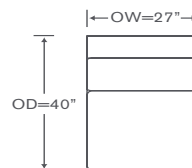

Armless Left/Right Bumper Chair
AS812LB/RB (left shown)

Yardage - 54" Wide, Plain: 8

Left/Right Angled End
AS812LAE/RAE

Yardage - 54" Wide, Plain: 15

Left/Right Extended Chaise
AS812LEH/REH

Yardage - 54" Wide, Plain: 18

Left/Right Chaise
AS812LAH/RAH

Yardage - 54" Wide, Plain: 17

Armless Chair
AS812AC

Yardage - 54" Wide, Plain: 8

Corner Chair
AS812CC

Yardage - 54" Wide, Plain: 11.5