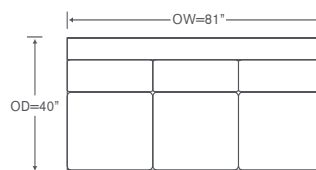

Armless Bumper Loveseat

OVERALL: 73W x 40D x 36H

SEAT: 24D 19H

YARDAGE: 28 (54" Wide, Plain)

Custom Inquiries Invited

Damien Schematics AS812

Left/Right Corner Extended Sofa
AS812LCE/RCE

Yardage - 54" Wide, Plain: 30

Left/Right Corner Sofa
AS812LCS/RCS

Yardage - 54" Wide, Plain: 26

Left/Right Sofa
AS812LAS/RAS

Yardage - 54" Wide, Plain: 23

Left/Right Chair
AS812LC/RC

Yardage - 54" Wide, Plain: 9

Armless Loveseat
AS812ALS

Yardage - 54" Wide, Plain: 15

Armless Sofa
AS812AS

Yardage - 54" Wide, Plain: 21

Left/Right Loveseat
AS812LAL/RAL

Yardage - 54" Wide, Plain: 17

Armless Left/Right Bumper Loveseat
AS812LBE/RBE (left shown)

Yardage - 54" Wide, Plain: 13