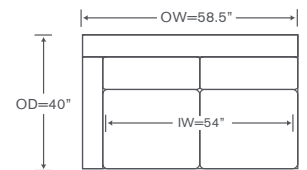

Armless Bumper Loveseat

OVERALL: 73W x 40D x 36H

SEAT: 24D 19H

YARDAGE: 28 (54" Wide, Plain)

Custom Inquiries Invited

Damien Schematics AS812

Left/Right Corner Extended Sofa
AS812LCE/RCE

Yardage - 54" Wide, Plain: 30

Left/Right Corner Sofa
AS812LCS/RCS

Yardage - 54" Wide, Plain: 26

Left/Right Sofa
AS812LAS/RAS

Yardage - 54" Wide, Plain: 23

Left/Right Chair
AS812LC/RC

Yardage - 54" Wide, Plain: 9

Armless Loveseat
AS812ALS

Yardage - 54" Wide, Plain: 15

Armless Sofa
AS812AS

Yardage - 54" Wide, Plain: 21

Left/Right Loveseat
AS812LAL/RAL

Yardage - 54" Wide, Plain: 17

Armless Left/Right Bumper Loveseat
AS812LBE/RBE (left shown)

Yardage - 54" Wide, Plain: 13