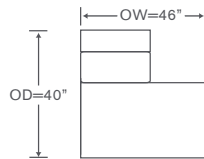

Armless Bumper Loveseat

OVERALL: 73W x 40D x 36H

SEAT: 24D 19H

YARDAGE: 28 (54" Wide, Plain)

Custom Inquiries Invited

Damien Schematics AS812

Left/Right Corner Extended Sofa
AS812LCE/RCE

Yardage - 54" Wide, Plain: 30

Left/Right Corner Sofa
AS812LCS/RCS

Yardage - 54" Wide, Plain: 26

Left/Right Sofa
AS812LAS/RAS

Yardage - 54" Wide, Plain: 23

Left/Right Chair
AS812LC/RC

Yardage - 54" Wide, Plain: 9

Armless Loveseat
AS812ALS

Yardage - 54" Wide, Plain: 15

Armless Sofa
AS812AS

Yardage - 54" Wide, Plain: 21

Left/Right Loveseat
AS812LAL/RAL

Yardage - 54" Wide, Plain: 17

Armless Left/Right Bumper Loveseat
AS812LBE/RBE (left shown)

Yardage - 54" Wide, Plain: 13

Armless Left/Right Bumper Chair
AS812LB/RB (left shown)

Yardage - 54" Wide, Plain: 8

Left/Right Angled End
AS812LAE/RAE

Yardage - 54" Wide, Plain: 15

Left/Right Extended Chaise
AS812LEH/REH

Yardage - 54" Wide, Plain: 18