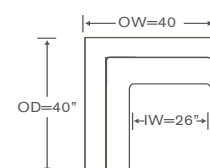

Armless Left/Right Bumper Chair
AS812LB/RB (left shown)

Yardage - 54" Wide, Plain: 8

Left/Right Angled End
AS812LAE/RAE

Yardage - 54" Wide, Plain: 15

Left/Right Extended Chaise
AS812LEH/REH

Yardage - 54" Wide, Plain: 18

Left/Right Chaise
AS812LAH/RAH

Yardage - 54" Wide, Plain: 17

Armless Chair
AS812AC

Yardage - 54" Wide, Plain: 8

Corner Chair
AS812CC

Yardage - 54" Wide, Plain: 11.5