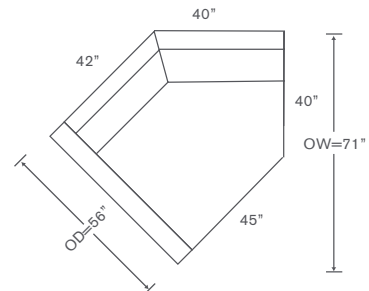

Armless Bumper Loveseat

OVERALL: 73W x 40D x 36H

SEAT: 24D 19H

YARDAGE: 28 (54" Wide, Plain)

Custom Inquiries Invited

Damien Schematics AS812

Left/Right Corner Extended Sofa
AS812LCE/RCE

Yardage - 54" Wide, Plain: 30

Left/Right Corner Sofa
AS812LCS/RCS

Yardage - 54" Wide, Plain: 26

Left/Right Sofa
AS812LAS/RAS

Yardage - 54" Wide, Plain: 23

Left/Right Chair
AS812LC/RC

Yardage - 54" Wide, Plain: 9

Armless Loveseat
AS812ALS

Yardage - 54" Wide, Plain: 15

Armless Sofa
AS812AS

Yardage - 54" Wide, Plain: 21

Left/Right Loveseat
AS812LAL/RAL

Yardage - 54" Wide, Plain: 17

Armless Left/Right Bumper Loveseat
AS812LBE/RBE (left shown)

Yardage - 54" Wide, Plain: 13

Armless Left/Right Bumper Chair
AS812LB/RB (left shown)

Yardage - 54" Wide, Plain: 8

Left/Right Angled End
AS812LAE/RAE

Yardage - 54" Wide, Plain: 15

Left/Right Extended Chaise
AS812LEH/REH

Yardage - 54" Wide, Plain: 18