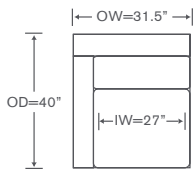

Damien Sectional

AS812LAE

One Arm Angled End

OVERALL: 71W x 56D x 36H

SEAT: 36D 19H

ARM: 24H

INSIDE: 45W

AS812LBE

Armless Bumper Loveseat

OVERALL: 73W x 40D x 36H

SEAT: 24D 19H

YARDAGE: 28 (54" Wide, Plain)

Custom Inquiries Invited

Damien Schematics AS812

Left/Right Corner Extended Sofa
AS812LCE/RCE

Yardage - 54" Wide, Plain: 30

Left/Right Corner Sofa
AS812LCS/RCS

Yardage - 54" Wide, Plain: 26

Left/Right Sofa
AS812LAS/RAS

Yardage - 54" Wide, Plain: 23

Left/Right Chair
AS812LC/RC

Yardage - 54" Wide, Plain: 9

Armless Loveseat
AS812ALS