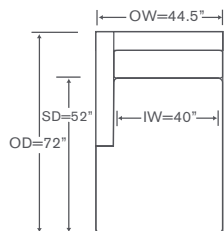

Armless Bumper Loveseat

OVERALL: 73W x 40D x 36H

SEAT: 24D 19H

YARDAGE: 28 (54" Wide, Plain)

Custom Inquiries Invited

Damien Schematics AS812

Left/Right Corner Extended Sofa
AS812LCE/RCE

Yardage - 54" Wide, Plain: 30

Left/Right Corner Sofa
AS812LCS/RCS

Yardage - 54" Wide, Plain: 26

Left/Right Sofa
AS812LAS/RAS

Yardage - 54" Wide, Plain: 23

Left/Right Chair
AS812LC/RC

Yardage - 54" Wide, Plain: 9

Armless Loveseat
AS812ALS

Yardage - 54" Wide, Plain: 15

Armless Sofa
AS812AS

Yardage - 54" Wide, Plain: 21

Left/Right Loveseat
AS812LAL/RAL

Yardage - 54" Wide, Plain: 17

Armless Left/Right Bumper Loveseat
AS812LBE/RBE (left shown)

Yardage - 54" Wide, Plain: 13

Armless Left/Right Bumper Chair
AS812LB/RB (left shown)

Yardage - 54" Wide, Plain: 8

Left/Right Angled End
AS812LAE/RAE

Yardage - 54" Wide, Plain: 15

Left/Right Extended Chaise
AS812LEH/REH

Yardage - 54" Wide, Plain: 18