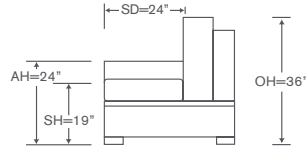

Damien Sectional

AS812LAE

One Arm Angled End

OVERALL: 71W x 56D x 36H

SEAT: 36D 19H

ARM: 24H

INSIDE: 45W

AS812LBE

Armless Bumper Loveseat

OVERALL: 73W x 40D x 36H

SEAT: 24D 19H

YARDAGE: 28 (54" Wide, Plain)

Custom Inquiries Invited

Damien Schematics AS812

Left/Right Corner Extended Sofa
AS812LCE/RCE

Yardage - 54" Wide, Plain: 30

Left/Right Corner Sofa
AS812LCS/RCS

Yardage - 54" Wide, Plain: 26

Left/Right Sofa
AS812LAS/RAS

Yardage - 54" Wide, Plain: 23

Left/Right Chair
AS812LC/RC

Yardage - 54" Wide, Plain: 9

Armless Loveseat
AS812ALS