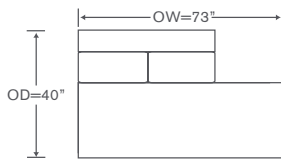

Left/Right Corner Extended Sofa
AS812LCE/RCE

Yardage - 54" Wide, Plain: 30

Left/Right Corner Sofa
AS812LCS/RCS

Yardage - 54" Wide, Plain: 26

Left/Right Sofa
AS812LAS/RAS

Yardage - 54" Wide, Plain: 23

Left/Right Chair
AS812LC/RC

Yardage - 54" Wide, Plain: 9

Armless Loveseat
AS812ALS

Yardage - 54" Wide, Plain: 15

Armless Sofa
AS812AS

Yardage - 54" Wide, Plain: 21

Left/Right Loveseat
AS812LAL/RAL

Yardage - 54" Wide, Plain: 17

Armless Left/Right Bumper Loveseat
AS812LBE/RBE (left shown)

Yardage - 54" Wide, Plain: 13

Armless Left/Right Bumper Chair
AS812LB/RB (left shown)

Yardage - 54" Wide, Plain: 8

Left/Right Angled End
AS812LAE/RAE

Yardage - 54" Wide, Plain: 15

Left/Right Extended Chaise
AS812LEH/REH