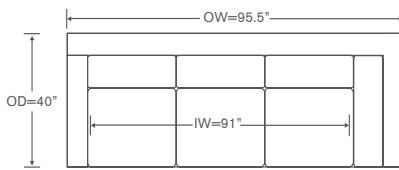

Damien Sectional

AS812LCE

One Arm Corner Extended Sofa

OVERALL: 122.5W x 40D x 36H

SEAT: 24D 19H

ARM: 24H

INSIDE: 118W

AS812RAS

One Arm Sofa

OVERALL: 85.5W x 40D x 36H

SEAT: 24D 19H

ARM: 24H

INSIDE: 81W

YARDAGE: 53 (54" Wide, Plain)

Custom Inquiries Invited

Damien Schematics AS812

Left/Right Corner Extended Sofa
AS812LCE/RCE

Yardage - 54" Wide, Plain: 30

Left/Right Corner Sofa
AS812LCS/RCS

Yardage - 54" Wide, Plain: 26

Left/Right Sofa
AS812LAS/RAS

Yardage - 54" Wide, Plain: 23

Left/Right Chair
AS812LC/RC