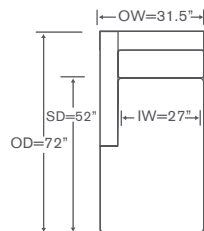

One Arm Sofa

OVERALL: 85.5W x 40D x 36H

SEAT: 24D 19H

ARM: 24H

INSIDE: 81W

YARDAGE: 53 (54" Wide, Plain)

Custom Inquiries Invited

Damien Schematics AS812

Yardage - 54" Wide, Plain: 9

Armless Loveseat
AS812ALS

Yardage - 54" Wide, Plain: 15

Armless Sofa
AS812AS

Yardage - 54" Wide, Plain: 21

Left/Right Loveseat
AS812LAL/RAL

Yardage - 54" Wide, Plain: 17

Armless Left/Right Bumper Loveseat
AS812LBE/RBE (left shown)

Yardage - 54" Wide, Plain: 13

Armless Left/Right Bumper Chair
AS812LB/RB (left shown)

Yardage - 54" Wide, Plain: 8

Left/Right Angled End
AS812LAE/RAE

Yardage - 54" Wide, Plain: 15

Left/Right Extended Chaise
AS812LEH/REH

Yardage - 54" Wide, Plain: 18

Left/Right Chaise
AS812LAH/RAH

Yardage - 54" Wide, Plain: 17

Armless Chair
AS812AC

Yardage - 54" Wide, Plain: 8

Corner Chair
AS812CC

Yardage - 54" Wide, Plain: 11.5