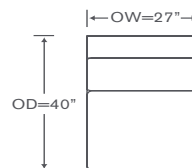

Yardage - 54" Wide, Plain: 13

Armless Left/Right Bumper Chair
AS812LB/RB (left shown)

Yardage - 54" Wide, Plain: 8

Left/Right Angled End
AS812LAE/RAE

Yardage - 54" Wide, Plain: 15

Left/Right Extended Chaise
AS812LEH/REH

Yardage - 54" Wide, Plain: 18

Left/Right Chaise
AS812LAH/RAH

Yardage - 54" Wide, Plain: 17

Armless Chair
AS812AC

Yardage - 54" Wide, Plain: 8

Corner Chair
AS812CC

Yardage - 54" Wide, Plain: 11.5