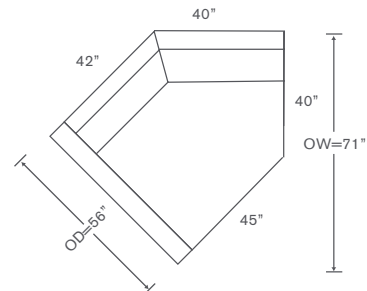

One Arm Sofa

OVERALL: 85.5W x 40D x 36H

SEAT: 24D 19H

ARM: 24H

INSIDE: 81W

YARDAGE: 53 (54" Wide, Plain)

Custom Inquiries Invited

Damien Schematics AS812

Left/Right Corner Extended Sofa
AS812LCE/RCE

Yardage - 54" Wide, Plain: 30

Left/Right Corner Sofa
AS812LCS/RCS

Yardage - 54" Wide, Plain: 26

Left/Right Sofa
AS812LAS/RAS

Yardage - 54" Wide, Plain: 23

Left/Right Chair
AS812LC/RC

Yardage - 54" Wide, Plain: 9

Armless Loveseat
AS812ALS

Yardage - 54" Wide, Plain: 15

Armless Sofa
AS812AS

Yardage - 54" Wide, Plain: 21

Left/Right Loveseat
AS812LAL/RAL

Yardage - 54" Wide, Plain: 17

Armless Left/Right Bumper Loveseat
AS812LBE/RBE (left shown)

Yardage - 54" Wide, Plain: 13

Armless Left/Right Bumper Chair
AS812LB/RB (left shown)

Yardage - 54" Wide, Plain: 8

Left/Right Angled End
AS812LAE/RAE

Yardage - 54" Wide, Plain: 15

Left/Right Extended Chaise
AS812LEH/REH