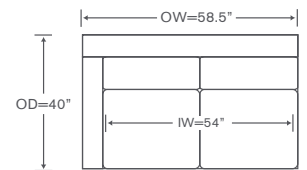

Left/Right Corner Extended Sofa
AS812LCE/RCE

Yardage - 54" Wide, Plain: 30

Left/Right Corner Sofa
AS812LCS/RCS

Yardage - 54" Wide, Plain: 26

Left/Right Sofa
AS812LAS/RAS

Yardage - 54" Wide, Plain: 23

Left/Right Chair
AS812LC/RC

Yardage - 54" Wide, Plain: 9

Armless Loveseat
AS812ALS

Yardage - 54" Wide, Plain: 15

Armless Sofa
AS812AS

Yardage - 54" Wide, Plain: 21

Left/Right Loveseat
AS812LAL/RAL

Yardage - 54" Wide, Plain: 17

Armless Left/Right Bumper Loveseat
AS812LBE/RBE (left shown)