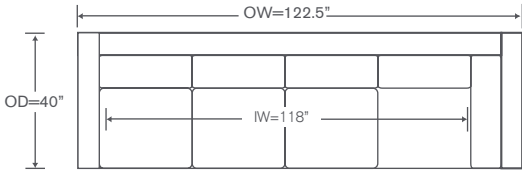

One Arm Sofa

OVERALL: 85.5W x 40D x 36H

SEAT: 24D 19H

ARM: 24H

INSIDE: 81W

YARDAGE: 53 (54" Wide, Plain)

Custom Inquiries Invited

Damien Schematics AS812

Left/Right Corner Extended Sofa
AS812LCE/RCE

Yardage - 54" Wide, Plain: 30

Left/Right Corner Sofa
AS812LCS/RCS

Yardage - 54" Wide, Plain: 26

Left/Right Sofa
AS812LAS/RAS

Yardage - 54" Wide, Plain: 23

Left/Right Chair
AS812LC/RC