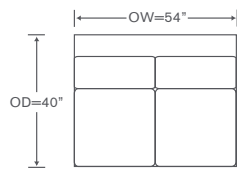

One Arm Sofa

OVERALL: 85.5W x 40D x 36H

SEAT: 24D 19H

ARM: 24H

INSIDE: 81W

YARDAGE: 53 (54" Wide, Plain)

Custom Inquiries Invited

Damien Schematics AS812

Left/Right Corner Extended Sofa
AS812LCE/RCE

Yardage - 54" Wide, Plain: 30

Left/Right Corner Sofa
AS812LCS/RCS

Yardage - 54" Wide, Plain: 26

Left/Right Sofa
AS812LAS/RAS

Yardage - 54" Wide, Plain: 23

Left/Right Chair
AS812LC/RC

Yardage - 54" Wide, Plain: 9

Armless Loveseat
AS812ALS

Yardage - 54" Wide, Plain: 15

Armless Sofa
AS812AS

Yardage - 54" Wide, Plain: 21

Left/Right Loveseat
AS812LAL/RAL

Yardage - 54" Wide, Plain: 17

Armless Left/Right Bumper Loveseat
AS812LBE/RBE (left shown)