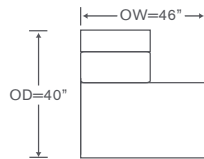

Armless Left/Right Bumper Chair
AS812LB/RB (left shown)

Yardage - 54" Wide, Plain: 8