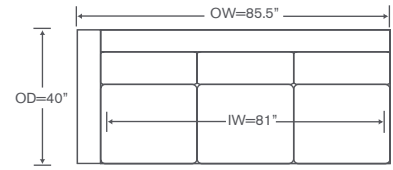

One Arm Sofa

OVERALL: 85.5W x 40D x 36H

SEAT: 24D 19H

ARM: 24H

INSIDE: 81W

YARDAGE: 53 (54" Wide, Plain)

Custom Inquiries Invited

Damien Schematics AS812

Left/Right Corner Extended Sofa
AS812LCE/RCE

Yardage - 54" Wide, Plain: 30

Left/Right Corner Sofa
AS812LCS/RCS

Yardage - 54" Wide, Plain: 26

Left/Right Sofa
AS812LAS/RAS

Yardage - 54" Wide, Plain: 23

Left/Right Chair
AS812LC/RC