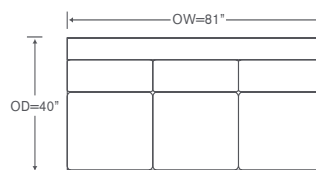

One Arm Sofa

OVERALL: 85.5W x 40D x 36H

SEAT: 24D 19H

ARM: 24H

INSIDE: 81W

YARDAGE: 53 (54" Wide, Plain)

Custom Inquiries Invited

Damien Schematics AS812

Left/Right Corner Extended Sofa
AS812LCE/RCE

Yardage - 54" Wide, Plain: 30

Left/Right Corner Sofa
AS812LCS/RCS

Yardage - 54" Wide, Plain: 26

Left/Right Sofa
AS812LAS/RAS

Yardage - 54" Wide, Plain: 23

Left/Right Chair
AS812LC/RC

Yardage - 54" Wide, Plain: 9

Armless Loveseat
AS812ALS

Yardage - 54" Wide, Plain: 15

Armless Sofa
AS812AS

Yardage - 54" Wide, Plain: 21

Left/Right Loveseat
AS812LAL/RAL

Yardage - 54" Wide, Plain: 17

Armless Left/Right Bumper Loveseat
AS812LBE/RBE (left shown)