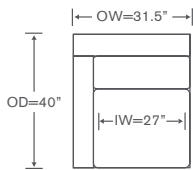

One Arm Sofa

OVERALL: 85.5W x 40D x 36H

SEAT: 24D 19H

ARM: 24H

INSIDE: 81W

YARDAGE: 53 (54" Wide, Plain)

Custom Inquiries Invited

Damien Schematics AS812

Left/Right Corner Extended Sofa
AS812LCE/RCE

Yardage - 54" Wide, Plain: 30

Left/Right Corner Sofa
AS812LCS/RCS

Yardage - 54" Wide, Plain: 26

Left/Right Sofa
AS812LAS/RAS

Yardage - 54" Wide, Plain: 23

Left/Right Chair
AS812LC/RC

Yardage - 54" Wide, Plain: 9

Armless Loveseat
AS812ALS

Yardage - 54" Wide, Plain: 15

Armless Sofa
AS812AS

Yardage - 54" Wide, Plain: 21

Left/Right Loveseat
AS812LAL/RAL

Yardage - 54" Wide, Plain: 17

Armless Left/Right Bumper Loveseat
AS812LBE/RBE (left shown)