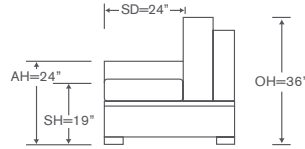

One Arm Sofa

OVERALL: 85.5W x 40D x 36H

SEAT: 24D 19H

ARM: 24H

INSIDE: 81W

YARDAGE: 53 (54" Wide, Plain)

Custom Inquiries Invited

Damien Schematics AS812

Left/Right Corner Extended Sofa
AS812LCE/RCE

Yardage - 54" Wide, Plain: 30

Left/Right Corner Sofa
AS812LCS/RCS

Yardage - 54" Wide, Plain: 26

Left/Right Sofa
AS812LAS/RAS

Yardage - 54" Wide, Plain: 23

Left/Right Chair
AS812LC/RC