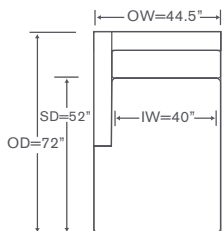

One Arm Sofa

OVERALL: 85.5W x 40D x 36H

SEAT: 24D 19H

ARM: 24H

INSIDE: 81W

YARDAGE: 53 (54" Wide, Plain)

Custom Inquiries Invited

Damien Schematics AS812

Yardage - 54" Wide, Plain: 13

Armless Left/Right Bumper Chair
AS812LB/RB (left shown)

Yardage - 54" Wide, Plain: 8

Left/Right Angled End
AS812LAE/RAE

Yardage - 54" Wide, Plain: 15

Left/Right Extended Chaise
AS812LEH/REH

Yardage - 54" Wide, Plain: 18

Left/Right Chaise
AS812LAH/RAH

Yardage - 54" Wide, Plain: 17

Armless Chair
AS812AC

Yardage - 54" Wide, Plain: 8

Corner Chair
AS812CC

Yardage - 54" Wide, Plain: 11.5