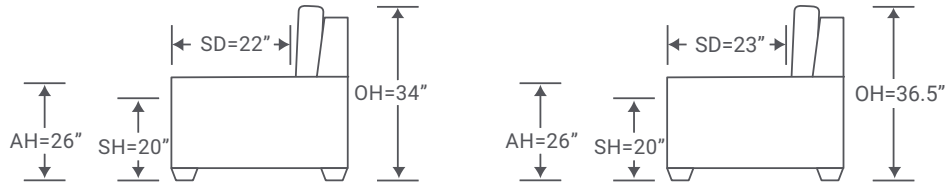

### S810-LAH MM

One Arm Chaise  
Medium Block Base Option  
OVERALL: 33W x 64D x 34H  
SEAT: 47D 19H  
ARM: 25H  
INSIDE: 28W

### S810-RAS MM

One Arm Sofa  
Medium Block Base Option  
OVERALL: 75W x 38D x 34H  
SEAT: 22D 19H  
ARM: 25H  
INSIDE: 69W

### FINISHES & BASES

-  Maple Finishes
-  Paint Finishes
-  Smart Base Options

YARDAGE: 30 (54" Wide, Plain)

Also Available: Sleeper Sectional, Sofas,  
Sleepers, Chair & Ottoman

Available By the Inch  
Custom Inquiries Invited  
Nails Additional

## Denison Schematics S810

\*Sleeper Sectional - Only Sleeper noted components can be combined

Left/Right Corner Sofa  
S810-LCS/RCS  
**QS** : V810-LCS/RCS

YARDAGE – 54" Wide, Plain: 20.5

Left/Right Sleeper Connecting Corner Sofa  
\*S810-LSC/RSC  
**QS** : V810-LSC/RSC