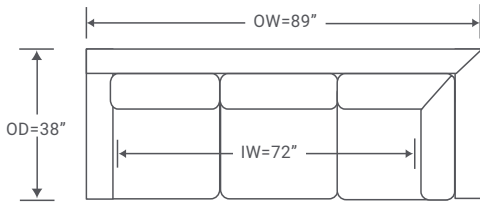

### S810-LAH MM

One Arm Chaise  
Medium Block Base Option  
OVERALL: 33W x 64D x 34H  
SEAT: 47D 19H  
ARM: 25H  
INSIDE: 28W

### S810-RAS MM

One Arm Sofa  
Medium Block Base Option  
OVERALL: 75W x 38D x 34H  
SEAT: 22D 19H  
ARM: 25H  
INSIDE: 69W

### FINISHES & BASES

-  Maple Finishes
-  Paint Finishes
-  Smart Base Options

YARDAGE: 30 (54" Wide, Plain)

Also Available: Sleeper Sectional, Sofas,  
Sleepers, Chair & Ottoman

Available By the Inch  
Custom Inquiries Invited  
Nails Additional

## Denison Schematics S810

\*Sleeper Sectional - Only Sleeper noted components can be combined

Left/Right Corner Sofa  
S810-LCS/RCS  
**QS** : V810-LCS/RCS

YARDAGE – 54" Wide, Plain: 20.5

Left/Right Sleeper Connecting Corner Sofa  
\*S810-LSC/RSC  
**QS** : V810-LSC/RSC