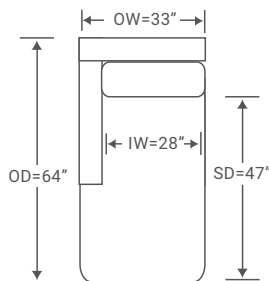

## Denison Schematics S810

\*Sleeper Sectional - Only Sleeper noted components can be combined

Left/Right Corner Sofa  
S810-LCS/RCS  
**QS** : V810-LCS/RCS

YARDAGE – 54" Wide, Plain: 20.5

Left/Right Sleeper Connecting Corner Sofa  
\*S810-LSC/RSC  
**QS** : V810-LSC/RSC

YARDAGE – 54" Wide, Plain: 20.5

Left/Right Sofa  
S810-LAS/RAS  
**QS** : V810-LAS/RAS

YARDAGE – 54" Wide, Plain: 17

Left/Right Queen Sleeper  
\*S810-LSS/RSS  
**QS** : V810-LSS/RSS

YARDAGE – 54" Wide, Plain: 17

Corner Chair  
S810-CC  
**QS** : V810-CC

YARDAGE – 54" Wide, Plain: 10.5

Left/Right Loveseat  
S810-LAL/RAL  
**QS** : V810-LAL/RAL

YARDAGE – 54" Wide, Plain: 12.5

Left/Right Chaise  
S810-LAH/RAH  
**QS** : V810-LAH/RAH

YARDAGE – 54" Wide, Plain: 13

Left/Right Sleeper Connecting Chaise  
\*S810-LSH/RSH  
**QS** : V810-LSH/RSH

YARDAGE – 54" Wide, Plain: 13