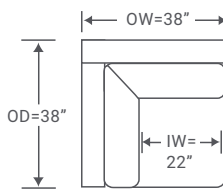

## Denison Schematics S810

\*Sleeper Sectional - Only Sleeper noted components can be combined

Left/Right Corner Sofa  
S810-LCS/RCS  
**QS** : V810-LCS/RCS

YARDAGE – 54" Wide, Plain: 20.5

Left/Right Sleeper Connecting Corner Sofa  
\*S810-LSC/RSC  
**QS** : V810-LSC/RSC

YARDAGE – 54" Wide, Plain: 20.5

Left/Right Sofa  
S810-LAS/RAS  
**QS** : V810-LAS/RAS

YARDAGE – 54" Wide, Plain: 17

Left/Right Queen Sleeper  
\*S810-LSS/RSS  
**QS** : V810-LSS/RSS

YARDAGE – 54" Wide, Plain: 17

Corner Chair  
S810-CC  
**QS** : V810-CC

YARDAGE – 54" Wide, Plain: 10.5

Left/Right Loveseat  
S810-LAL/RAL  
**QS** : V810-LAL/RAL

YARDAGE – 54" Wide, Plain: 12.5

Left/Right Chaise  
S810-LAH/RAH  
**QS** : V810-LAH/RAH

YARDAGE – 54" Wide, Plain: 13

Left/Right Sleeper Connecting Chaise  
\*S810-LSH/RSH  
**QS** : V810-LSH/RSH

YARDAGE – 54" Wide, Plain: 13