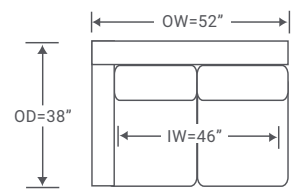

## Denison Schematics S810

\*Sleeper Sectional - Only Sleeper noted components can be combined

Left/Right Corner Sofa  
S810-LCS/RCS  
**QS** : V810-LCS/RCS

YARDAGE – 54" Wide, Plain: 20.5

Left/Right Sleeper Connecting Corner Sofa  
\*S810-LSC/RSC  
**QS** : V810-LSC/RSC

YARDAGE – 54" Wide, Plain: 20.5

Left/Right Sofa  
S810-LAS/RAS  
**QS** : V810-LAS/RAS

YARDAGE – 54" Wide, Plain: 17

Left/Right Queen Sleeper  
\*S810-LSS/RSS  
**QS** : V810-LSS/RSS

YARDAGE – 54" Wide, Plain: 17

Corner Chair  
S810-CC  
**QS** : V810-CC

YARDAGE – 54" Wide, Plain: 10.5

Left/Right Loveseat  
S810-LAL/RAL  
**QS** : V810-LAL/RAL

YARDAGE – 54" Wide, Plain: 12.5

Left/Right Chaise  
S810-LAH/RAH  
**QS** : V810-LAH/RAH

YARDAGE – 54" Wide, Plain: 13

Left/Right Sleeper Connecting Chaise  
\*S810-LSH/RSH  
**QS** : V810-LSH/RSH

YARDAGE – 54" Wide, Plain: 13