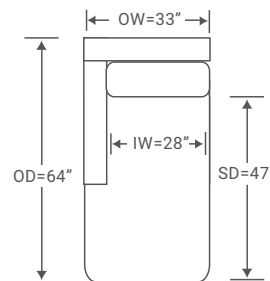

## Denison Schematics S810

\*Sleeper Sectional - Only Sleeper noted components can be combined

Left/Right Corner Sofa  
S810-LCS/RCS  
**QS** : V810-LCS/RCS

YARDAGE – 54" Wide, Plain: 20.5

Left/Right Sleeper Connecting Corner Sofa  
\*S810-LSC/RSC  
**QS** : V810-LSC/RSC

YARDAGE – 54" Wide, Plain: 20.5

Left/Right Sofa  
S810-LAS/RAS  
**QS** : V810-LAS/RAS

YARDAGE – 54" Wide, Plain: 17

Left/Right Queen Sleeper  
\*S810-LSS/RSS  
**QS** : V810-LSS/RSS

YARDAGE – 54" Wide, Plain: 17

Corner Chair  
S810-CC  
**QS** : V810-CC

YARDAGE – 54" Wide, Plain: 10.5

Left/Right Loveseat  
S810-LAL/RAL  
**QS** : V810-LAL/RAL

YARDAGE – 54" Wide, Plain: 12.5

Left/Right Chaise  
S810-LAH/RAH  
**QS** : V810-LAH/RAH

YARDAGE – 54" Wide, Plain: 13

Left/Right Sleeper Connecting Chaise  
\*S810-LSH/RSH  
**QS** : V810-LSH/RSH

YARDAGE – 54" Wide, Plain: 13