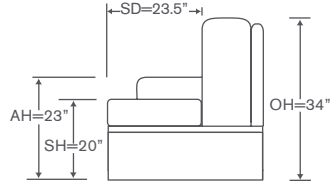

One Arm Sofa

OVERALL: 80W x 40.5D x 34H

SEAT: 23.5D 20H

ARM: 23H

INSIDE: 73W

YARDAGE: 57.5 (54" Wide, Plain)

FEATURES: 22" x 22" Pillows

Also Available: Sofa

Available By the Inch

Custom Inquiries Invited

Derring Arm & Armless Schematics FS520

Left/Right Chair
FS520LC/RC

YARDAGE – 54" Wide, Plain: 14.5

Armless Chair
FS520AC

YARDAGE – 54" Wide, Plain: 13.25

Corner Chair
FS520CC