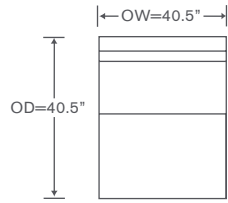

One Arm Sofa

OVERALL: 80W x 40.5D x 34H

SEAT: 23.5D 20H

ARM: 23H

INSIDE: 73W

YARDAGE: 57.5 (54" Wide, Plain)

FEATURES: 22" x 22" Pillows

Also Available: Sofa

Available By the Inch

Custom Inquiries Invited

Derring Arm & Armless Schematics FS520

Left/Right Chair
FS520LC/RC

YARDAGE – 54" Wide, Plain: 14.5

Armless Chair
FS520AC

YARDAGE – 54" Wide, Plain: 13.25

Corner Chair
FS520CC

YARDAGE – 54" Wide, Plain: 16.75

Ottoman
FS520-O

YARDAGE – 54" Wide, Plain: 8

Left/Right Chaise
FS520LAH/RAH

YARDAGE – 54" Wide, Plain: 16.75

Left/Right Armless Chaise
FS520ACH

YARDAGE – 54" Wide, Plain: 15.75