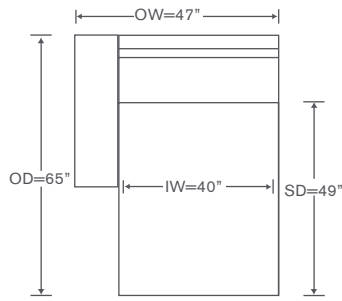

One Arm Sofa

OVERALL: 80W x 40.5D x 34H

SEAT: 23.5D 20H

ARM: 23H

INSIDE: 73W

YARDAGE: 57.5 (54" Wide, Plain)

FEATURES: 22" x 22" Pillows

Also Available: Sofa

Available By the Inch

Custom Inquiries Invited

Derring Arm & Armless Schematics FS520

Left/Right Chair
FS520LC/RC

YARDAGE – 54" Wide, Plain: 14.5

Armless Chair
FS520AC

YARDAGE – 54" Wide, Plain: 13.25

Corner Chair
FS520CC

YARDAGE – 54" Wide, Plain: 16.75

Ottoman
FS520-O

YARDAGE – 54" Wide, Plain: 8

Left/Right Chaise
FS520LAH/RAH

YARDAGE – 54" Wide, Plain: 16.75

Left/Right Armless Chaise
FS520ACH

YARDAGE – 54" Wide, Plain: 15.75

Left/Right Corner Sofa
FS520LCS/RCS

YARDAGE – 54" Wide, Plain: 33.5

Left/Right Sofa
FS520LAS/RAS

YARDAGE – 54" Wide, Plain: 24