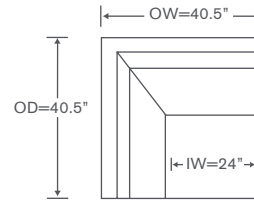

One Arm Sofa

OVERALL: 80W x 40.5D x 34H

SEAT: 23.5D 20H

ARM: 23H

INSIDE: 73W

YARDAGE: 57.5 (54" Wide, Plain)

FEATURES: 22" x 22" Pillows

Also Available: Sofa

Available By the Inch

Custom Inquiries Invited

Derring Arm & Armless Schematics FS520

Left/Right Chair
FS520LC/RC

YARDAGE – 54" Wide, Plain: 14.5

Armless Chair
FS520AC

YARDAGE – 54" Wide, Plain: 13.25

Corner Chair
FS520CC

YARDAGE – 54" Wide, Plain: 16.75

Ottoman
FS520-O

YARDAGE – 54" Wide, Plain: 8

Left/Right Chaise
FS520LAH/RAH

YARDAGE – 54" Wide, Plain: 16.75

Left/Right Armless Chaise
FS520ACH

YARDAGE – 54" Wide, Plain: 15.75

Left/Right Corner Sofa
FS520LCS/RCS

YARDAGE – 54" Wide, Plain: 33.5

Left/Right Sofa
FS520LAS/RAS

YARDAGE – 54" Wide, Plain: 24