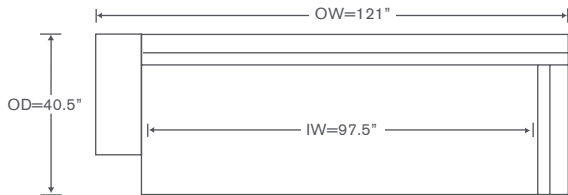

Available By the Inch

Custom Inquiries Invited

Derring Arm & Armless Schematics FS520

Left/Right Chair
FS520LC/RC

YARDAGE – 54" Wide, Plain: 14.5

Armless Chair
FS520AC

YARDAGE – 54" Wide, Plain: 13.25

Corner Chair
FS520CC

YARDAGE – 54" Wide, Plain: 16.75

Ottoman
FS520-O

YARDAGE – 54" Wide, Plain: 8

Left/Right Chaise
FS520LAH/RAH

YARDAGE – 54" Wide, Plain: 16.75

Left/Right Armless Chaise
FS520ACH

YARDAGE – 54" Wide, Plain: 15.75

Left/Right Corner Sofa
FS520LCS/RCS

YARDAGE – 54" Wide, Plain: 33.5

Left/Right Sofa
FS520LAS/RAS

YARDAGE – 54" Wide, Plain: 24