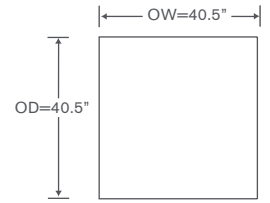

Ottoman
FS520-O

YARDAGE – 54" Wide, Plain: 8