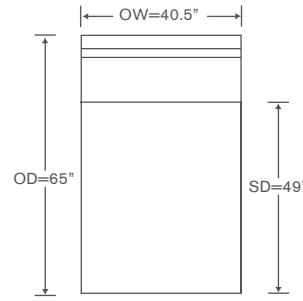

One Arm Sofa

OVERALL: 80W x 40.5D x 34H

SEAT: 23.5D 20H

ARM: 23H

INSIDE: 73W

YARDAGE: 57.5 (54" Wide, Plain)

FEATURES: 22" x 22" Pillows

Also Available: Sofa

Available By the Inch

Custom Inquiries Invited

Derring Arm & Armless Schematics FS520

Left/Right Chair
FS520LC/RC

YARDAGE – 54" Wide, Plain: 14.5

Armless Chair
FS520AC

YARDAGE – 54" Wide, Plain: 13.25

Corner Chair
FS520CC

YARDAGE – 54" Wide, Plain: 16.75

Ottoman
FS520-O

YARDAGE – 54" Wide, Plain: 8

Left/Right Chaise
FS520LAH/RAH

YARDAGE – 54" Wide, Plain: 16.75

Left/Right Armless Chaise
FS520ACH

YARDAGE – 54" Wide, Plain: 15.75

Left/Right Corner Sofa
FS520LCS/RCS

YARDAGE – 54" Wide, Plain: 33.5

Left/Right Sofa
FS520LAS/RAS

YARDAGE – 54" Wide, Plain: 24