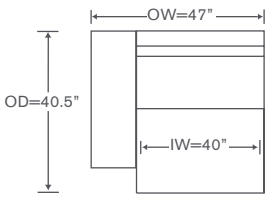

One Arm Sofa

OVERALL: 80W x 40.5D x 34H

SEAT: 23.5D 20H

ARM: 23H

INSIDE: 73W

YARDAGE: 57.5 (54" Wide, Plain)

FEATURES: 22" x 22" Pillows

Also Available: Sofa

Available By the Inch

Custom Inquiries Invited

Derring Arm & Armless Schematics FS520

Left/Right Chair
FS520LC/RC

YARDAGE – 54" Wide, Plain: 14.5

Armless Chair
FS520AC

YARDAGE – 54" Wide, Plain: 13.25

Corner Chair
FS520CC