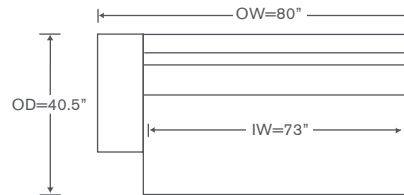

Available By the Inch

Custom Inquiries Invited

Derring Arm & Armless Schematics FS520

Left/Right Chair
FS520LC/RC

YARDAGE – 54" Wide, Plain: 14.5

Armless Chair
FS520AC

YARDAGE – 54" Wide, Plain: 13.25

Corner Chair
FS520CC

YARDAGE – 54" Wide, Plain: 16.75

Ottoman
FS520-O

YARDAGE – 54" Wide, Plain: 8

Left/Right Chaise
FS520LAH/RAH

YARDAGE – 54" Wide, Plain: 16.75

Left/Right Armless Chaise
FS520ACH

YARDAGE – 54" Wide, Plain: 15.75

Left/Right Corner Sofa
FS520LCS/RCS

YARDAGE – 54" Wide, Plain: 33.5

Left/Right Sofa
FS520LAS/RAS

YARDAGE – 54" Wide, Plain: 24