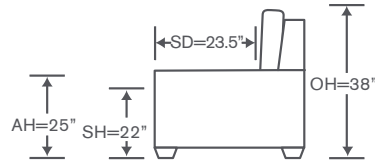

### S856-RAH PT

One Arm Chaise  
Platform Base Option  
OVERALL: 31W x 62D x 37H  
SEAT: 48D 21H  
ARM: 24H  
INSIDE: 27.5W

### FINISHES & BASES

-  Maple Finishes
-  Paint Finishes
-  Smart Base Options

YARDAGE: 22 (54" Wide, Plain)

Also Available: Sofas, Sleepers, Chair & Ottoman  
Custom Inquiries Invited

Dickenson Schematics S856

Left/Right Corner Sofa  
S856-LCS/RCS

YARDAGE – 54" Wide, Plain: 20.5

Left/Right Sofa  
S856-LAS/RAS

YARDAGE – 54" Wide, Plain: 15.5

Left/Right Loveseat  
S856-LAL/RAL

YARDAGE – 54" Wide, Plain: 11.5

Left/Right Chaise  
S856-LAH/RAH

YARDAGE – 54" Wide, Plain: 10.5

Height dimensions shown will vary based on leg selection. See page 222 for options.