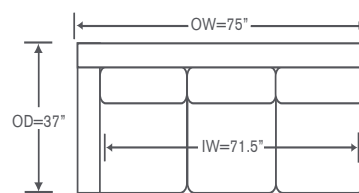

### S856-RAH PT

One Arm Chaise  
Platform Base Option  
OVERALL: 31W x 62D x 37H  
SEAT: 48D 21H  
ARM: 24H  
INSIDE: 27.5W

### FINISHES & BASES

-  Maple Finishes
-  Paint Finishes
-  Smart Base Options

YARDAGE: 22 (54" Wide, Plain)

Also Available: Sofas, Sleepers, Chair & Ottoman  
Custom Inquiries Invited

Dickenson Schematics S856

Left/Right Corner Sofa  
S856-LCS/RCS

YARDAGE – 54" Wide, Plain: 20.5

Left/Right Sofa  
S856-LAS/RAS

YARDAGE – 54" Wide, Plain: 15.5

Left/Right Loveseat  
S856-LAL/RAL

YARDAGE – 54" Wide, Plain: 11.5

Left/Right Chaise  
S856-LAH/RAH

YARDAGE – 54" Wide, Plain: 10.5

Height dimensions shown will vary based on leg selection. See page 222 for options.