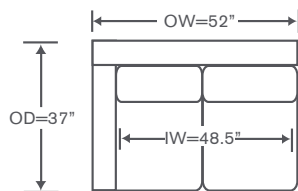

### S856-RAH PT

One Arm Chaise  
Platform Base Option  
OVERALL: 31W x 62D x 37H  
SEAT: 48D 21H  
ARM: 24H  
INSIDE: 27.5W

### FINISHES & BASES

-  Maple Finishes
-  Paint Finishes
-  Smart Base Options

YARDAGE: 22 (54" Wide, Plain)

Also Available: Sofas, Sleepers, Chair & Ottoman  
Custom Inquiries Invited

Dickenson Schematics S856

Left/Right Corner Sofa  
S856-LCS/RCS

YARDAGE – 54" Wide, Plain: 20.5

Left/Right Sofa  
S856-LAS/RAS

YARDAGE – 54" Wide, Plain: 15.5

Left/Right Loveseat  
S856-LAL/RAL

YARDAGE – 54" Wide, Plain: 11.5

Left/Right Chaise  
S856-LAH/RAH

YARDAGE – 54" Wide, Plain: 10.5

Height dimensions shown will vary based on leg selection. See page 222 for options.