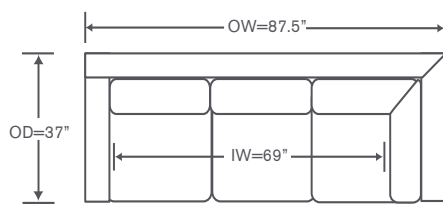

### S856-RAH PT

One Arm Chaise  
Platform Base Option  
OVERALL: 31W x 62D x 37H  
SEAT: 48D 21H  
ARM: 24H  
INSIDE: 27.5W

### FINISHES & BASES

-  Maple Finishes
-  Paint Finishes
-  Smart Base Options

YARDAGE: 22 (54" Wide, Plain)

Also Available: Sofas, Sleepers, Chair & Ottoman  
Custom Inquiries Invited

Dickenson Schematics S856

Left/Right Corner Sofa  
S856-LCS/RCS

YARDAGE – 54" Wide, Plain: 20.5

Left/Right Sofa  
S856-LAS/RAS

YARDAGE – 54" Wide, Plain: 15.5

Left/Right Loveseat  
S856-LAL/RAL

YARDAGE – 54" Wide, Plain: 11.5

Left/Right Chaise  
S856-LAH/RAH

YARDAGE – 54" Wide, Plain: 10.5

Height dimensions shown will vary based on leg selection. See page 222 for options.