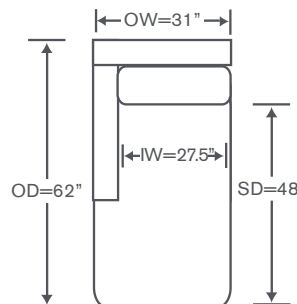

Left/Right Corner Sofa  
S856-LCS/RCS

YARDAGE – 54" Wide, Plain: 20.5

Left/Right Sofa  
S856-LAS/RAS

YARDAGE – 54" Wide, Plain: 15.5

Left/Right Loveseat  
S856-LAL/RAL

YARDAGE – 54" Wide, Plain: 11.5

Left/Right Chaise  
S856-LAH/RAH

YARDAGE – 54" Wide, Plain: 10.5

Height dimensions shown will vary based on leg selection. See page 222 for options.