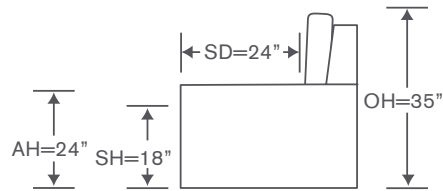

22" x 22" Pillows (2)

Recessed Legs - Ebony Finish Only

Also Available: Sofa

Custom Inquiries Invited

Dream Schematics FS530

Left/Right Corner Sofa
FS530LCS/RCS

YARDAGE – 54" Wide, Plain: 39.5

Left/Right Loveseat
FS530LAL/RAL

YARDAGE – 54" Wide, Plain: 22.75

Corner Chair
FS530CC

YARDAGE – 54" Wide, Plain: 16.5

Bumper Ottoman
FS530-B

YARDAGE – 54" Wide, Plain: 7.5