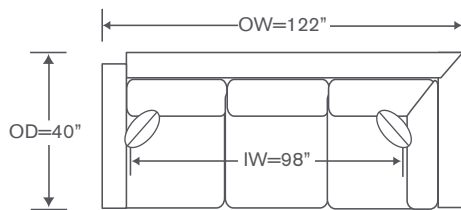

Dream Sectional

FS530LCS

One Arm Corner Sofa

OVERALL: 122W x 40D x 35H

SEAT: 24D 18H

ARM: 24H

INSIDE: 98W

FS530RAL

One Arm Loveseat

OVERALL: 58W x 40D x 35H

SEAT: 24D 18H

ARM: 24H

INSIDE: 50W

YARDAGE: 62.25 (54" Wide, Plain)

FEATURES: Double Layer Seat Cushions

Standard Comfort Down

22" x 22" Pillows (2)

Recessed Legs - Ebony Finish Only

Also Available: Sofa

Custom Inquiries Invited

Dream Schematics FS530

Left/Right Corner Sofa
FS530LCS/RCS

YARDAGE – 54" Wide, Plain: 39.5

Left/Right Loveseat
FS530LAL/RAL

YARDAGE – 54" Wide, Plain: 22.75

Corner Chair
FS530CC

YARDAGE – 54" Wide, Plain: 16.5

Bumper Ottoman
FS530-B

YARDAGE – 54" Wide, Plain: 7.5