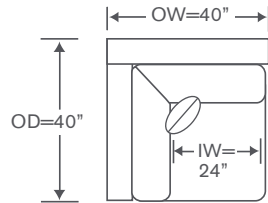

One Arm Loveseat

OVERALL: 58W x 40D x 35H

SEAT: 24D 18H

ARM: 24H

INSIDE: 50W

YARDAGE: 62.25 (54" Wide, Plain)

FEATURES: Double Layer Seat Cushions

Standard Comfort Down

22" x 22" Pillows (2)

Recessed Legs - Ebony Finish Only

Also Available: Sofa

Custom Inquiries Invited

Dream Schematics FS530

Left/Right Corner Sofa
FS530LCS/RCS

YARDAGE – 54" Wide, Plain: 39.5

Left/Right Loveseat
FS530LAL/RAL

YARDAGE – 54" Wide, Plain: 22.75

Corner Chair
FS530CC

YARDAGE – 54" Wide, Plain: 16.5

Bumper Ottoman
FS530-B

YARDAGE – 54" Wide, Plain: 7.5