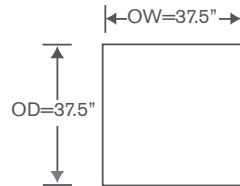

Dream Sectional

FS530LCS

One Arm Corner Sofa

OVERALL: 122W x 40D x 35H

SEAT: 24D 18H

ARM: 24H

INSIDE: 98W

FS530RAL

One Arm Loveseat

OVERALL: 58W x 40D x 35H

SEAT: 24D 18H

ARM: 24H

INSIDE: 50W

YARDAGE: 62.25 (54" Wide, Plain)

FEATURES: Double Layer Seat Cushions

Standard Comfort Down

22" x 22" Pillows (2)

Recessed Legs - Ebony Finish Only

Also Available: Sofa

Custom Inquiries Invited

Dream Schematics FS530

Left/Right Corner Sofa
FS530LCS/RCS

YARDAGE – 54" Wide, Plain: 39.5

Left/Right Loveseat
FS530LAL/RAL

YARDAGE – 54" Wide, Plain: 22.75

Corner Chair
FS530CC

YARDAGE – 54" Wide, Plain: 16.5

Bumper Ottoman
FS530-B

YARDAGE – 54" Wide, Plain: 7.5