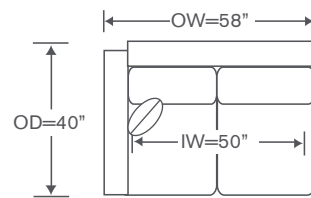

Dream Sectional

FS530LCS

One Arm Corner Sofa

OVERALL: 122W x 40D x 35H

SEAT: 24D 18H

ARM: 24H

INSIDE: 98W

FS530RAL

One Arm Loveseat

OVERALL: 58W x 40D x 35H

SEAT: 24D 18H

ARM: 24H

INSIDE: 50W

YARDAGE: 62.25 (54" Wide, Plain)

FEATURES: Double Layer Seat Cushions

Standard Comfort Down

22" x 22" Pillows (2)

Recessed Legs - Ebony Finish Only

Also Available: Sofa

Custom Inquiries Invited

Dream Schematics FS530

Left/Right Corner Sofa
FS530LCS/RCS

YARDAGE – 54" Wide, Plain: 39.5

Left/Right Loveseat
FS530LAL/RAL

YARDAGE – 54" Wide, Plain: 22.75

Corner Chair
FS530CC

YARDAGE – 54" Wide, Plain: 16.5

Bumper Ottoman
FS530-B

YARDAGE – 54" Wide, Plain: 7.5