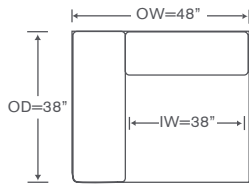

East Side Sectional

DS243LC & RC

One Arm Chairs

OVERALL: 48W x 38D x 30H

SEAT: 23D 20H

ARM: 25H

INSIDE: 38W

DS243CC

Corner Chair

OVERALL: 38W x 38D x 30H

SEAT: 23D 20H

DS243AC

Armless Chairs

OVERALL: 38W x 38D x 30H

SEAT: 23D 20H

FINISHES & LEGS

YARDAGE: 41 (54" Wide, Plain)

FEATURE: Chrome Feet

OPTION: Wood Feet

Also Available: Sofa

Available By the Inch

Custom Inquiries Invited

East Side Schematics DS243

Left/Right Chair
DS243LC/RC

YARDAGE – 54" Wide, Plain: 9

Corner Chair
DS243CC

YARDAGE – 54" Wide, Plain: 9

Armless Chair
DS243AC

YARDAGE – 54" Wide, Plain: 7

Left/Right Chaise
DS243LAH/RAH

YARDAGE – 54" Wide, Plain: 12.5

Armless Chaise
DS243ACH