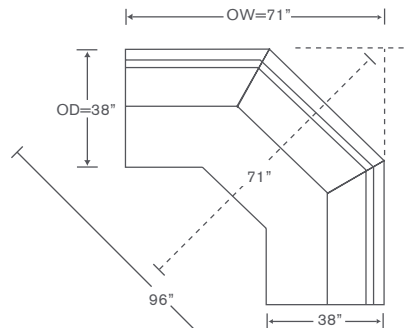

East Side Sectional

DS243LC & RC

One Arm Chairs

OVERALL: 48W x 38D x 30H

SEAT: 23D 20H

ARM: 25H

INSIDE: 38W

DS243CC

Corner Chair

OVERALL: 38W x 38D x 30H

SEAT: 23D 20H

DS243AC

Armless Chairs

OVERALL: 38W x 38D x 30H

SEAT: 23D 20H

FINISHES & LEGS

YARDAGE: 41 (54" Wide, Plain)

FEATURE: Chrome Feet

OPTION: Wood Feet

Also Available: Sofa

Available By the Inch

Custom Inquiries Invited

East Side Schematics DS243

Left/Right Chair
DS243LC/RC

YARDAGE – 54" Wide, Plain: 10.5

Left/Right Sofa
DS243LAS/RAS

YARDAGE – 54" Wide, Plain: 16

Bumper
DS243-B

YARDAGE – 54" Wide, Plain: 4

Wedge
DS243WDG

YARDAGE – 54" Wide, Plain: 19