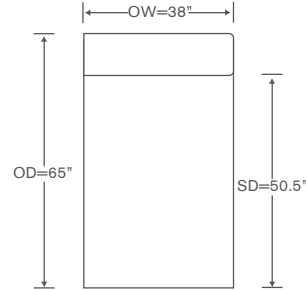

Corner Chair

OVERALL: 38W x 38D x 30H

SEAT: 23D 20H

DS243AC

Armless Chairs

OVERALL: 38W x 38D x 30H

SEAT: 23D 20H

FINISHES & LEGS

YARDAGE: 41 (54" Wide, Plain)

FEATURE: Chrome Feet

OPTION: Wood Feet

Also Available: Sofa

Available By the Inch

Custom Inquiries Invited

East Side Schematics DS243

Left/Right Chair
DS243LC/RC

YARDAGE – 54" Wide, Plain: 9

Corner Chair
DS243CC

YARDAGE – 54" Wide, Plain: 9

Armless Chair
DS243AC

YARDAGE – 54" Wide, Plain: 7

Left/Right Chaise
DS243LAH/RAH

YARDAGE – 54" Wide, Plain: 12.5

Armless Chaise
DS243ACH

YARDAGE – 54" Wide, Plain: 10.5

Left/Right Sofa
DS243LAS/RAS

YARDAGE – 54" Wide, Plain: 16

Bumper
DS243-B

YARDAGE – 54" Wide, Plain: 4

Wedge
DS243WDG

YARDAGE – 54" Wide, Plain: 19