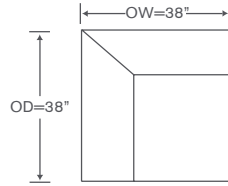

East Side Sectional

DS243LC & RC

One Arm Chairs

OVERALL: 48W x 38D x 30H

SEAT: 23D 20H

ARM: 25H

INSIDE: 38W

DS243CC

Corner Chair

OVERALL: 38W x 38D x 30H

SEAT: 23D 20H

DS243AC

Armless Chairs

OVERALL: 38W x 38D x 30H

SEAT: 23D 20H

FINISHES & LEGS

YARDAGE: 41 (54" Wide, Plain)

FEATURE: Chrome Feet

OPTION: Wood Feet

Also Available: Sofa

Available By the Inch

Custom Inquiries Invited

East Side Schematics DS243

Left/Right Chair
DS243LC/RC

YARDAGE – 54" Wide, Plain: 9

Corner Chair
DS243CC

YARDAGE – 54" Wide, Plain: 9

Armless Chair
DS243AC

YARDAGE – 54" Wide, Plain: 7

Left/Right Chaise
DS243LAH/RAH

YARDAGE – 54" Wide, Plain: 12.5

Armless Chaise
DS243ACH