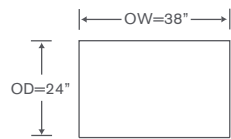

Bumper
DS243-B

YARDAGE – 54" Wide, Plain: 4