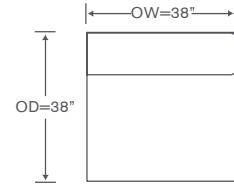

East Side Sectional

DS243LC & RC

One Arm Chairs

OVERALL: 48W x 38D x 30H

SEAT: 23D 20H

ARM: 25H

INSIDE: 38W

DS243CC

Corner Chair

OVERALL: 38W x 38D x 30H

SEAT: 23D 20H

DS243AC

Armless Chairs

OVERALL: 38W x 38D x 30H

SEAT: 23D 20H

FINISHES & LEGS

YARDAGE: 41 (54" Wide, Plain)

FEATURE: Chrome Feet

OPTION: Wood Feet

Also Available: Sofa

Available By the Inch

Custom Inquiries Invited

East Side Schematics DS243

Left/Right Chair
DS243LC/RC

YARDAGE – 54" Wide, Plain: 9

Corner Chair
DS243CC

YARDAGE – 54" Wide, Plain: 9

Armless Chair
DS243AC

YARDAGE – 54" Wide, Plain: 7

Left/Right Chaise
DS243LAH/RAH

YARDAGE – 54" Wide, Plain: 12.5

Armless Chaise
DS243ACH