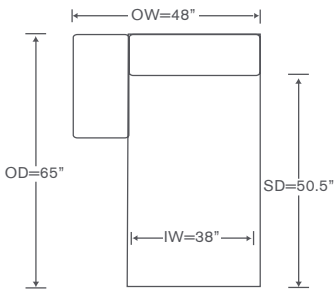

Corner Chair

OVERALL: 38W x 38D x 30H

SEAT: 23D 20H

DS243AC

Armless Chairs

OVERALL: 38W x 38D x 30H

SEAT: 23D 20H

FINISHES & LEGS

YARDAGE: 41 (54" Wide, Plain)

FEATURE: Chrome Feet

OPTION: Wood Feet

Also Available: Sofa

Available By the Inch

Custom Inquiries Invited

East Side Schematics DS243

Left/Right Chair
DS243LC/RC

YARDAGE – 54" Wide, Plain: 9

Corner Chair
DS243CC

YARDAGE – 54" Wide, Plain: 9

Armless Chair
DS243AC

YARDAGE – 54" Wide, Plain: 7

Left/Right Chaise
DS243LAH/RAH

YARDAGE – 54" Wide, Plain: 12.5

Armless Chaise
DS243ACH

YARDAGE – 54" Wide, Plain: 10.5

Left/Right Sofa
DS243LAS/RAS

YARDAGE – 54" Wide, Plain: 16

Bumper
DS243-B

YARDAGE – 54" Wide, Plain: 4

Wedge
DS243WDG

YARDAGE – 54" Wide, Plain: 19