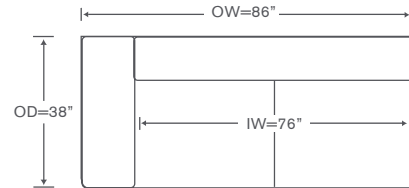

Corner Chair

OVERALL: 38W x 38D x 30H

SEAT: 23D 20H

DS243AC

Armless Chairs

OVERALL: 38W x 38D x 30H

SEAT: 23D 20H

FINISHES & LEGS

YARDAGE: 41 (54" Wide, Plain)

FEATURE: Chrome Feet

OPTION: Wood Feet

Also Available: Sofa

Available By the Inch

Custom Inquiries Invited

East Side Schematics DS243

Left/Right Chair
DS243LC/RC

YARDAGE – 54" Wide, Plain: 9

Corner Chair
DS243CC

YARDAGE – 54" Wide, Plain: 9

Armless Chair
DS243AC

YARDAGE – 54" Wide, Plain: 7

Left/Right Chaise
DS243LAH/RAH

YARDAGE – 54" Wide, Plain: 12.5

Armless Chaise
DS243ACH

YARDAGE – 54" Wide, Plain: 10.5

Left/Right Sofa
DS243LAS/RAS

YARDAGE – 54" Wide, Plain: 16

Bumper
DS243-B

YARDAGE – 54" Wide, Plain: 4

Wedge
DS243WDG

YARDAGE – 54" Wide, Plain: 19