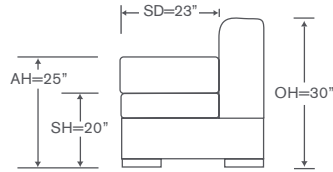

East Side Sectional

DS243LC & RC

One Arm Chairs

OVERALL: 48W x 38D x 30H

SEAT: 23D 20H

ARM: 25H

INSIDE: 38W

DS243CC

Corner Chair

OVERALL: 38W x 38D x 30H

SEAT: 23D 20H

DS243AC

Armless Chairs

OVERALL: 38W x 38D x 30H

SEAT: 23D 20H

FINISHES & LEGS

YARDAGE: 41 (54" Wide, Plain)

FEATURE: Chrome Feet

OPTION: Wood Feet

Also Available: Sofa

Available By the Inch

Custom Inquiries Invited

East Side Schematics DS243

Left/Right Chair
DS243LC/RC

YARDAGE – 54" Wide, Plain: 9

Corner Chair
DS243CC

YARDAGE – 54" Wide, Plain: 9

Armless Chair
DS243AC

YARDAGE – 54" Wide, Plain: 7

Left/Right Chaise
DS243LAH/RAH

YARDAGE – 54" Wide, Plain: 12.5

Armless Chaise
DS243ACH