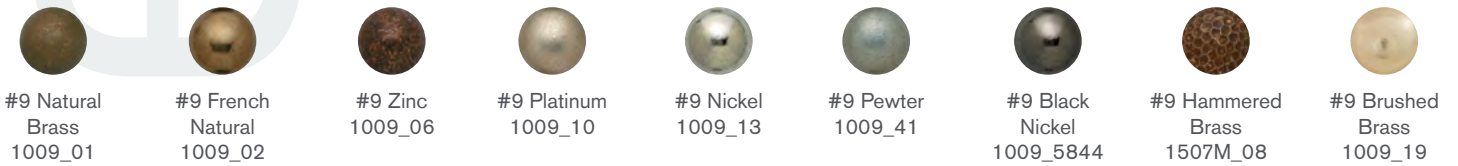

FABRICS KRAVET FABRICS ONLY

MAPLE STAINS

PAINTS

NAILHEADS

#9 is 3/8" - Available on Select Styles

“LB” VALUE LEATHER COLORS

Available on Select Chairs

For more details, visit [kravet.com/furniture](http://kravet.com/furniture). Photography is, at best, representative of color.