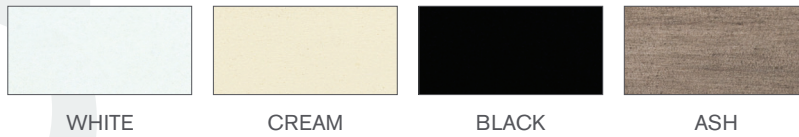

FABRICS KRAVET AND LEE JOFA FABRICS ONLY

EDGE MAPLE STAINS

EDGE PAINTS

“LB” VALUE LEATHER COLORS

Check style for availability.
Photography is, at best, representative of color.