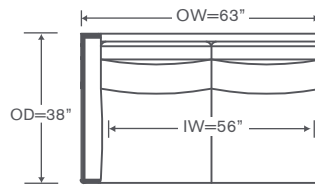

### FINISHES

 Maple Finishes

 Paint Finishes

YARDAGE: 43.75 (54" Wide, Plain)

Also Available: Sofa & Chair

Custom Inquiries Invited

Eldorado Schematics FS562

Left/Right Chaise  
FS562LAH/RAH

YARDAGE - 54" Wide, Plain: 19

Left/Right Corner Sofa  
FS562LCS/RCS

YARDAGE - 54" Wide, Plain: 30

Left/Right Sofa  
FS562LAS/RAS

YARDAGE - 54" Wide, Plain: 24.75

Left/Right Loveseat  
FS562LAL/RAL

YARDAGE - 54" Wide, Plain: 20.25