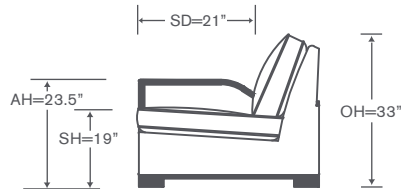

### FS562RAH

One Arm Chaise

OVERALL: 33.5W x 74D x 33H

SEAT: 56D 19H

ARM: 23.5H

INSIDE: 28W

### FINISHES

 Maple Finishes

 Paint Finishes

YARDAGE: 43.75 (54" Wide, Plain)

Also Available: Sofa & Chair

Custom Inquiries Invited

Eldorado Schematics FS562

Left/Right Chaise  
FS562LAH/RAH

YARDAGE - 54" Wide, Plain: 19

Left/Right Corner Sofa  
FS562LCS/RCS

YARDAGE - 54" Wide, Plain: 30

Left/Right Sofa  
FS562LAS/RAS

YARDAGE - 54" Wide, Plain: 24.75

Left/Right Loveseat  
FS562LAL/RAL

YARDAGE - 54" Wide, Plain: 20.25