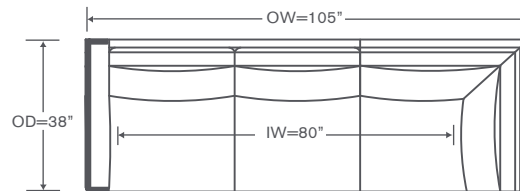

### FS562RAH

One Arm Chaise

OVERALL: 33.5W x 74D x 33H

SEAT: 56D 19H

ARM: 23.5H

INSIDE: 28W

### FINISHES

 Maple Finishes

 Paint Finishes

YARDAGE: 43.75 (54" Wide, Plain)

Also Available: Sofa & Chair

Custom Inquiries Invited

Eldorado Schematics FS562

Left/Right Chaise  
FS562LAH/RAH

YARDAGE - 54" Wide, Plain: 19

Left/Right Corner Sofa  
FS562LCS/RCS

YARDAGE - 54" Wide, Plain: 30

Left/Right Sofa  
FS562LAS/RAS

YARDAGE - 54" Wide, Plain: 24.75

Left/Right Loveseat  
FS562LAL/RAL

YARDAGE - 54" Wide, Plain: 20.25