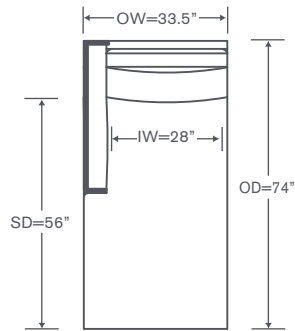

### FS562LAS

One Arm Sofa

OVERALL: 91W x 38D x 33H

SEAT: 21D 19H

ARM: 23.5H

INSIDE: 84W

### FS562RAH

One Arm Chaise

OVERALL: 33.5W x 74D x 33H

SEAT: 56D 19H

ARM: 23.5H

INSIDE: 28W

### FINISHES

 Maple Finishes

 Paint Finishes

YARDAGE: 43.75 (54" Wide, Plain)

Also Available: Sofa & Chair

Custom Inquiries Invited

Eldorado Schematics FS562

Left/Right Chaise  
FS562LAH/RAH

YARDAGE - 54" Wide, Plain: 19

Left/Right Corner Sofa  
FS562LCS/RCS

YARDAGE - 54" Wide, Plain: 30

Left/Right Sofa  
FS562LAS/RAS

YARDAGE - 54" Wide, Plain: 24.75

Left/Right Loveseat  
FS562LAL/RAL

YARDAGE - 54" Wide, Plain: 20.25