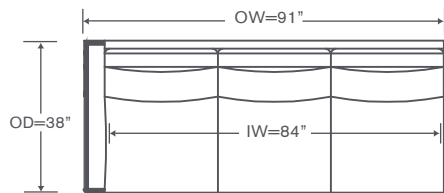

### FINISHES

 Maple Finishes

 Paint Finishes

YARDAGE: 43.75 (54" Wide, Plain)

Also Available: Sofa & Chair

Custom Inquiries Invited

Eldorado Schematics FS562

Left/Right Chaise  
FS562LAH/RAH

YARDAGE - 54" Wide, Plain: 19

Left/Right Corner Sofa  
FS562LCS/RCS

YARDAGE - 54" Wide, Plain: 30

Left/Right Sofa  
FS562LAS/RAS

YARDAGE - 54" Wide, Plain: 24.75

Left/Right Loveseat  
FS562LAL/RAL

YARDAGE - 54" Wide, Plain: 20.25