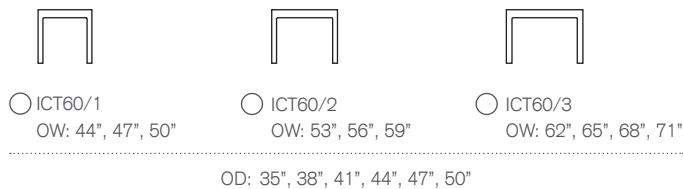

Ellipse Dining Tables

ICT60/3 (shown below)
OVERALL: 71W x 44D x 30H
INSIDE: 64W

ARM CHAIR CLEARANCE: 25H

OPTIONS: Brass or Nickel Ferrules
Gold or Silver Striping (Additional)
Contrast Finish (Additional)

Also Available: Side Table (ICT601)
Cocktail Table (ICT602)
Console Table (ICT603)
Custom Inquiries Invited

FINISHES & OPTIONS

- ICT Finishes
- Brass Ferrules
- Nickel Ferrules

Top Detail