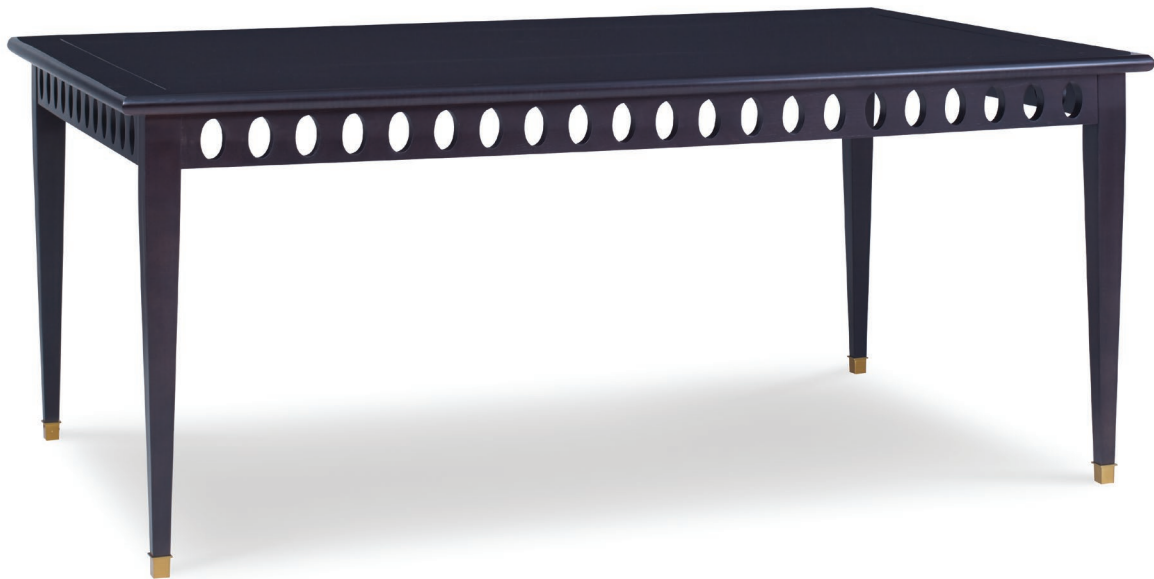

Ellipse Dining Tables

ICT60/3 (shown below)
 OVERALL: 71W x 44D x 30H
 INSIDE: 64W

ARM CHAIR CLEARANCE: 25H

OPTIONS: Brass or Nickel Ferrules
 Gold or Silver Striping (Additional)
 Contrast Finish (Additional)

Also Available: Side Table (ICT601)
 Cocktail Table (ICT602)
 Console Table (ICT603)
 Custom Inquiries Invited

FINISHES & OPTIONS

-  ICT Finishes
-  Brass Ferrules
-  Nickel Ferrules

Top Detail