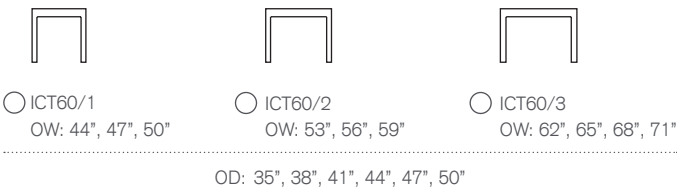

Ellipse Game Table

ICT60/1 (shown below)
OVERALL: 44W x 44D x 30H
INSIDE: 37W

ARM CHAIR CLEARANCE: 25H

OPTIONS: Brass or Nickel Ferrules
Gold or Silver Striping (Additional)
Contrast Finish (Additional)

FINISHES & OPTIONS

- ICT Finishes
- Brass Ferrules
- Nickel Ferrules

Also Available: Side Table (ICT601)
Cocktail Table (ICT602)
Console Table (ICT603)
Dining Table (ICT60)

Custom Inquiries Invited

Top Detail