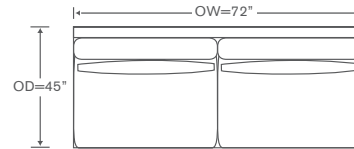

YARDAGE: 41.5 (54" Wide, Plain)

FEATURE: 21" x 21" Pillows (2)

Also Available: Sofa

Pillows Not Available in Leather

Ellis Schematics WS120

Left/Right Sofa
WS120LAS/RAS

Yardage - 54" Wide, Plain: 23.5

Armless Sofa
WS120AS

Yardage - 54" Wide, Plain: 22

Corner Chair
WS120CC

Yardage - 54" Wide, Plain: 17

Left/Right Chaise
WS120LAH/RAH

Yardage - 54" Wide, Plain: 18