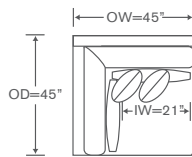

YARDAGE: 41.5 (54" Wide, Plain)

FEATURE: 21" x 21" Pillows (2)

Also Available: Sofa

Pillows Not Available in Leather

Ellis Schematics WS120

Left/Right Sofa
WS120LAS/RAS

Yardage - 54" Wide, Plain: 23.5

Armless Sofa
WS120AS

Yardage - 54" Wide, Plain: 22

Corner Chair
WS120CC

Yardage - 54" Wide, Plain: 17

Left/Right Chaise
WS120LAH/RAH

Yardage - 54" Wide, Plain: 18