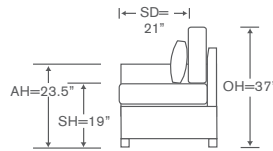

YARDAGE: 41.5 (54" Wide, Plain)

FEATURE: 21" x 21" Pillows (2)

Also Available: Sofa

Pillows Not Available in Leather

Ellis Schematics WS120

Left/Right Sofa
WS120LAS/RAS

Yardage - 54" Wide, Plain: 23.5

Armless Sofa
WS120AS

Yardage - 54" Wide, Plain: 22

Corner Chair
WS120CC

Yardage - 54" Wide, Plain: 17

Left/Right Chaise
WS120LAH/RAH

Yardage - 54" Wide, Plain: 18