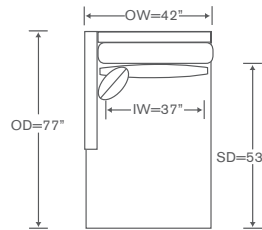

YARDAGE: 41.5 (54" Wide, Plain)

FEATURE: 21" x 21" Pillows (2)

Also Available: Sofa

Pillows Not Available in Leather

Ellis Schematics WS120

Left/Right Sofa
WS120LAS/RAS

Yardage - 54" Wide, Plain: 23.5

Armless Sofa
WS120AS

Yardage - 54" Wide, Plain: 22

Corner Chair
WS120CC

Yardage - 54" Wide, Plain: 17

Left/Right Chaise
WS120LAH/RAH

Yardage - 54" Wide, Plain: 18