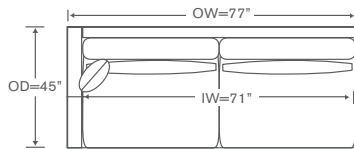

YARDAGE: 41.5 (54" Wide, Plain)

FEATURE: 21" x 21" Pillows (2)

Also Available: Sofa

Pillows Not Available in Leather

Ellis Schematics WS120

Left/Right Sofa
WS120LAS/RAS

Yardage - 54" Wide, Plain: 23.5

Armless Sofa
WS120AS

Yardage - 54" Wide, Plain: 22

Corner Chair
WS120CC

Yardage - 54" Wide, Plain: 17

Left/Right Chaise
WS120LAH/RAH

Yardage - 54" Wide, Plain: 18