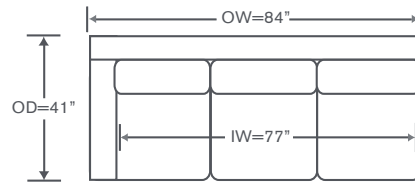

Please see terms and conditions at kravet.com/quick-ship-terms

Elon Schematics S844

Left/Right Corner Sofa
S844-LCS/RCS

Left/Right Sofa
S844-LAS/RAS

YARDAGE – 54" Wide, Plain: 25.5

YARDAGE – 54" Wide, Plain: 21.25

Left/Right Loveseat
S844-LAL/RAL

YARDAGE – 54" Wide, Plain: 16.5

Corner Chair
S844-CC

Left/Right Chaise
S844-LAH/RAH

YARDAGE – 54" Wide, Plain: 12.25

YARDAGE – 54" Wide, Plain: 13

Height dimensions shown will vary based on leg selection.