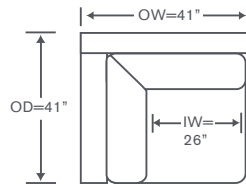

Please see terms and conditions at kravet.com/quick-ship-terms

Elon Schematics S844

Left/Right Corner Sofa
S844-LCS/RCS

Left/Right Sofa
S844-LAS/RAS

YARDAGE – 54" Wide, Plain: 25.5

YARDAGE – 54" Wide, Plain: 21.25

Left/Right Loveseat
S844-LAL/RAL

YARDAGE – 54" Wide, Plain: 16.5

Corner Chair
S844-CC

Left/Right Chaise
S844-LAH/RAH

YARDAGE – 54" Wide, Plain: 12.25

YARDAGE – 54" Wide, Plain: 13

Height dimensions shown will vary based on leg selection.