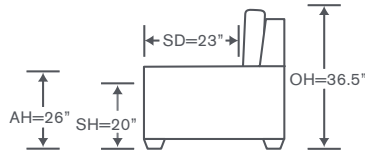

Elon Sectional

S844-LCS BC

One Arm Corner Sofa
Big Chow Base Option
OVERALL: 99W x 41D x 36.5H
SEAT: 23D 20H
ARM: 26H
INSIDE: 75W

S844-RAS BC

One Arm Sofa
Big Chow Base Option
OVERALL: 84W x 41D x 36.5H
SEAT: 23D 20H
ARM: 26H
INSIDE: 77W

FINISHES & BASES

YARDAGE: 46.75 (54" Wide, Plain)

Also Available: Sofas, Sleepers, Chair & Ottoman
Available By the Inch
Custom Inquiries Invited

kravetfurniture
QUICKSHIP option: V844LCS/RS
A SMART SOLUTION

Please see terms and conditions at kravet.com/quick-ship-terms

Elon Schematics S844

Left/Right Corner Sofa
S844-LCS/RCS

Left/Right Sofa
S844-LAS/RAS

YARDAGE – 54" Wide, Plain: 25.5

YARDAGE – 54" Wide, Plain: 21.25