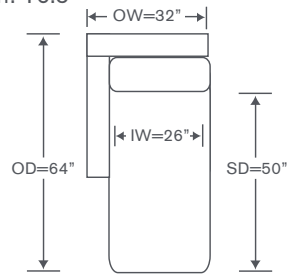

Please see terms and conditions at kravet.com/quick-ship-terms

Elon Schematics S844

Left/Right Corner Sofa
S844-LCS/RCS

Left/Right Sofa
S844-LAS/RAS

YARDAGE – 54" Wide, Plain: 25.5

YARDAGE – 54" Wide, Plain: 21.25

Left/Right Loveseat
S844-LAL/RAL

YARDAGE – 54" Wide, Plain: 16.5

Corner Chair
S844-CC

Left/Right Chaise
S844-LAH/RAH

YARDAGE – 54" Wide, Plain: 12.25

YARDAGE – 54" Wide, Plain: 13

Height dimensions shown will vary based on leg selection.