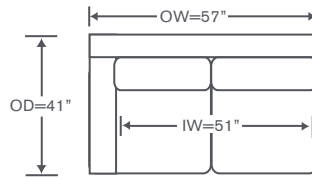

Please see terms and conditions at kravet.com/quick-ship-terms

Elon Schematics S844

Left/Right Corner Sofa
S844-LCS/RCS

Left/Right Sofa
S844-LAS/RAS

YARDAGE – 54" Wide, Plain: 25.5

YARDAGE – 54" Wide, Plain: 21.25

Left/Right Loveseat
S844-LAL/RAL

YARDAGE – 54" Wide, Plain: 16.5

Corner Chair
S844-CC

Left/Right Chaise
S844-LAH/RAH

YARDAGE – 54" Wide, Plain: 12.25

YARDAGE – 54" Wide, Plain: 13

Height dimensions shown will vary based on leg selection.