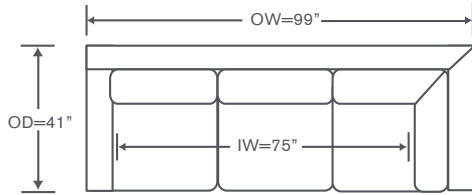

Elon Sectional

S844-LCS BC

One Arm Corner Sofa
Big Chow Base Option
OVERALL: 99W x 41D x 36.5H
SEAT: 23D 20H
ARM: 26H
INSIDE: 75W

S844-RAS BC

One Arm Sofa
Big Chow Base Option
OVERALL: 84W x 41D x 36.5H
SEAT: 23D 20H
ARM: 26H
INSIDE: 77W

FINISHES & BASES

YARDAGE: 46.75 (54" Wide, Plain)

Also Available: Sofas, Sleepers, Chair & Ottoman
Available By the Inch
Custom Inquiries Invited

kravetfurniture
QUICKSHIP option: V844LCS/RS
A SMART SOLUTION

Please see terms and conditions at kravet.com/quick-ship-terms

Elon Schematics S844

Left/Right Corner Sofa
S844-LCS/RCS

Left/Right Sofa
S844-LAS/RAS

YARDAGE – 54" Wide, Plain: 25.5

YARDAGE – 54" Wide, Plain: 21.25

Left/Right Loveseat
S844-LAL/RAL

YARDAGE – 54" Wide, Plain: 16.5

Corner Chair
S844-CC

Left/Right Chaise
S844-LAH/RAH

YARDAGE – 54" Wide, Plain: 12.25

YARDAGE – 54" Wide, Plain: 13

Height dimensions shown will vary based on leg selection.