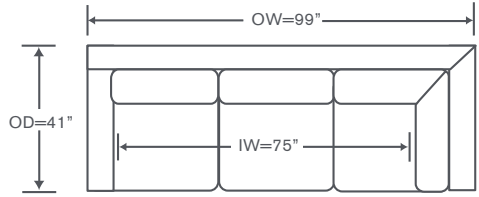

Elon Sectional

S844-LS BC

One Arm Corner Sofa
Big Chow Base Option
OVERALL: 99W x 41D x 36.5H
SEAT: 23D 20H
ARM: 26H
INSIDE: 75W

S844-RAH BC

One Arm Chaise
Big Chow Base Option
OVERALL: 32W x 64D x 36.5H
SEAT: 50D 20H
ARM: 26H
INSIDE: 26W

Elon Schematics S844

Left/Right Corner Sofa
S844-LCS/RCS

Left/Right Sofa
S844-LAS/RAS

Left/Right Loveseat
S844-LAL/RAL

Armless Loveseat
S844-ALS

Armless Chair
S844-AC

Corner Chair
S844-CC

Left/Right Chaise
S844-LAH/RAH