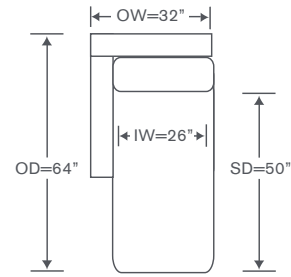

Elon Schematics S844

Left/Right Corner Sofa
S844-LCS/RCS

Left/Right Sofa
S844-LAS/RAS

Left/Right Loveseat
S844-LAL/RAL

Armless Loveseat
S844-ALS

Armless Chair
S844-AC

Corner Chair
S844-CC

Left/Right Chaise
S844-LAH/RAH

Height dimensions shown will vary based on leg selection.

Available Configurations

Left & Right Loveseat,
Corner Chair
V844LLCCRL

Left Sofa,
Right Chaise
V844LS/RAH

Left Chaise,
Right Sofa
V844LAH/RS

Left Corner Sofa,
Right Sofa
V844LCS/RS