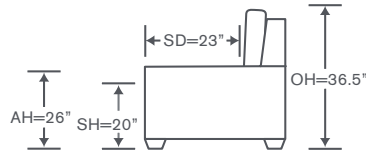

Elon Schematics S844

Left/Right Corner Sofa
S844-LCS/RCS