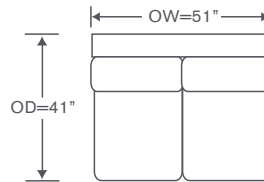

Elon Schematics S844

Left/Right Corner Sofa
S844-LCS/RCS

Left/Right Sofa
S844-LAS/RAS

Left/Right Loveseat
S844-LAL/RAL

Armless Loveseat
S844-ALS

Armless Chair
S844-AC

Corner Chair
S844-CC

Left/Right Chaise
S844-LAH/RAH

Height dimensions shown will vary based on leg selection.

Available Configurations

Left & Right Loveseat,
Corner Chair
V844LLCCRL

Left Sofa,
Right Chaise
V844LS/RAH

Left Chaise,
Right Sofa
V844LAH/RS

Left Corner Sofa,
Right Sofa
V844LCS/RS