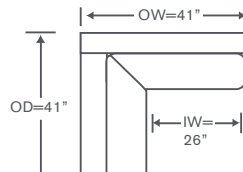

Elon Schematics S844

Left/Right Corner Sofa
S844-LCS/RCS

Left/Right Sofa
S844-LAS/RAS

Left/Right Loveseat
S844-LAL/RAL

Armless Loveseat
S844-ALS

Armless Chair
S844-AC

Corner Chair
S844-CC

Left/Right Chaise
S844-LAH/RAH

Height dimensions shown will vary based on leg selection.

Available Configurations

Left & Right Loveseat,
Corner Chair
V844LLCCRL

Left Sofa,
Right Chaise
V844LS/RAH

Left Chaise,
Right Sofa
V844LAH/RS

Left Corner Sofa,
Right Sofa
V844LCS/RS