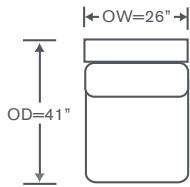

Elon Schematics S844

Left/Right Corner Sofa
S844-LCS/RCS

Left/Right Sofa
S844-LAS/RAS

Left/Right Loveseat
S844-LAL/RAL

Armless Loveseat
S844-ALS

Armless Chair
S844-AC

Corner Chair
S844-CC

Left/Right Chaise
S844-LAH/RAH

Height dimensions shown will vary based on leg selection.

Available Configurations

Left & Right Loveseat,
Corner Chair
V844LLCCRL

Left Sofa,
Right Chaise
V844LS/RAH

Left Chaise,
Right Sofa
V844LAH/RS

Left Corner Sofa,
Right Sofa
V844LCS/RS