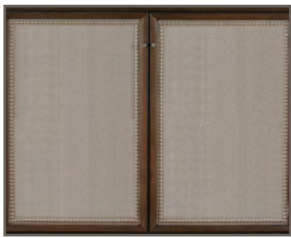

**Embellished Tall Chest**

**B5112**

OVERALL: 30.5W x 14D x 40H

YARDAGE: 4.5 (54" Wide, Plain)

FEATURES: Simple Outline Nail Pattern Standard

Exposed Maple Frame

Touch Latch Doors

Two Adjustable Inside Shelves

\*Standard

Boxes

Circles

Diamond

Greek Key

Loops

Octagon

X Pattern

EMBELLISHED CHEST NAIL DESIGNS

SIMPLE  
\*STANDARD

BOXES

CIRCLES

DIAMOND

GREEK KEY

LOOPS

OCTAGON