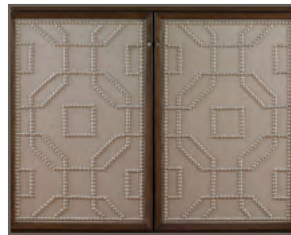

**Embellished Tall Chest**

**B5112**

OVERALL: 30.5W x 14D x 40H

YARDAGE: 4.5 (54" Wide, Plain)

FEATURES: Simple Outline Nail Pattern Standard

Exposed Maple Frame

Touch Latch Doors

Two Adjustable Inside Shelves

\*Standard

Boxes

Circles

Diamond

Greek Key

Loops

Octagon

X Pattern

EMBELLISHED CHEST NAIL DESIGNS

SIMPLE  
\*STANDARD

BOXES

CIRCLES

DIAMOND

GREEK KEY

LOOPS

OCTAGON

X PATTERN