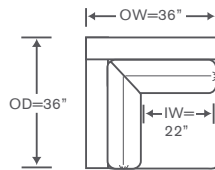

Emory Schematics S803

Left/Right Corner Sofa
S803-LCS/RCS • S803D-LCS/RCS

Left/Right Sofa
S803-LAS/RAS • S803D-LAS/RAS

Left/Right Loveseat
S803-LAL/RAL • S803D-LAL/RAL

Corner Chair
S803-CC • S803D-CC

Left/Right Chaise
S803-LAH/RAH • S803D-LAH/RAH

Height dimensions shown will vary based on leg selection.

Available Configurations

Left & Right Loveseat,
Corner Chair
Skirted - V803DLLCRL
Leg - V803LLCCRL

Left Sofa,
Right Chaise
Skirted - V803DLSRAH
Leg - V803LS/RAH