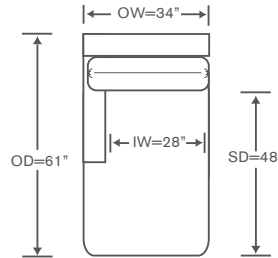

Emory Schematics S803

Left/Right Corner Sofa
S803-LCS/RCS • S803D-LCS/RCS

Left/Right Sofa
S803-LAS/RAS • S803D-LAS/RAS

Left/Right Loveseat
S803-LAL/RAL • S803D-LAL/RAL

Corner Chair
S803-CC • S803D-CC

Left/Right Chaise
S803-LAH/RAH • S803D-LAH/RAH

Height dimensions shown will vary based on leg selection.

Available Configurations

Left & Right Loveseat,
Corner Chair
Skirted - V803DLLCRL
Leg - V803LLCCRL

Left Sofa,
Right Chaise
Skirted - V803DLSRAH
Leg - V803LS/RAH