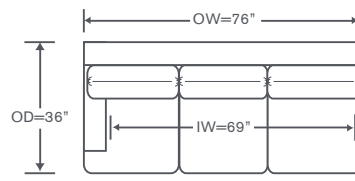

Emory Schematics S803

Left/Right Corner Sofa
S803-LCS/RCS • S803D-LCS/RCS

Left/Right Sofa
S803-LAS/RAS • S803D-LAS/RAS

Left/Right Loveseat
S803-LAL/RAL • S803D-LAL/RAL

Corner Chair
S803-CC • S803D-CC

Left/Right Chaise
S803-LAH/RAH • S803D-LAH/RAH

Height dimensions shown will vary based on leg selection.

Available Configurations

Left & Right Loveseat,
Corner Chair
Skirted - V803DLLCRL
Leg - V803LLCCRL

Left Sofa,
Right Chaise
Skirted - V803DLSRAH
Leg - V803LS/RAH