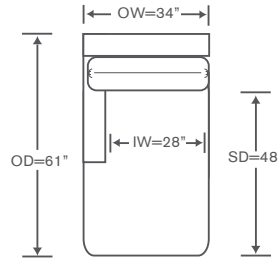

## Emory Schematics S803

Left/Right Corner Sofa  
S803-LCS/RCS • S803D-LCS/RCS

Left/Right Sofa  
S803-LAS/RAS • S803D-LAS/RAS

Left/Right Loveseat  
S803-LAL/RAL • S803D-LAL/RAL

Corner Chair  
S803-CC • S803D-CC

Left/Right Chaise  
S803-LAH/RAH • S803D-LAH/RAH

Height dimensions shown will vary based on leg selection.