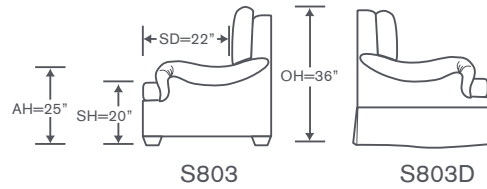

Emory Schematics S803

Left/Right Corner Sofa
S803-LCS/RCS • S803D-LCS/RCS