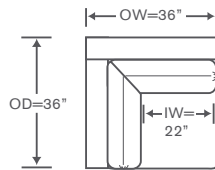

## Emory Schematics S803

Left/Right Corner Sofa  
S803-LCS/RCS • S803D-LCS/RCS

Left/Right Sofa  
S803-LAS/RAS • S803D-LAS/RAS

Left/Right Loveseat  
S803-LAL/RAL • S803D-LAL/RAL

Corner Chair  
S803-CC • S803D-CC

Left/Right Chaise  
S803-LAH/RAH • S803D-LAH/RAH

Height dimensions shown will vary based on leg selection.