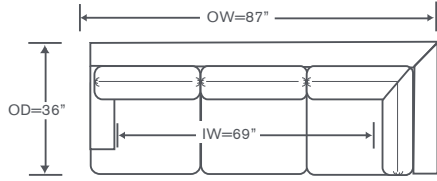

Emory Schematics S803

Left/Right Corner Sofa
S803-LCS/RCS • S803D-LCS/RCS