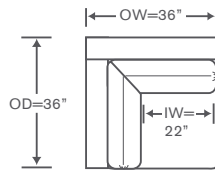

Emory Schematics S803

S803

S803D

Left/Right Corner Sofa
S803-LCS/RCS • S803D-LCS/RCS

Left/Right Sofa
S803-LAS/RAS • S803D-LAS/RAS

Left/Right Loveseat
S803-LAL/RAL • S803D-LAL/RAL

Corner Chair
S803-CC • S803D-CC

Left/Right Chaise
S803-LAH/RAH • S803D-LAH/RAH

Height dimensions shown will vary based on leg selection.

Available Configurations

Left & Right Loveseat,
Corner Chair
Skirted - V803DLLCRL
Leg - V803LLCCRL