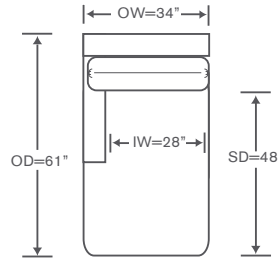

Emory Schematics S803

S803

S803D

Left/Right Corner Sofa
S803-LCS/RCS • S803D-LCS/RCS

Left/Right Sofa
S803-LAS/RAS • S803D-LAS/RAS

Left/Right Loveseat
S803-LAL/RAL • S803D-LAL/RAL

Corner Chair
S803-CC • S803D-CC

Left/Right Chaise
S803-LAH/RAH • S803D-LAH/RAH

Height dimensions shown will vary based on leg selection.

Available Configurations

Left & Right Loveseat,
Corner Chair
Skirted - V803DLLCRL
Leg - V803LLCCRL