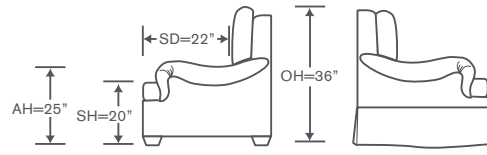

Emory Schematics S803

S803

S803D