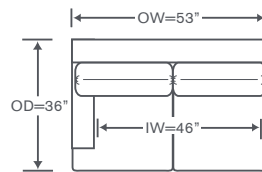

Emory Schematics S803

S803

S803D

Left/Right Corner Sofa
S803-LCS/RCS • S803D-LCS/RCS

Left/Right Sofa
S803-LAS/RAS • S803D-LAS/RAS

Left/Right Loveseat
S803-LAL/RAL • S803D-LAL/RAL

Corner Chair
S803-CC • S803D-CC

Left/Right Chaise
S803-LAH/RAH • S803D-LAH/RAH

Height dimensions shown will vary based on leg selection.

Available Configurations

Left & Right Loveseat,
Corner Chair
Skirted - V803DLLCRL
Leg - V803LLCCRL