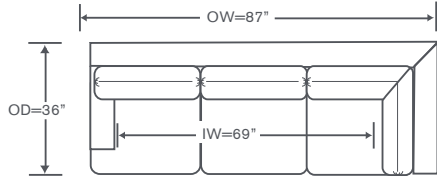

Emory Schematics S803

S803

S803D

Left/Right Corner Sofa
S803-LCS/RCS • S803D-LCS/RCS

Left/Right Sofa
S803-LAS/RAS • S803D-LAS/RAS

Left/Right Loveseat
S803-LAL/RAL • S803D-LAL/RAL

Corner Chair
S803-CC • S803D-CC

Left/Right Chaise
S803-LAH/RAH • S803D-LAH/RAH

Height dimensions shown will vary based on leg selection.

Available Configurations

Left & Right Loveseat,
Corner Chair
Skirted - V803DLLCRL
Leg - V803LLCCRL