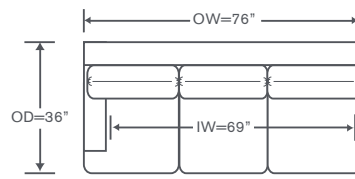

Emory Schematics S803

S803

S803D

Left/Right Corner Sofa
S803-LCS/RCS • S803D-LCS/RCS

Left/Right Sofa
S803-LAS/RAS • S803D-LAS/RAS

Left/Right Loveseat
S803-LAL/RAL • S803D-LAL/RAL

Corner Chair
S803-CC • S803D-CC

Left/Right Chaise
S803-LAH/RAH • S803D-LAH/RAH

Height dimensions shown will vary based on leg selection.

Available Configurations

Left & Right Loveseat,
Corner Chair
Skirted - V803DLLCRL
Leg - V803LLCCRL