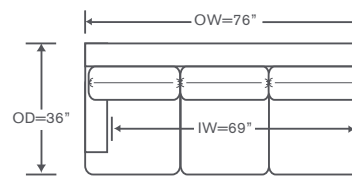

Smart Base Options

YARDAGE: 32 (54" Wide, Plain)

Also Available: Sofas, Sleepers, Chair & Ottoman
Available By the Inch
Custom Inquiries Invited

kravetfurniture
QUICKSHIP option: V803D-LAH, V803D-RAS
A SMART SOLUTION

Emory Schematics S803

S803
Leg

S803D
Skirt

Left/Right Corner Sofa

S803-LCS/RCS • S803D-LCS/RCS

QS: V803-LCS/RCS • V803D-LCS/RCS

YARDAGE – 54" Wide, Plain:

Leg: 20.5 Skirt: 22.5

Left/Right Sofa

S803-LAS/RAS • S803D-LAS/RAS

QS: V803-LAS/RAS • V803D-LAS/RAS

YARDAGE – 54" Wide, Plain:

Leg: 17 Skirt: 18.5

Left/Right Loveseat

S803-LAL/RAL • S803D-LAL/RAL

QS: V803-LAL/RAL • V803D-LAL/RAL

YARDAGE – 54" Wide, Plain:

Leg: 12.5 Skirt: 14

Corner Chair

S803-CC • S803D-CC

QS: V803-CC • V803D-CC

YARDAGE – 54" Wide, Plain:

Leg: 10 Skirt: 10.5

Left/Right Chaise