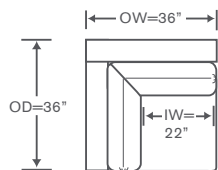

Emory Schematics S803

S803
Leg

S803D
Skirt

Left/Right Corner Sofa

S803-LCS/RCS • S803D-LCS/RCS

QS: V803-LCS/RCS • V803D-LCS/RCS

YARDAGE – 54" Wide, Plain:

Leg: 20.5 Skirt: 22.5

Left/Right Sofa

S803-LAS/RAS • S803D-LAS/RAS

QS: V803-LAS/RAS • V803D-LAS/RAS

YARDAGE – 54" Wide, Plain:

Leg: 17 Skirt: 18.5

Left/Right Loveseat

S803-LAL/RAL • S803D-LAL/RAL

QS: V803-LAL/RAL • V803D-LAL/RAL

YARDAGE – 54" Wide, Plain:

Leg: 12.5 Skirt: 14

Corner Chair

S803-CC • S803D-CC

QS: V803-CC • V803D-CC

YARDAGE – 54" Wide, Plain:

Leg: 10 Skirt: 10.5

Left/Right Chaise

S803-LAH/RAH • S803D-LAH/RAH

QS: V803-LAH/RAH • V803D-LAH/RAH

YARDAGE – 54" Wide, Plain:

Leg: 13 Skirt: 13.5