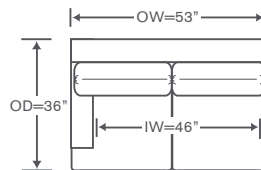

Emory Schematics S803

S803
Leg

S803D
Skirt

Left/Right Corner Sofa

S803-LCS/RCS • S803D-LCS/RCS

QS: V803-LCS/RCS • V803D-LCS/RCS

YARDAGE – 54" Wide, Plain:

Leg: 20.5 Skirt: 22.5

Left/Right Sofa

S803-LAS/RAS • S803D-LAS/RAS

QS: V803-LAS/RAS • V803D-LAS/RAS

YARDAGE – 54" Wide, Plain:

Leg: 17 Skirt: 18.5

Left/Right Loveseat

S803-LAL/RAL • S803D-LAL/RAL

QS: V803-LAL/RAL • V803D-LAL/RAL