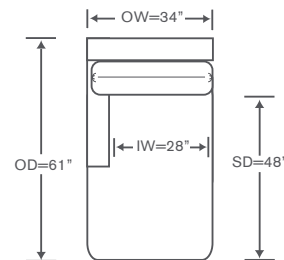

Emory Schematics S803

S803
Leg

S803D
Skirt

Left/Right Corner Sofa

S803-LCS/RCS • S803D-LCS/RCS

QS: V803-LCS/RCS • V803D-LCS/RCS

YARDAGE – 54" Wide, Plain:

Leg: 20.5 Skirt: 22.5

Left/Right Sofa

S803-LAS/RAS • S803D-LAS/RAS

QS: V803-LAS/RAS • V803D-LAS/RAS

YARDAGE – 54" Wide, Plain:

Leg: 17 Skirt: 18.5

Left/Right Loveseat

S803-LAL/RAL • S803D-LAL/RAL

QS: V803-LAL/RAL • V803D-LAL/RAL

YARDAGE – 54" Wide, Plain:

Leg: 12.5 Skirt: 14

Corner Chair

S803-CC • S803D-CC

QS: V803-CC • V803D-CC

YARDAGE – 54" Wide, Plain:

Leg: 10 Skirt: 10.5

Left/Right Chaise

S803-LAH/RAH • S803D-LAH/RAH

QS: V803-LAH/RAH • V803D-LAH/RAH

YARDAGE – 54" Wide, Plain:

Leg: 13 Skirt: 13.5