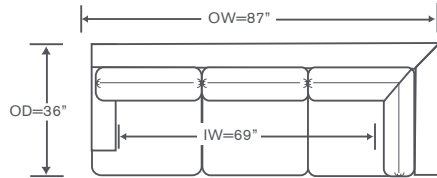

Emory Sectional

S803D-LAH

One Arm Chaise
Skirted

OVERALL: 34W x 61D x 36H

SEAT: 48D 20H

ARM: 25H

INSIDE: 28W

S803D-RAS

Smart Base Options

YARDAGE: 32 (54" Wide, Plain)

Also Available: Sofas, Sleepers, Chair & Ottoman
Available By the Inch
Custom Inquiries Invited

kravetfurniture
QUICKSHIP option: V803D-LAH, V803D-RAS
A SMART SOLUTION

Emory Schematics S803

S803
Leg

S803D
Skirt

Left/Right Corner Sofa

S803-LCS/RCS • S803D-LCS/RCS

QS: V803-LCS/RCS • V803D-LCS/RCS

YARDAGE – 54" Wide, Plain:

Leg: 20.5 Skirt: 22.5

Left/Right Sofa

S803-LAS/RAS • S803D-LAS/RAS

QS: V803-LAS/RAS • V803D-LAS/RAS

YARDAGE – 54" Wide, Plain:

Leg: 17 Skirt: 18.5

Left/Right Loveseat

S803-LAL/RAL • S803D-LAL/RAL

QS: V803-LAL/RAL • V803D-LAL/RAL