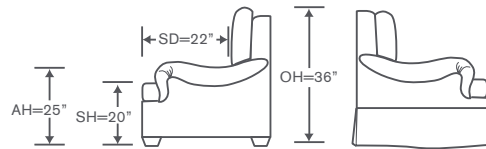

Smart Base Options

YARDAGE: 32 (54" Wide, Plain)

Also Available: Sofas, Sleepers, Chair & Ottoman
Available By the Inch
Custom Inquiries Invited

kravetfurniture
QUICKSHIP option: V803D-LAH, V803D-RAS
A SMART SOLUTION

Emory Schematics S803

S803
Leg

S803D
Skirt

Left/Right Corner Sofa

S803-LCS/RCS • S803D-LCS/RCS

QS: V803-LCS/RCS • V803D-LCS/RCS

YARDAGE – 54" Wide, Plain:

Leg: 20.5 Skirt: 22.5

Left/Right Sofa

S803-LAS/RAS • S803D-LAS/RAS

QS: V803-LAS/RAS • V803D-LAS/RAS

YARDAGE – 54" Wide, Plain:

Leg: 17 Skirt: 18.5

Left/Right Loveseat

S803-LAL/RAL • S803D-LAL/RAL

QS: V803-LAL/RAL • V803D-LAL/RAL