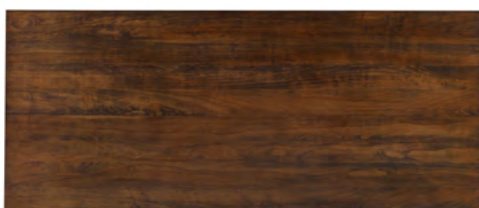

Farrell Dining Table

FD2030

OVERALL: 96W x 40D x 30H

INSIDE: 62W

ARM CHAIR CLEARANCE: 26H

FEATURE: Oak Wood Top
Tuscan Gold Finish

OPTION: Clear Glass Top (FD203CG)
Etched Glass Top (FD203EG)
Maple Wood Top (FD203M)
Base Only (FD203B)
Metal Finishes

FINISHES & TOP OPTIONS

FD2 Metal Finishes

FD2 Tops

Custom Inquiries Invited

Top Detail