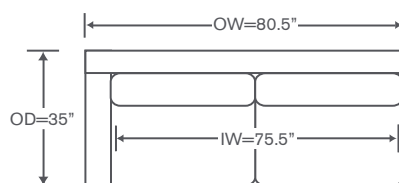

Hamilton Sectional

PL357LCS

One Arm Corner Sofa

OVERALL: 95W x 35D x 35H

SEAT: 22.5D 17.5H

ARM: 24H

INSIDE: 77.5W

PL357RAS

One Arm Sofa

OVERALL: 80.5W x 35D x 35H

SEAT: 22.5D 17.5H

ARM: 24H

INSIDE: 75.5W

FINISHES

 Edge Maple Finishes

Also Available: Sofa & Chair
Kravet and Lee Jofa Fabrics Only

Hamilton Sectional Schematics

Left/Right Corner Sofa
PL357LCS/RCS

Left/Right Sofa
PL357LAS/RAS

Left/Right Loveseat
PL357LAL/RAL