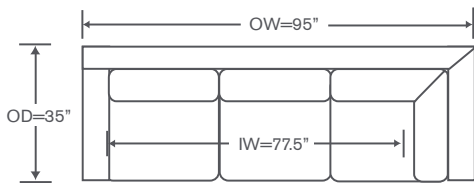

Hamilton Sectional

PL357LCS

One Arm Corner Sofa

OVERALL: 95W x 35D x 35H

SEAT: 22.5D 17.5H

ARM: 24H

INSIDE: 77.5W

PL357RAS

One Arm Sofa

OVERALL: 80.5W x 35D x 35H

SEAT: 22.5D 17.5H

ARM: 24H

INSIDE: 75.5W

FINISHES

 Edge Maple Finishes

Also Available: Sofa & Chair
Kravet and Lee Jofa Fabrics Only

Hamilton Sectional Schematics

Left/Right Corner Sofa
PL357LCS/RCS

Left/Right Sofa
PL357LAS/RAS

Left/Right Loveseat
PL357LAL/RAL