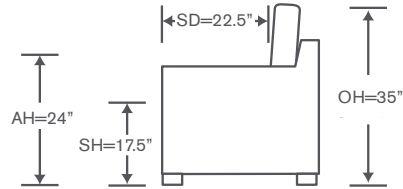

Hamilton Sectional

PL357LCS

One Arm Corner Sofa

OVERALL: 95W x 35D x 35H

SEAT: 22.5D 17.5H

ARM: 24H

INSIDE: 77.5W

PL357RAS

One Arm Sofa

OVERALL: 80.5W x 35D x 35H

SEAT: 22.5D 17.5H

ARM: 24H

INSIDE: 75.5W

FINISHES

 Edge Maple Finishes

Also Available: Sofa & Chair
Kravet and Lee Jofa Fabrics Only

Hamilton Sectional Schematics

Left/Right Corner Sofa
PL357LCS/RCS

Left/Right Sofa
PL357LAS/RAS

Left/Right Loveseat
PL357LAL/RAL