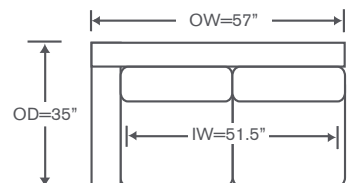

Hamilton Sectional

PL357LCS

One Arm Corner Sofa

OVERALL: 95W x 35D x 35H

SEAT: 22.5D 17.5H

ARM: 24H

INSIDE: 77.5W

PL357RAS

One Arm Sofa

OVERALL: 80.5W x 35D x 35H

SEAT: 22.5D 17.5H

ARM: 24H

INSIDE: 75.5W

FINISHES

 Edge Maple Finishes

Also Available: Sofa & Chair
Kravet and Lee Jofa Fabrics Only

Hamilton Sectional Schematics

Left/Right Corner Sofa
PL357LCS/RCS

Left/Right Sofa
PL357LAS/RAS

Left/Right Loveseat
PL357LAL/RAL