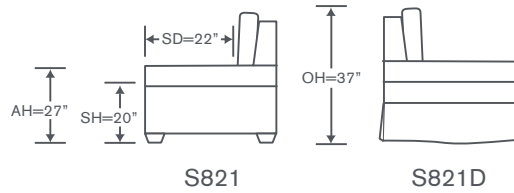

Harvard Sectional

S821-LAH TF

One Arm Chaise
Turned Foot Option
OVERALL: 37W x 61D x 37H
SEAT: 48D 20H
ARM: 27H
INSIDE: 29W

S821-RAS TF

One Arm Sofa
Turned Foot Option
OVERALL: 79W x 36D x 37H
SEAT: 22D 20H
ARM: 27H
INSIDE: 69W

FINISHES & BASES

-  Maple Finishes
-  Paint Finishes
-  Smart Base Options

Also Available: Skirted Sofas & Sleepers
Custom Inquiries Invited

Harvard Schematics S821

Left/Right Corner Sofa
S821-LCS/RCS
S821D-LCS/RCS

Left/Right Sofa
S821-LAS/RAS
S821D-LAS/RAS

Left/Right Loveseat
S821-LAL/RAL
S821D-LAL/RAL

Left/Right Chaise
S821-LAH/RAH
S821D-LAH/RAH

Height dimensions shown will vary based on leg selection.