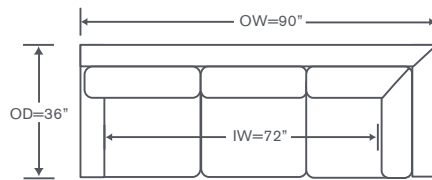

Harvard Sectional

S821-LAH TF

One Arm Chaise
Turned Foot Option
OVERALL: 37W x 61D x 37H
SEAT: 48D 20H
ARM: 27H
INSIDE: 29W

S821-RAS TF

One Arm Sofa
Turned Foot Option
OVERALL: 79W x 36D x 37H
SEAT: 22D 20H
ARM: 27H
INSIDE: 69W

FINISHES & BASES

-  Maple Finishes
-  Paint Finishes
-  Smart Base Options

Also Available: Skirted Sofas & Sleepers
Custom Inquiries Invited

Harvard Schematics S821

Left/Right Corner Sofa
S821-LCS/RCS
S821D-LCS/RCS

Left/Right Sofa
S821-LAS/RAS
S821D-LAS/RAS

Left/Right Loveseat
S821-LAL/RAL
S821D-LAL/RAL

Left/Right Chaise
S821-LAH/RAH
S821D-LAH/RAH

Height dimensions shown will vary based on leg selection.