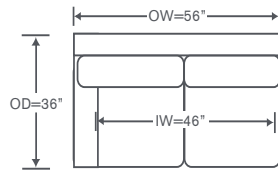

FINISHES & BASES

-  Maple Finishes
-  Paint Finishes
-  Smart Base Options

Also Available: Skirted Sofas & Sleepers
Custom Inquiries Invited

Harvard Schematics S821

Left/Right Corner Sofa
S821-LCS/RCS
S821D-LCS/RCS

Left/Right Sofa
S821-LAS/RAS
S821D-LAS/RAS

Left/Right Loveseat
S821-LAL/RAL
S821D-LAL/RAL

Left/Right Chaise
S821-LAH/RAH
S821D-LAH/RAH

Height dimensions shown will vary based on leg selection.