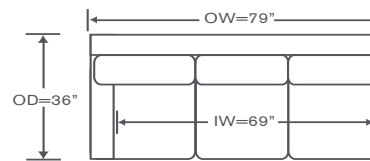

FINISHES & BASES

-  Maple Finishes
-  Paint Finishes
-  Smart Base Options

Also Available: Skirted Sofas & Sleepers
Custom Inquiries Invited

Harvard Schematics S821

Left/Right Corner Sofa
S821-LCS/RCS
S821D-LCS/RCS

Left/Right Sofa
S821-LAS/RAS
S821D-LAS/RAS

Left/Right Loveseat
S821-LAL/RAL
S821D-LAL/RAL

Left/Right Chaise
S821-LAH/RAH
S821D-LAH/RAH

Height dimensions shown will vary based on leg selection.