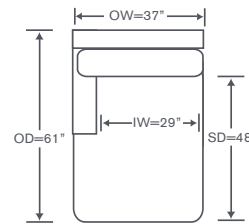

FINISHES & BASES

-  Maple Finishes
-  Paint Finishes
-  Smart Base Options

Also Available: Skirted Sofas & Sleepers
Custom Inquiries Invited

Harvard Schematics S821

Left/Right Corner Sofa
S821-LCS/RCS
S821D-LCS/RCS

Left/Right Sofa
S821-LAS/RAS
S821D-LAS/RAS

Left/Right Loveseat
S821-LAL/RAL
S821D-LAL/RAL

Left/Right Chaise
S821-LAH/RAH
S821D-LAH/RAH

Height dimensions shown will vary based on leg selection.