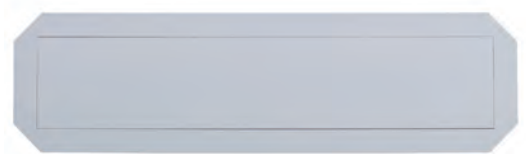

Hunt Console Tables

ICT203-4 (shown below)
 OVERALL: 72W x 20D x 34H

FEATURES: Bottom Shelf (Additional)
 OPTIONS: Gold or Silver Striping (Additional)
 Contrast Finish (Additional)

Also Available: Side Table (ICT201)
 Cocktail Table (ICT202)
 Dining Table (ICT20)

Custom Inquiries Invited

FINISHES

OD: 16" - 34"

Top Detail