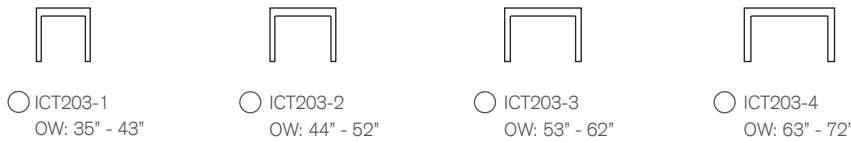

Hunt Console Tables

ICT203-4 (shown below)
 OVERALL: 72W x 20D x 34H

FEATURES: Bottom Shelf (Additional)
 OPTIONS: Gold or Silver Striping (Additional)
 Contrast Finish (Additional)

Also Available: Side Table (ICT201)
 Cocktail Table (ICT202)
 Dining Table (ICT20)

Custom Inquiries Invited

FINISHES

OD: 16" - 34"

Top Detail