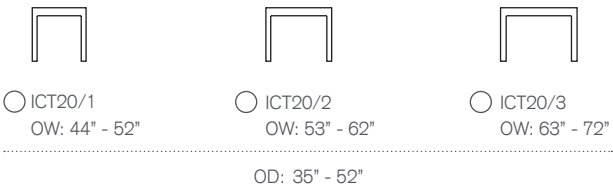

### Hunt Dining Tables

ICT20/3 (shown below)  
OVERALL: 72W x 44D x 30H  
INSIDE: 57.5W

#### FINISHES

 ICT Finishes

ARM CHAIR CLEARANCE: 25.5H

OPTIONS: Gold or Silver Striping (Additional)  
Contrast Finish (Additional)

Also Available: Side Table (ICT201)  
Cocktail Table (ICT202)  
Console Table (ICT203)  
Custom Inquiries Invited