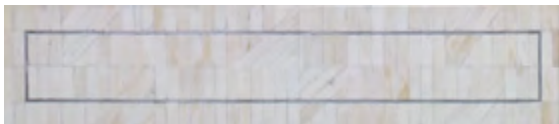

PREMIUM FACES

DN • Deco Bone Nickel