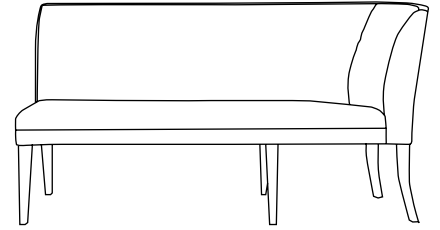

Sonata Banquette Sectional

AC13-LCB 91

Left Armless Corner Banquette
Horizontal Channel Back
OVERALL: 79W x 27D x 40H
SEAT: 19D 21H
INSIDE: 67W

AC13-52 91

Armless Banquette
Horizontal Channel Back
OVERALL: 52W x 27D x 40H
SEAT: 19D 21H

FINISHES

YARDAGE: 12 (54" Wide, Plain)
OPTION: Back Treatment Options

YARDAGE: 7 (54" Wide, Plain)

Also Available: Arm & Side Chairs (AC13-A/S)
Benches (AC13B)
Custom Inquiries Invited

Sonata Banquette Sectional Options

Armless Banquette
AC13-52
OW: 52"

YARDAGE: 7 (54" Wide, Plain)

Armless Banquette
AC13-79
OW: 79"

YARDAGE: 9 (54" Wide, Plain)

Left/Right Corner Banquette
AC13-LCB/RCB
OW: 79" • IW: 67"

YARDAGE: 12 (54" Wide, Plain)