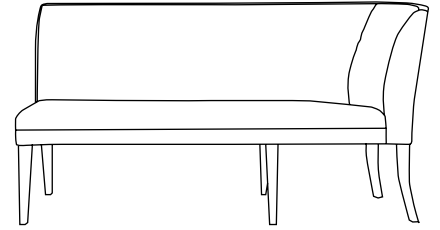

Sonata Banquettes

AC13-52 80

Armless Banquette

Chevron with Button Back

OVERALL: 52W x 27D x 40H

SEAT: 19D 21H

FINISHES

 Maple Finishes

 Paint Finishes

YARDAGE: 7 (54" Wide, Plain)

OPTION: Back Treatment Options

Also Available: Arm & Side Chairs (AC13-A/S)

Benches (AC13B)

Custom Inquiries Invited

Sonata Banquette Options

Armless Banquette
AC13-52
OW: 52"

YARDAGE: 7 (54" Wide, Plain)

Armless Banquette
AC13-79
OW: 79"

YARDAGE: 9 (54" Wide, Plain)

Left/Right Corner Banquette
AC13-LCB/RCB
OW: 79" • IW: 67"

YARDAGE: 12 (54" Wide, Plain)

BACK TREATMENTS

79 • Plain