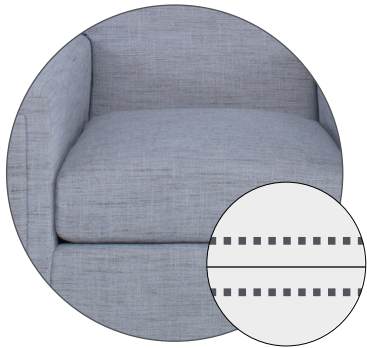

**Jazz Options**

**ARMS** \*Arm 2A adds 4" to OW, Arm 3A adds 8" to OW

1A 6" Track  
OW: 6"

2A 8" Track\*  
OW: 8"

3A 10" Track\*  
OW: 10"

4A Wrap  
OW: 6"

5A Radius  
OW: 6"

**BACKS** BH: 31" OR 35"

1B Low Border  
T-Back  
OH: 35"

2B Low Border  
Straight Back  
OH: 35"

3B High Border  
T-Back  
OH: 39"

4B High Border  
Straight Back  
OH: 39"

5B Tight Back  
OH: 35"

**BASES** Swivel Chairs available with Base to Floor (set 2" above floor) or Waterfall Skirt.

1C Base to Floor  
OH: 2"  
Hover Foot

2C Chrome  
OH: 2"

3C Muse Wood  
OH: 2"

4C Plinth Base  
OH: 3"  
NA on QTR  
(2.5" inset from uph)

5C Muse Natural Oak  
OH: 2"  
(Natural finish only)

6C Waterfall Skirt

**Jazz Options**

**TRIMS**

Baseball Stitch

Simple Seam

French Seam  
(Top Stitch)

Bias Welt

Trim Cord with Lip  
\*Additional

**FINISHES**