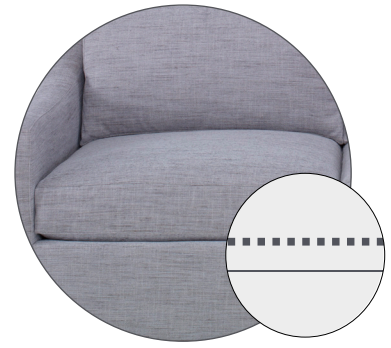

1B Low Border  
T-Back  
OH: 35"

2B Low Border  
Straight Back  
OH: 35"

3B High Border  
T-Back  
OH: 39"

4B High Border  
Straight Back  
OH: 39"

5B Tight Back  
OH: 35"

**BASES** Swivel Chairs available with Base to Floor (set 2" above floor) or Waterfall Skirt.

**Jazz Options**

**TRIMS**

Baseball Stitch

Simple Seam

French Seam  
(Top Stitch)

Bias Welt

Trim Cord with Lip  
\*Additional

**FINISHES**