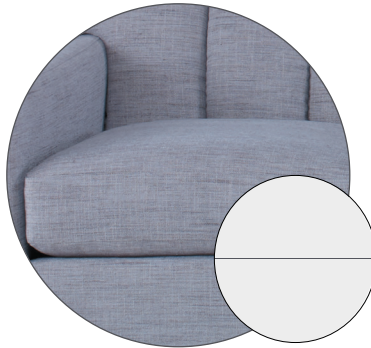

1B Low Border  
T-Back  
OH: 35"

2B Low Border  
Straight Back  
OH: 35"

3B High Border  
T-Back  
OH: 39"

4B High Border  
Straight Back  
OH: 39"

5B Tight Back  
OH: 35"

**BASES** Swivel Chairs available with Base to Floor (set 2" above floor) or Waterfall Skirt.

1C Base to Floor  
OH: 2"  
Hover Foot

2C Chrome  
OH: 2"

3C Muse Wood  
OH: 2"

4C Plinth Base  
OH: 3"  
NA on QTR  
(2.5" inset from uph)

5C Muse Natural Oak  
OH: 2"  
(Natural finish only)

6C Waterfall Skirt

**Jazz Options**

**TRIMS**

Baseball Stitch

Simple Seam

French Seam  
(Top Stitch)

Bias Welt

Trim Cord with Lip  
\*Additional

**FINISHES**