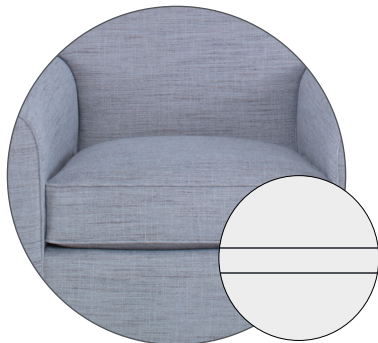

1B Low Border  
T-Back  
OH: 35"

2B Low Border  
Straight Back  
OH: 35"

3B High Border  
T-Back  
OH: 39"

4B High Border  
Straight Back  
OH: 39"

5B Tight Back  
OH: 35"

**BASES** Swivel Chairs available with Base to Floor (set 2" above floor) or Waterfall Skirt.

**Jazz Options**

**TRIMS**

Baseball Stitch

Simple Seam

French Seam  
(Top Stitch)

Bias Welt

Trim Cord with Lip  
\*Additional

**FINISHES**