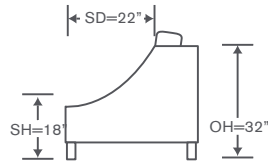

Ithaca Schematics DL956

Left/Right Corner Sofa
DL956-LCS/RCS