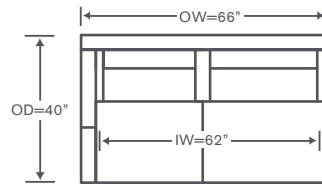

## Ithaca Schematics DL956

Left/Right Corner Sofa  
DL956-LCS/RCS

Left/Right Sofa  
DL956-LAS/RAS

Left/Right Loveseat  
DL956-LAL/RAL