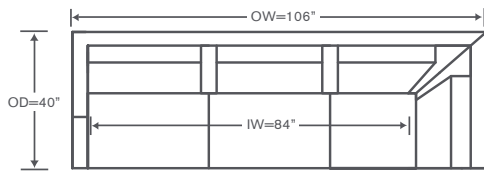

Ithaca Schematics DL956

Left/Right Corner Sofa
DL956-LCS/RCS