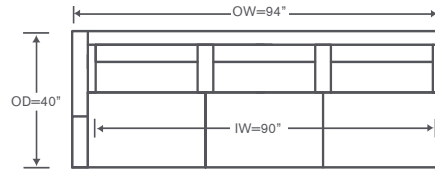

## Ithaca Schematics DL956

Left/Right Corner Sofa  
DL956-LCS/RCS

Left/Right Sofa  
DL956-LAS/RAS

Left/Right Loveseat  
DL956-LAL/RAL