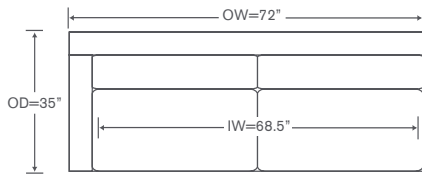

Java Sectional

WS126LAS

One Arm Sofa

OVERALL: 72W x 35D x 35H

SEAT: 22D 18H

ARM: 30H

INSIDE: 68.5W

WS126RCH

Armless Return Chaise

OVERALL: 35W x 87D x 35H

SEAT: 74D 18H

INSIDE: 22W

FINISHES

Maple Finishes

Paint Finishes

YARDAGE: 33 (54" Wide, Plain)

Also Available: Sofas

Java Schematics WS126

Left/Right Sofa
WS126LAS/RAS

YARDAGE – 54" Wide, Plain: 15.5

Armless Sofa
WS126AS

YARDAGE – 54" Wide, Plain: 14.5

Armless Chair
WS126AC

YARDAGE – 54" Wide, Plain: 8

Corner Chair
WS126CC

YARDAGE – 54" Wide, Plain: 9.5

Left/Right Armless Return Chaise
WS126LCH/RCH

YARDAGE – 54" Wide, Plain: 17.5

Left/Right Chaise
WS126LAH/RAH

YARDAGE – 54" Wide, Plain: 13