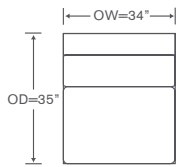

Armless Return Chaise

OVERALL: 35W x 87D x 35H

SEAT: 74D 18H

INSIDE: 22W

FINISHES

Maple Finishes

Paint Finishes

YARDAGE: 33 (54" Wide, Plain)

Also Available: Sofas

Java Schematics WS126

Left/Right Sofa
WS126LAS/RAS

YARDAGE – 54" Wide, Plain: 15.5

Armless Sofa
WS126AS

YARDAGE – 54" Wide, Plain: 14.5

Armless Chair
WS126AC

YARDAGE – 54" Wide, Plain: 8

Corner Chair
WS126CC

YARDAGE – 54" Wide, Plain: 9.5

Left/Right Armless Return Chaise
WS126LCH/RCH

YARDAGE – 54" Wide, Plain: 17.5

Left/Right Chaise
WS126LAH/RAH

YARDAGE – 54" Wide, Plain: 13