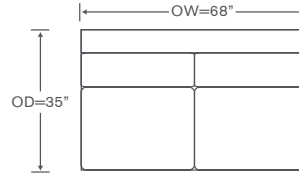

Armless Return Chaise

OVERALL: 35W x 87D x 35H

SEAT: 74D 18H

INSIDE: 22W

FINISHES

Maple Finishes

Paint Finishes

YARDAGE: 33 (54" Wide, Plain)

Also Available: Sofas

Java Schematics WS126

Left/Right Sofa
WS126LAS/RAS

YARDAGE – 54" Wide, Plain: 15.5

Armless Sofa
WS126AS

YARDAGE – 54" Wide, Plain: 14.5

Armless Chair
WS126AC

YARDAGE – 54" Wide, Plain: 8

Corner Chair
WS126CC

YARDAGE – 54" Wide, Plain: 9.5

Left/Right Armless Return Chaise
WS126LCH/RCH

YARDAGE – 54" Wide, Plain: 17.5

Left/Right Chaise
WS126LAH/RAH

YARDAGE – 54" Wide, Plain: 13