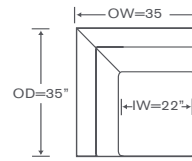

Armless Return Chaise

OVERALL: 35W x 87D x 35H

SEAT: 74D 18H

INSIDE: 22W

FINISHES

Maple Finishes

Paint Finishes

YARDAGE: 33 (54" Wide, Plain)

Also Available: Sofas

Java Schematics WS126

Left/Right Sofa
WS126LAS/RAS

YARDAGE – 54" Wide, Plain: 15.5

Armless Sofa
WS126AS

YARDAGE – 54" Wide, Plain: 14.5

Armless Chair
WS126AC

YARDAGE – 54" Wide, Plain: 8

Corner Chair
WS126CC

YARDAGE – 54" Wide, Plain: 9.5

Left/Right Armless Return Chaise
WS126LCH/RCH

YARDAGE – 54" Wide, Plain: 17.5

Left/Right Chaise
WS126LAH/RAH

YARDAGE – 54" Wide, Plain: 13