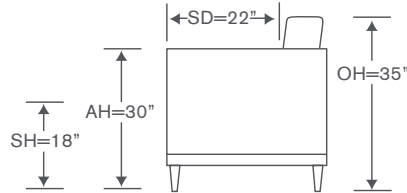

Java Sectional

WS126LAS

One Arm Sofa

OVERALL: 72W x 35D x 35H

SEAT: 22D 18H

ARM: 30H

INSIDE: 68.5W

WS126RCH

Armless Return Chaise

OVERALL: 35W x 87D x 35H

SEAT: 74D 18H

INSIDE: 22W

FINISHES

Maple Finishes

Paint Finishes

YARDAGE: 33 (54" Wide, Plain)

Also Available: Sofas

Java Schematics WS126

Left/Right Sofa
WS126LAS/RAS

YARDAGE – 54" Wide, Plain: 15.5

Armless Sofa
WS126AS

YARDAGE – 54" Wide, Plain: 14.5

Armless Chair
WS126AC

YARDAGE – 54" Wide, Plain: 8