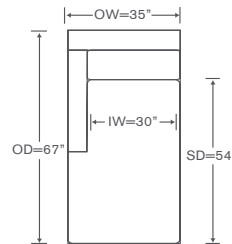

Java Sectional

WS126LAS

One Arm Sofa

OVERALL: 72W x 35D x 35H

SEAT: 22D 18H

ARM: 30H

INSIDE: 68.5W

WS126RCH

Armless Return Chaise

OVERALL: 35W x 87D x 35H

SEAT: 74D 18H

INSIDE: 22W

FINISHES

Maple Finishes

Paint Finishes

YARDAGE: 33 (54" Wide, Plain)

Also Available: Sofas

Java Schematics WS126

Left/Right Sofa
WS126LAS/RAS

YARDAGE – 54" Wide, Plain: 15.5

Armless Sofa
WS126AS

YARDAGE – 54" Wide, Plain: 14.5

Armless Chair
WS126AC

YARDAGE – 54" Wide, Plain: 8

Corner Chair
WS126CC

YARDAGE – 54" Wide, Plain: 9.5

Left/Right Armless Return Chaise
WS126LCH/RCH

YARDAGE – 54" Wide, Plain: 17.5

Left/Right Chaise
WS126LAH/RAH

YARDAGE – 54" Wide, Plain: 13