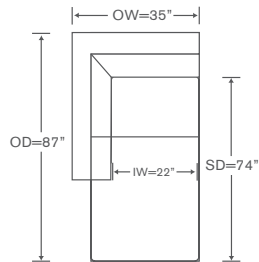

Java Sectional

WS126LAS

One Arm Sofa

OVERALL: 72W x 35D x 35H

SEAT: 22D 18H

ARM: 30H

INSIDE: 68.5W

WS126RCH

Armless Return Chaise

OVERALL: 35W x 87D x 35H

SEAT: 74D 18H

INSIDE: 22W

FINISHES

Maple Finishes

Paint Finishes

YARDAGE: 33 (54" Wide, Plain)

Also Available: Sofas

Java Schematics WS126

Left/Right Sofa
WS126LAS/RAS

YARDAGE – 54" Wide, Plain: 15.5

Armless Sofa
WS126AS

YARDAGE – 54" Wide, Plain: 14.5

Armless Chair
WS126AC

YARDAGE – 54" Wide, Plain: 8

Corner Chair
WS126CC

YARDAGE – 54" Wide, Plain: 9.5

Left/Right Armless Return Chaise
WS126LCH/RCH

YARDAGE – 54" Wide, Plain: 17.5

Left/Right Chaise
WS126LAH/RAH

YARDAGE – 54" Wide, Plain: 13