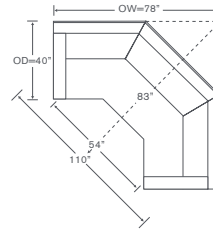

### D218 AWDG E 73 HO

Two Arm Wedge

OVERALL: 78W x 40D x 35H

SEAT: 24D 20H

ARM: 24.5H

Available By the Inch

Custom Inquiries Invited

## Jazz/Jazz Deep Wedge Options

D220 AWDG  
OW: 75" OD: 37"

37" OD • 21" SD

D218 AWDG  
OW: 78" OD: 40"

40" OD • 24" SD

### ARM

E • Tuxedo

**WELTLESS BACKS** Baseball Stitch Standard. Bias Welt or Blind Stitch can be applied for no additional charge.

72 • Low T Border  
Entire Piece is Weltless  
OH: 35" SH: 20"

73 • Low Border  
Entire Piece is Weltless  
OH: 35" SH: 20"