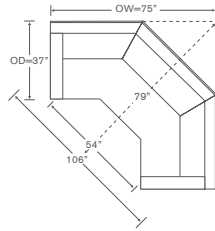

### D218 AWDG E 73 HO

Two Arm Wedge

OVERALL: 78W x 40D x 35H

SEAT: 24D 20H

ARM: 24.5H

### FINISHES

Maple Finishes

Paint Finishes

FEATURE: Hover Recessed Legs (HO) - Ebony Finish Only

YARDAGE: 24.5 (54" Wide, Plain)

OPTIONS: Back & Base Options

Also Available: Standard & Deep Sofas, Deep Sleeper Sofas, Standard & Deep Sectionals,  
Deep Sleeper Sectionals, Standard & Deep Chairs, Ottomans

## Jazz/Jazz Deep Wedge Options

D220 AWDG  
OW: 75" OD: 37"

37" OD • 21" SD

D218 AWDG  
OW: 78" OD: 40"

40" OD • 24" SD