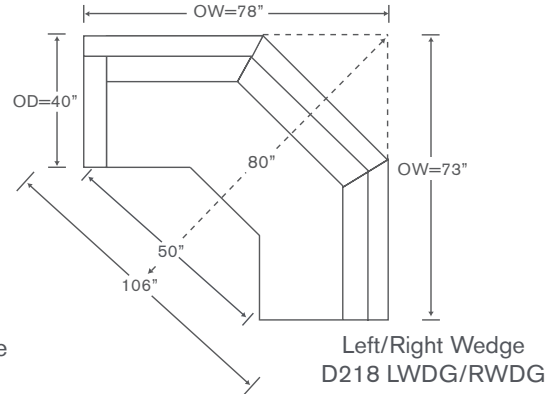

Left/Right Wedge
D218 LWDG/RWDG

*Recessed Legs Standard - Ebony Finish Only