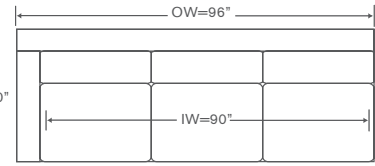

Left/Right Queen Sleeper
*D218S LQS/RQS

*See above for Sleeper Sectional Dimensions
Must order all other skus as D218S to adjust to meet Sleeper