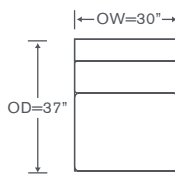

72 • Low T Border
Entire Piece is Weltless
OH: 35" SH: 20"

73 • Low Border
Entire Piece is Weltless
OH: 35" SH: 20"

*Sleeper Sectional OH 37"

***WELTED BACKS** Bias Welt Standard. Baseball Stitch or Blind Stitch can be applied for no additional charge.

82 • High T Border
Entire Piece is Welted
OH: 39" SH: 20"

83 • High Border
Entire Piece is Welted
OH: 39" SH: 20"

*Sleeper Sectional OH 41"

FEET

BL • Muse Wood
Flat Front

CH • Chrome

HO • Hover Recessed
*Ebony Finish Only

P • Platform
Bullnose Front

kravet DESIGN

Jazz Standard Schematics D220

Left/Right Corner Sofa
D220 LCS/RCS

Left/Right Sofa
D220 LAS/RAS

Left/Right Chair
D220 LC/RC

Armless Loveseat
D220 ALS

Armless Sofa
D220 AS

Left/Right Loveseat
D220 LAL/RAL

Left/Right Armless
Return Chaise
D220 LCH/RCH

Left/Right Chaise
D220 LAH/RAH

Armless Chair
D220 AC

Corner Chair
D220 CC

Bumper Ottoman
D220-B

Quarter Turn
D220 QTR

Armless Wedge
D220 WDG