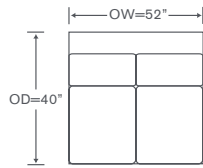

Left/Right Sofa
D218 LAS/RAS

Left/Right Queen Sleeper
*D218S LQS/RQS

*See above for Sleeper Sectional Dimensions
Must order all other skus as D218S to adjust to meet Sleeper

Left/Right Chair
D218 LC/RC

Armless Loveseat
D218 ALS

Armless Sofa
D218 AS

Left/Right Loveseat
D218 LAL/RAL

Left/Right Armless
Return Chaise
D218 LCH/RCH

Left/Right Chaise
D218 LAH/RAH

Armless Chair
D218 AC

Corner Chair
D218 CC

Bumper Ottoman
D218-B

Quarter Turn
D218 QTR