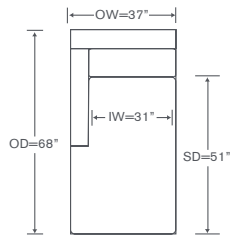

Left/Right Sofa
D218 LAS/RAS

Left/Right Queen Sleeper
*D218S LQS/RQS

*See above for Sleeper Sectional Dimensions
Must order all other skus as D218S to adjust to meet Sleeper

Left/Right Chair
D218 LC/RC

Armless Loveseat
D218 ALS

Armless Sofa
D218 AS

Left/Right Loveseat
D218 LAL/RAL

Left/Right Armless
Return Chaise
D218 LCH/RCH

Left/Right Chaise
D218 LAH/RAH

Armless Chair
D218 AC

Corner Chair
D218 CC

Bumper Ottoman
D218-B

Quarter Turn
D218 QTR