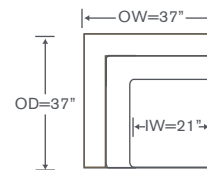

P • Platform
Bullnose Front

kravet DESIGN

Jazz Standard Schematics D220

Left/Right Corner Sofa
D220 LCS/RCS

Left/Right Sofa
D220 LAS/RAS

Left/Right Chair
D220 LC/RC

Armless Loveseat
D220 ALS

Armless Sofa
D220 AS

Left/Right Loveseat
D220 LAL/RAL

Left/Right Armless
Return Chaise
D220 LCH/RCH

Left/Right Chaise
D220 LAH/RAH

Armless Chair
D220 AC

Corner Chair
D220 CC

Bumper Ottoman
D220-B

Quarter Turn
D220 QTR

Armless Wedge
D220 WDG