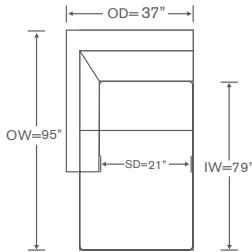

P • Platform
Bullnose Front

kravet DESIGN

Jazz Standard Schematics D220

Left/Right Corner Sofa
D220 LCS/RCS

Left/Right Sofa
D220 LAS/RAS

Left/Right Chair
D220 LC/RC

Armless Loveseat
D220 ALS

Armless Sofa
D220 AS

Left/Right Loveseat
D220 LAL/RAL

Left/Right Armless
Return Chaise
D220 LCH/RCH

Left/Right Chaise
D220 LAH/RAH

Armless Chair
D220 AC

Corner Chair
D220 CC

Bumper Ottoman
D220-B

Quarter Turn
D220 QTR

Armless Wedge
D220 WDG