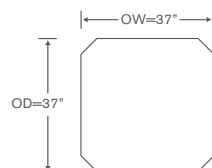

Armless Wedge
D220 WDG

*Octagon Ottoman
D220-OCT

*Recessed Legs Standard - Ebony Finish Only