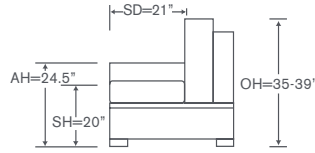

kravet DESIGN

Jazz Standard Schematics D220

Left/Right Corner Sofa
D220 LCS/RCS