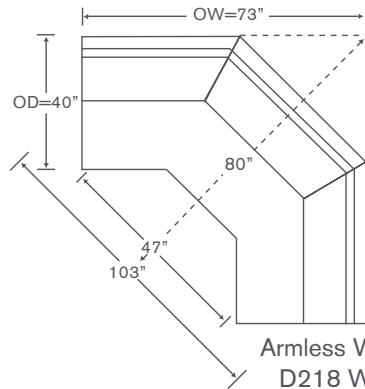

Left/Right Sofa
D218 LAS/RAS

Left/Right Queen Sleeper
*D218S LQS/RQS

*See above for Sleeper Sectional Dimensions
Must order all other skus as D218S to adjust to meet Sleeper

Left/Right Chair
D218 LC/RC

Armless Loveseat
D218 ALS

Armless Sofa
D218 AS

Left/Right Loveseat
D218 LAL/RAL

Left/Right Armless
Return Chaise
D218 LCH/RCH

Left/Right Chaise
D218 LAH/RAH

Armless Chair
D218 AC

Corner Chair
D218 CC

Bumper Ottoman
D218-B

Quarter Turn
D218 QTR