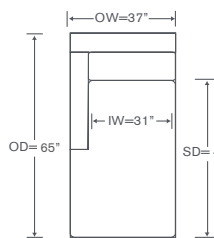

P • Platform
Bullnose Front

kravet DESIGN

Jazz Standard Schematics D220

Left/Right Corner Sofa
D220 LCS/RCS

Left/Right Sofa
D220 LAS/RAS

Left/Right Chair
D220 LC/RC

Armless Loveseat
D220 ALS

Armless Sofa
D220 AS

Left/Right Loveseat
D220 LAL/RAL

Left/Right Armless
Return Chaise
D220 LCH/RCH

Left/Right Chaise
D220 LAH/RAH

Armless Chair
D220 AC

Corner Chair
D220 CC

Bumper Ottoman
D220-B

Quarter Turn
D220 QTR

Armless Wedge
D220 WDG