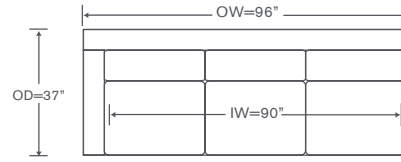

Left/Right Sofa
D220 LAS/RAS