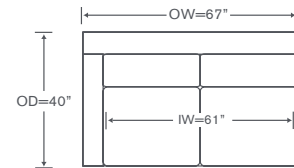

Left/Right Sofa
D218 LAS/RAS

Left/Right Queen Sleeper
*D218S LQS/RQS

*See above for Sleeper Sectional Dimensions
Must order all other skus as D218S to adjust to meet Sleeper

Left/Right Chair
D218 LC/RC

Armless Loveseat
D218 ALS

Armless Sofa
D218 AS

Left/Right Loveseat
D218 LAL/RAL

Left/Right Armless
Return Chaise
D218 LCH/RCH

Left/Right Chaise
D218 LAH/RAH

Armless Chair
D218 AC

Corner Chair
D218 CC

Bumper Ottoman
D218-B

Quarter Turn
D218 QTR