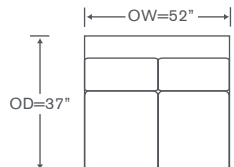

P • Platform
Bullnose Front

kravet DESIGN

Jazz Standard Schematics D220

Left/Right Corner Sofa
D220 LCS/RCS

Left/Right Sofa
D220 LAS/RAS

Left/Right Chair
D220 LC/RC

Armless Loveseat
D220 ALS

Armless Sofa
D220 AS

Left/Right Loveseat
D220 LAL/RAL

Left/Right Armless
Return Chaise
D220 LCH/RCH

Left/Right Chaise
D220 LAH/RAH

Armless Chair
D220 AC

Corner Chair
D220 CC

Bumper Ottoman
D220-B

Quarter Turn
D220 QTR

Armless Wedge
D220 WDG