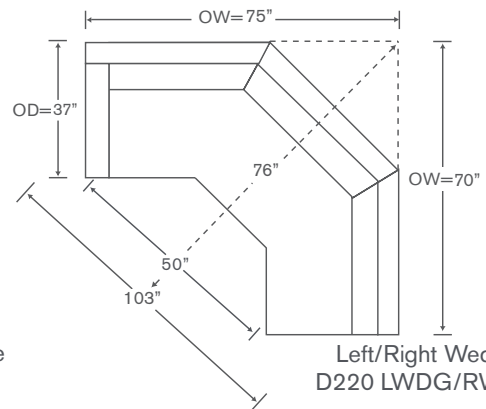

P • Platform
Bullnose Front

kravet DESIGN

Jazz Standard Schematics D220

Left/Right Corner Sofa
D220 LCS/RCS

Left/Right Sofa
D220 LAS/RAS

Left/Right Chair
D220 LC/RC

Armless Loveseat
D220 ALS

Armless Sofa
D220 AS

Left/Right Loveseat
D220 LAL/RAL

Left/Right Armless
Return Chaise
D220 LCH/RCH

Left/Right Chaise
D220 LAH/RAH

Armless Chair
D220 AC

Corner Chair
D220 CC

Bumper Ottoman
D220-B

Quarter Turn
D220 QTR

Armless Wedge
D220 WDG