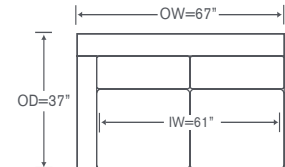

P • Platform
Bullnose Front

kravet DESIGN

Jazz Standard Schematics D220

Left/Right Corner Sofa
D220 LCS/RCS

Left/Right Sofa
D220 LAS/RAS

Left/Right Chair
D220 LC/RC

Armless Loveseat
D220 ALS

Armless Sofa
D220 AS

Left/Right Loveseat
D220 LAL/RAL

Left/Right Armless
Return Chaise
D220 LCH/RCH

Left/Right Chaise
D220 LAH/RAH

Armless Chair
D220 AC

Corner Chair
D220 CC

Bumper Ottoman
D220-B

Quarter Turn
D220 QTR

Armless Wedge
D220 WDG