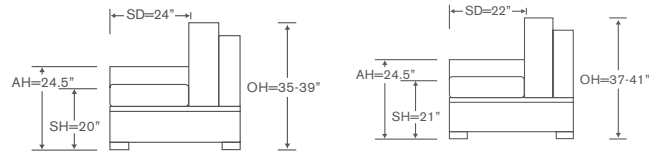

Left/Right Wedge
D220 LWDG/RWDG

*Curved Ottoman
D220-CUR

*Octagon Ottoman
D220-OCT

*Recessed Legs Standard - Ebony Finish Only

Jazz Deep Schematics D218

*Sleeper Sectional

Left/Right Corner Sofa
D218 LCS/RCS