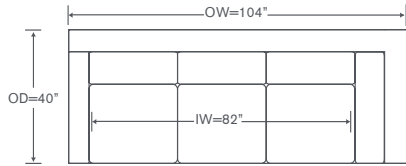

Left/Right Wedge
D220 LWDG/RWDG

*Curved Ottoman
D220-CUR

*Octagon Ottoman
D220-OCT

*Recessed Legs Standard - Ebony Finish Only

Jazz Deep Schematics D218

*Sleeper Sectional

Left/Right Corner Sofa
D218 LCS/RCS