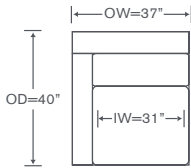

Left/Right Chair
D218 LC/RC