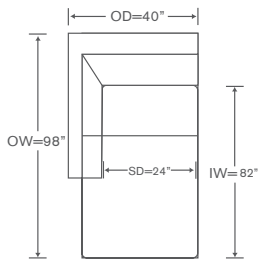

Left/Right Sofa
D218 LAS/RAS

Left/Right Queen Sleeper
*D218S LQS/RQS

*See above for Sleeper Sectional Dimensions
Must order all other skus as D218S to adjust to meet Sleeper

Left/Right Chair
D218 LC/RC

Armless Loveseat
D218 ALS

Armless Sofa
D218 AS

Left/Right Loveseat
D218 LAL/RAL

Left/Right Armless
Return Chaise
D218 LCH/RCH

Left/Right Chaise
D218 LAH/RAH

Armless Chair
D218 AC

Corner Chair
D218 CC

Bumper Ottoman
D218-B

Quarter Turn
D218 QTR