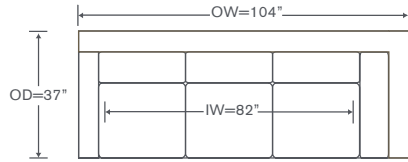

kravet DESIGN

Jazz Standard Schematics D220

Left/Right Corner Sofa
D220 LCS/RCS