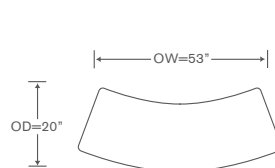

Armless Wedge
D220 WDG

*Curved Ottoman
D220-CUR