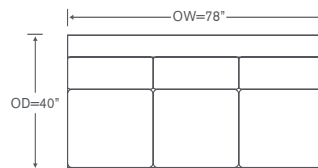

Left/Right Sofa
D218 LAS/RAS

Left/Right Queen Sleeper
*D218S LQS/RQS

*See above for Sleeper Sectional Dimensions
Must order all other skus as D218S to adjust to meet Sleeper

Left/Right Chair
D218 LC/RC

Armless Loveseat
D218 ALS

Armless Sofa
D218 AS

Left/Right Loveseat
D218 LAL/RAL

Left/Right Armless
Return Chaise
D218 LCH/RCH

Left/Right Chaise
D218 LAH/RAH

Armless Chair
D218 AC

Corner Chair
D218 CC

Bumper Ottoman
D218-B

Quarter Turn
D218 QTR