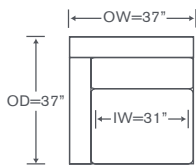

72 • Low T Border
Entire Piece is Weltless
OH: 35" SH: 20"

73 • Low Border
Entire Piece is Weltless
OH: 35" SH: 20"

*Sleeper Sectional OH 37"

***WELTED BACKS** Bias Welt Standard. Baseball Stitch or Blind Stitch can be applied for no additional charge.

82 • High T Border
Entire Piece is Welted
OH: 39" SH: 20"

83 • High Border
Entire Piece is Welted
OH: 39" SH: 20"

*Sleeper Sectional OH 41"

FEET

BL • Muse Wood
Flat Front

CH • Chrome

HO • Hover Recessed
*Ebony Finish Only

P • Platform
Bullnose Front

kravet DESIGN

Jazz Standard Schematics D220

Left/Right Corner Sofa
D220 LCS/RCS

Left/Right Sofa
D220 LAS/RAS

Left/Right Chair
D220 LC/RC

Armless Loveseat
D220 ALS

Armless Sofa
D220 AS

Left/Right Loveseat
D220 LAL/RAL

Left/Right Armless
Return Chaise
D220 LCH/RCH

Left/Right Chaise
D220 LAH/RAH

Armless Chair
D220 AC

Corner Chair
D220 CC

Bumper Ottoman
D220-B

Quarter Turn
D220 QTR

Armless Wedge
D220 WDG