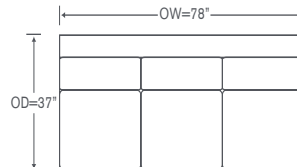

P • Platform
Bullnose Front

kravet DESIGN

Jazz Standard Schematics D220

Left/Right Corner Sofa
D220 LCS/RCS

Left/Right Sofa
D220 LAS/RAS

Left/Right Chair
D220 LC/RC

Armless Loveseat
D220 ALS

Armless Sofa
D220 AS

Left/Right Loveseat
D220 LAL/RAL

Left/Right Armless
Return Chaise
D220 LCH/RCH

Left/Right Chaise
D220 LAH/RAH

Armless Chair
D220 AC

Corner Chair
D220 CC

Bumper Ottoman
D220-B

Quarter Turn
D220 QTR

Armless Wedge
D220 WDG