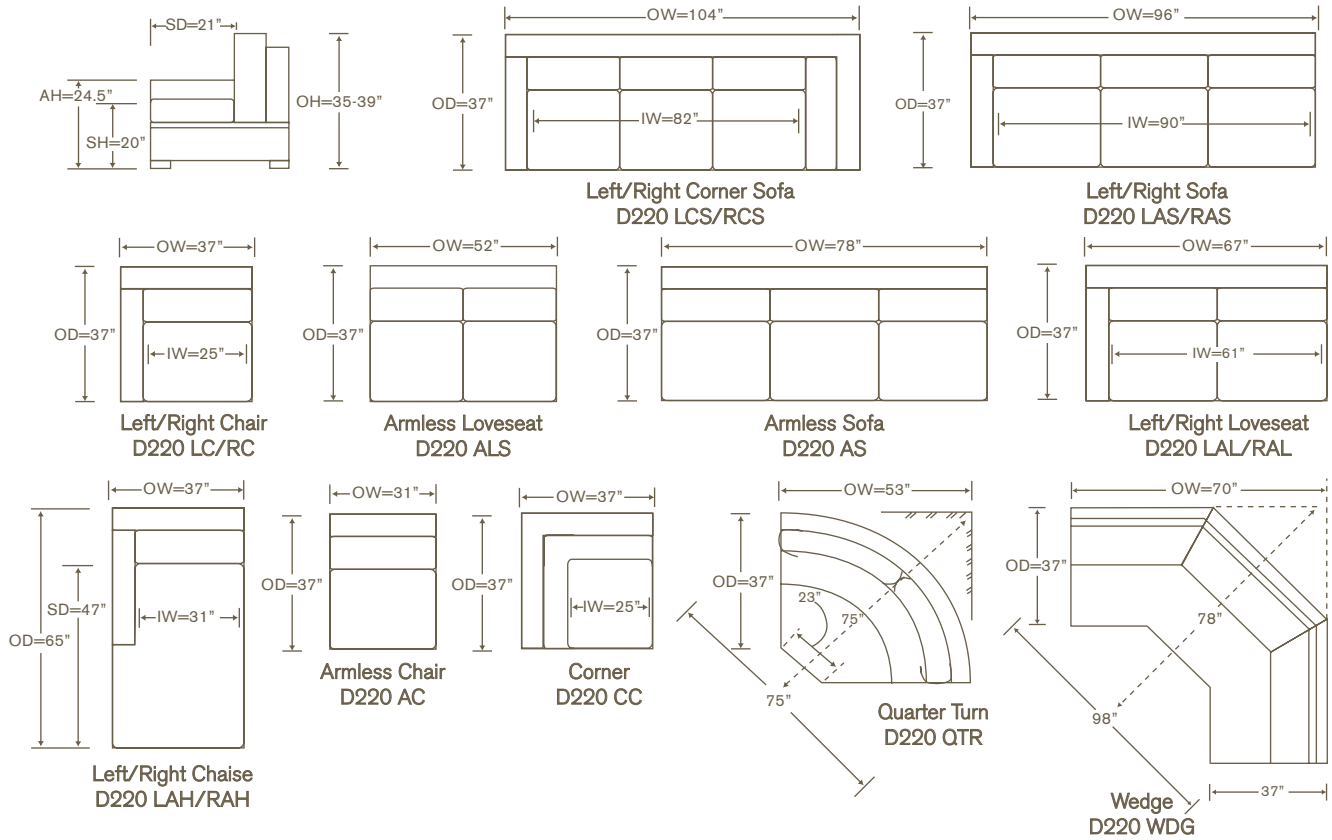

72
Low
T Border
Entire Piece
is Weltless

73
Low
Border
Entire Piece
is Weltless

82
High
T Border
Entire Piece
Is Welted

83
High
Border
Entire Piece
is Welted

FEET

CH
Chrome

HO
Hover
Recessed

P
Platform

BL
Muse
Wood

JAZZ STANDARD SCHEMATICS D220

JAZZ DEEP SCHEMATICS D218