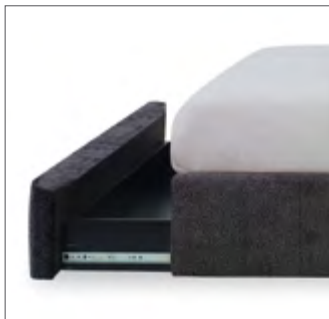

Keating Bed

PL402-Q

Queen Bed (shown)

PL402-QS

Queen Storage Bed

OVERALL: 67W x 89D x 56H

DRAWER: 58.75W x 36D x 6.25H

PL402-K

Cal-King Storage Bed

OVERALL: 79W x 93D x 56H

DRAWER: 71W x 36D x 6.25H

RAIL HEIGHT: 14.5H

FEATURE: Platform - No Box Spring Required

Kravet and Lee Jofa Fabrics Only

Storage Drawer Detail