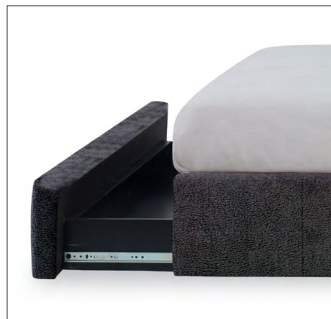

Keating Bed with Wings

PL402W-QW

Queen Bed (shown)

PL402W-QWS

Queen Storage Bed

OVERALL: 137W x 89D x 56H

DRAWER: 58.75W x 36D x 6.25H

PL402W-KW

King Bed

PL402W-KWS

King Storage Bed

OVERALL: 153W x 89D x 56H

DRAWER: 74.75W x 36D x 6.25H

PL402W-CKW

Cal-King Bed

PL402W-CKWS

Cal-King Storage Bed

OVERALL: 149W x 93D x 56H

DRAWER: 71W x 36D x 6.25H

RAIL HEIGHT: 14.5H

FEATURE: Platform - No Boxspring Required

Storage Beds