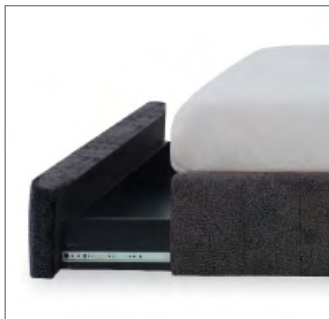

Keating Bed with Wings

PL402-QW

Queen Bed (shown)

PL402-QWS

Queen Storage Bed

OVERALL: 137W x 89D x 56H

DRAWER: 58.75W x 36D x 6.25H

PL402-KW

King Bed

PL402-KWS

King Storage Bed

OVERALL: 153W x 89D x 56H

DRAWER: 74.75W x 36D x 6.25H

PL402-CKW

Cal-King Bed

PL402-CKWS

Cal-King Storage Bed

OVERALL: 149W x 93D x 56H

DRAWER: 71W x 36D x 6.25H

RAIL HEIGHT: 14.5H

FEATURE: Platform - No Box Spring Required

Kravet and Lee Jofa Fabrics Only

Storage Drawer Detail