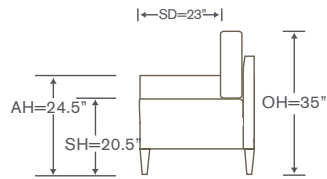

### B920RAH

One Arm Chaise

OVERALL: 34W x 73D x 35H

SEAT: 56.5D 20.5H

ARM: 24.5H

INSIDE: 26W

## Kittsford Schematics B920

Left/Right Corner Sofa  
B920LCS/RCS

Left/Right Sofa  
B920LAS/RAS

Left/Right Chaise  
B920LAH/RAH