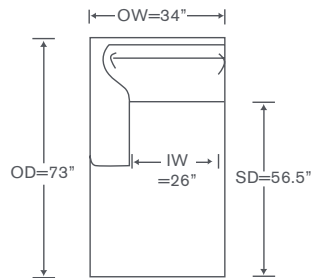

### B920LAS

One Arm Sofa

OVERALL: 82W x 38.5D x 35H

SEAT: 23D 20.5H

ARM: 24.5H

INSIDE: 74W

### B920RAH

One Arm Chaise

OVERALL: 34W x 73D x 35H

SEAT: 56.5D 20.5H

ARM: 24.5H

INSIDE: 26W

## Kittsford Schematics B920

Left/Right Corner Sofa  
B920LCS/RCS

Left/Right Sofa  
B920LAS/RAS

Left/Right Chaise  
B920LAH/RAH