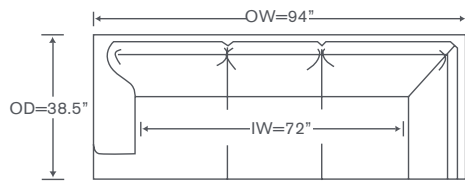

### B920RAH

One Arm Chaise

OVERALL: 34W x 73D x 35H

SEAT: 56.5D 20.5H

ARM: 24.5H

INSIDE: 26W

## Kittsford Schematics B920

Left/Right Corner Sofa  
B920LCS/RCS

Left/Right Sofa  
B920LAS/RAS

Left/Right Chaise  
B920LAH/RAH