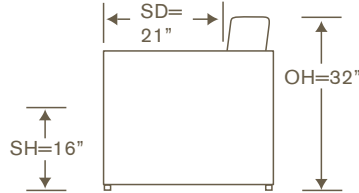

Kumu Sectional

AS810LAH

One Arm Chaise
OVERALL: 40W x 70D x 32H
SEAT: 54D 16H
ARM: 26H
INSIDE: 29W

AS810ALS

Armless Loveseat
OVERALL: 60W x 39D x 32H
SEAT: 21D 16H

AS810R-B

Rectangle Ottoman Table Wood Top
OVERALL: 30W x 36D x 15H

AS810RAL

One Arm Loveseat
OVERALL: 71W x 39D x 32H
SEAT: 21D 16H
ARM: 26H
INSIDE: 60W

AS810S-B

Square Ottoman Table Wood Top
OVERALL: 36W x 36D x 15H

FINISHES

Walnut Finishes (ottoman tops only)

YARDAGE: 44.5 (54" Wide, Plain)

FEATURE: Recessed Legs - Walnut Finish Only

Available By the Inch

Custom Inquiries Invited

Kumu Schematics AS810

Left/Right Chaise
AS810LAH/RAH

YARDAGE - 54" Wide, Plain: 11

Left/Right Loveseat
AS810LAL/RAL