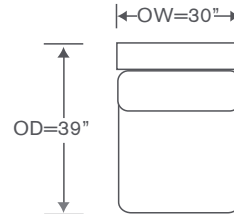

FEATURE: Recessed Legs - Walnut Finish Only

Available By the Inch

Custom Inquiries Invited

Kumu Schematics AS810

Left/Right Chaise
AS810LAH/RAH

YARDAGE - 54" Wide, Plain: 11

Left/Right Loveseat
AS810LAL/RAL

YARDAGE - 54" Wide, Plain: 15

Corner Chair
AS810CC

YARDAGE - 54" Wide, Plain: 8

Armless Loveseat
AS810ALS

YARDAGE - 54" Wide, Plain: 13

Armless Chair
AS810AC

YARDAGE - 54" Wide, Plain: 8

Square Ottoman Table Wood Top
AS810S-B

YARDAGE - 54" Wide, Plain: 3

Rectangle Ottoman Table Wood Top
AS810R-B

YARDAGE - 54" Wide, Plain: 2.5