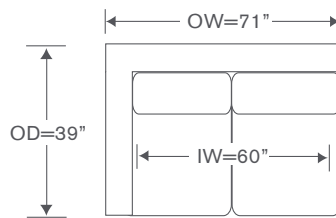

Kumu Sectional

AS810LAH

One Arm Chaise
OVERALL: 40W x 70D x 32H
SEAT: 54D 16H
ARM: 26H
INSIDE: 29W

AS810ALS

Armless Loveseat
OVERALL: 60W x 39D x 32H
SEAT: 21D 16H

AS810R-B

Rectangle Ottoman Table Wood Top
OVERALL: 30W x 36D x 15H

AS810RAL

One Arm Loveseat
OVERALL: 71W x 39D x 32H
SEAT: 21D 16H
ARM: 26H
INSIDE: 60W

AS810S-B

Square Ottoman Table Wood Top
OVERALL: 36W x 36D x 15H

FINISHES

Walnut Finishes (ottoman tops only)

YARDAGE: 44.5 (54" Wide, Plain)

FEATURE: Recessed Legs - Walnut Finish Only

Available By the Inch

Custom Inquiries Invited

Kumu Schematics AS810

Left/Right Chaise
AS810LAH/RAH

YARDAGE - 54" Wide, Plain: 11

Left/Right Loveseat
AS810LAL/RAL

YARDAGE - 54" Wide, Plain: 15

Corner Chair
AS810CC

YARDAGE - 54" Wide, Plain: 8

Armless Loveseat
AS810ALS

YARDAGE - 54" Wide, Plain: 13

Armless Chair
AS810AC

YARDAGE - 54" Wide, Plain: 8

Square Ottoman Table Wood Top
AS810S-B