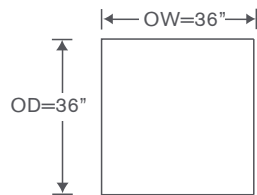

FEATURE: Recessed Legs - Walnut Finish Only

Available By the Inch

Custom Inquiries Invited

Kumu Schematics AS810

Left/Right Chaise
AS810LAH/RAH

YARDAGE - 54" Wide, Plain: 11

Left/Right Loveseat
AS810LAL/RAL

YARDAGE - 54" Wide, Plain: 15

Corner Chair
AS810CC

YARDAGE - 54" Wide, Plain: 8

Armless Loveseat
AS810ALS

YARDAGE - 54" Wide, Plain: 13

Armless Chair
AS810AC

YARDAGE - 54" Wide, Plain: 8

Square Ottoman Table Wood Top
AS810S-B

YARDAGE - 54" Wide, Plain: 3

Rectangle Ottoman Table Wood Top
AS810R-B

YARDAGE - 54" Wide, Plain: 2.5