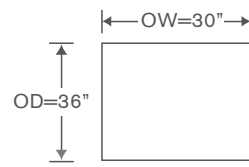

FEATURE: Recessed Legs - Walnut Finish Only

Available By the Inch

Custom Inquiries Invited

Kumu Schematics AS810

Left/Right Chaise
AS810LAH/RAH

YARDAGE - 54" Wide, Plain: 11

Left/Right Loveseat
AS810LAL/RAL

YARDAGE - 54" Wide, Plain: 15

Corner Chair
AS810CC

YARDAGE - 54" Wide, Plain: 8

Armless Loveseat
AS810ALS

YARDAGE - 54" Wide, Plain: 13

Armless Chair
AS810AC

YARDAGE - 54" Wide, Plain: 8

Square Ottoman Table Wood Top
AS810S-B

YARDAGE - 54" Wide, Plain: 3

Rectangle Ottoman Table Wood Top
AS810R-B

YARDAGE - 54" Wide, Plain: 2.5