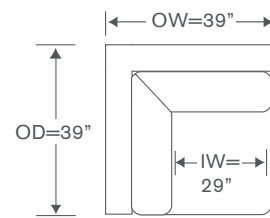

Kumu Sectional

AS810LAH

One Arm Chaise
OVERALL: 40W x 70D x 32H
SEAT: 54D 16H
ARM: 26H
INSIDE: 29W

AS810ALS

Armless Loveseat
OVERALL: 60W x 39D x 32H
SEAT: 21D 16H

AS810R-B

Rectangle Ottoman Table Wood Top
OVERALL: 30W x 36D x 15H

AS810RAL

One Arm Loveseat
OVERALL: 71W x 39D x 32H
SEAT: 21D 16H
ARM: 26H
INSIDE: 60W

AS810S-B

Square Ottoman Table Wood Top
OVERALL: 36W x 36D x 15H

FINISHES

Walnut Finishes (ottoman tops only)

YARDAGE: 44.5 (54" Wide, Plain)

FEATURE: Recessed Legs - Walnut Finish Only

Available By the Inch

Custom Inquiries Invited

Kumu Schematics AS810

Left/Right Chaise
AS810LAH/RAH

YARDAGE - 54" Wide, Plain: 11

Left/Right Loveseat
AS810LAL/RAL

YARDAGE - 54" Wide, Plain: 15

Corner Chair
AS810CC

YARDAGE - 54" Wide, Plain: 8

Armless Loveseat
AS810ALS

YARDAGE - 54" Wide, Plain: 13

Armless Chair
AS810AC

YARDAGE - 54" Wide, Plain: 8

Square Ottoman Table Wood Top
AS810S-B