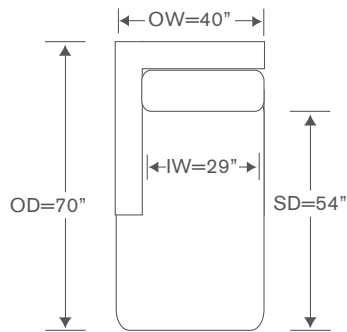

Kumu Sectional

AS810LAH

One Arm Chaise
OVERALL: 40W x 70D x 32H
SEAT: 54D 16H
ARM: 26H
INSIDE: 29W

AS810ALS

Armless Loveseat
OVERALL: 60W x 39D x 32H
SEAT: 21D 16H

AS810R-B

Rectangle Ottoman Table Wood Top
OVERALL: 30W x 36D x 15H

AS810RAL

One Arm Loveseat
OVERALL: 71W x 39D x 32H
SEAT: 21D 16H
ARM: 26H
INSIDE: 60W

AS810S-B

Square Ottoman Table Wood Top
OVERALL: 36W x 36D x 15H

FINISHES

Walnut Finishes (ottoman tops only)

YARDAGE: 44.5 (54" Wide, Plain)

FEATURE: Recessed Legs - Walnut Finish Only

Available By the Inch

Custom Inquiries Invited

Kumu Schematics AS810

Left/Right Chaise
AS810LAH/RAH

YARDAGE - 54" Wide, Plain: 11

Left/Right Loveseat
AS810LAL/RAL