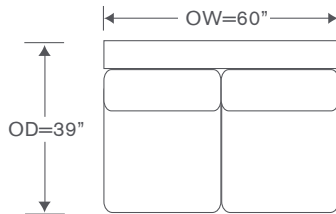

Kumu Sectional

AS810LAH

One Arm Chaise
OVERALL: 40W x 70D x 32H
SEAT: 54D 16H
ARM: 26H
INSIDE: 29W

AS810ALS

Armless Loveseat
OVERALL: 60W x 39D x 32H
SEAT: 21D 16H

AS810R-B

Rectangle Ottoman Table Wood Top
OVERALL: 30W x 36D x 15H

AS810RAL

One Arm Loveseat
OVERALL: 71W x 39D x 32H
SEAT: 21D 16H
ARM: 26H
INSIDE: 60W

AS810S-B

Square Ottoman Table Wood Top
OVERALL: 36W x 36D x 15H

FINISHES

Walnut Finishes (ottoman tops only)

YARDAGE: 44.5 (54" Wide, Plain)

FEATURE: Recessed Legs - Walnut Finish Only

Available By the Inch

Custom Inquiries Invited

Kumu Schematics AS810

Left/Right Chaise
AS810LAH/RAH

YARDAGE - 54" Wide, Plain: 11

Left/Right Loveseat
AS810LAL/RAL

YARDAGE - 54" Wide, Plain: 15

Corner Chair
AS810CC

YARDAGE - 54" Wide, Plain: 8

Armless Loveseat
AS810ALS

YARDAGE - 54" Wide, Plain: 13

Armless Chair
AS810AC

YARDAGE - 54" Wide, Plain: 8

Square Ottoman Table Wood Top
AS810S-B