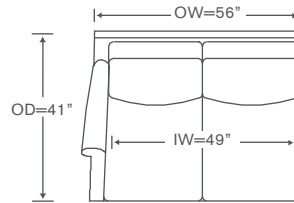

Lambourn Sectional

B915LAH

One Arm Chaise

OVERALL: 32.5W x 67.5D x 38.5H

SEAT: 48.5D 21H

ARM: 25.5H

INSIDE: 26W

B915RAS

One Arm Sofa

OVERALL: 80W x 41D x 38.5H

SEAT: 22D 21H

ARM: 25.5H

INSIDE: 73W

FINISHES

Maple Finishes

Paint Finishes

Also Available: Sofas
Available By the Inch
Custom Inquiries Invited

Lambourn Schematics B915

Left/Right Sofa
B915LAS/RAS

Left/Right Loveseat
B915LAL/RAL

Left/Right Chaise
B915LAH/RAH

Corner Chair
B915CC