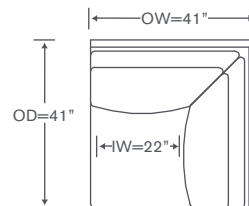

Lambourn Sectional

B915LAH

One Arm Chaise

OVERALL: 32.5W x 67.5D x 38.5H

SEAT: 48.5D 21H

ARM: 25.5H

INSIDE: 26W

B915RAS

Also Available: Sofas
Available By the Inch
Custom Inquiries Invited

Lambourn Schematics B915

Left/Right Sofa
B915LAS/RAS

Left/Right Loveseat
B915LAL/RAL

Left/Right Chaise
B915LAH/RAH

Corner Chair
B915CC