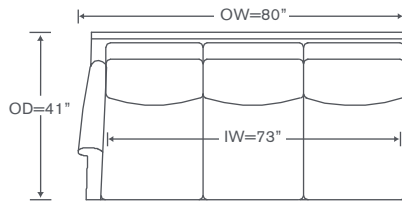

Lambourn Sectional

B915LAH

One Arm Chaise

OVERALL: 32.5W x 67.5D x 38.5H

SEAT: 48.5D 21H

ARM: 25.5H

INSIDE: 26W

B915RAS

One Arm Sofa

OVERALL: 80W x 41D x 38.5H

SEAT: 22D 21H

ARM: 25.5H

INSIDE: 73W

FINISHES

Maple Finishes

Paint Finishes

Also Available: Sofas
Available By the Inch
Custom Inquiries Invited

Lambourn Schematics B915

Left/Right Sofa
B915LAS/RAS

Left/Right Loveseat
B915LAL/RAL

Left/Right Chaise
B915LAH/RAH

Corner Chair
B915CC