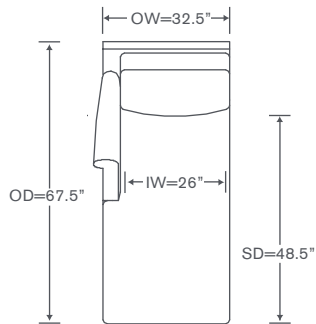

Lambourn Sectional

B915LAH

One Arm Chaise

OVERALL: 32.5W x 67.5D x 38.5H

SEAT: 48.5D 21H

ARM: 25.5H

INSIDE: 26W

B915RAS

One Arm Sofa

OVERALL: 80W x 41D x 38.5H

SEAT: 22D 21H

ARM: 25.5H

INSIDE: 73W

FINISHES

Maple Finishes

Paint Finishes

Also Available: Sofas
Available By the Inch
Custom Inquiries Invited

Lambourn Schematics B915

Left/Right Sofa
B915LAS/RAS

Left/Right Loveseat
B915LAL/RAL

Left/Right Chaise
B915LAH/RAH

Corner Chair
B915CC