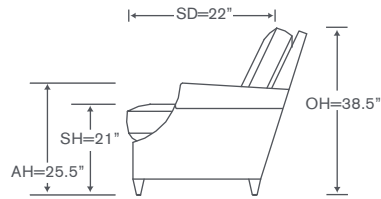

Lambourn Sectional

B915LAH

One Arm Chaise

OVERALL: 32.5W x 67.5D x 38.5H

SEAT: 48.5D 21H

ARM: 25.5H

INSIDE: 26W

B915RAS

One Arm Sofa

OVERALL: 80W x 41D x 38.5H

SEAT: 22D 21H

ARM: 25.5H

INSIDE: 73W

FINISHES

Maple Finishes

Paint Finishes

Also Available: Sofas
Available By the Inch
Custom Inquiries Invited

Lambourn Schematics B915

Left/Right Sofa
B915LAS/RAS

Left/Right Loveseat
B915LAL/RAL

Left/Right Chaise
B915LAH/RAH

Corner Chair
B915CC