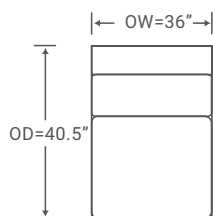

Lantana Sectional

K803LCHR/RCHR

One Arm Facing Chair

OVERALL: 37.5W x 40.5D x 34.5H

SEAT: 24.5D 16.5H

ARM: 23.5H

INSIDE: 31W

K803ARMC

Armless Chair

OVERALL: 36W x 40.5D x 34.5H

SEAT: 24.5D 16.5H

K803CRN

Corner Chair

OVERALL: 40.5W x 40.5D x 36H

SEAT: 24.5D 16.5H

YARDAGE: 39.5 (54" Wide, Plain)

OPTIONS: Single Row Nails (Additional)

Protective Cover (K803LCHRPC, K803RCHRPC, K803ARMCPC, K803CRN-PC)

Also Available: Sofa, Chairs and Ottomans

Custom Inquiries Invited

Contrast Bias Welt Additional

Lantana Schematics K803

One Arm Chair
K803LCHR/RCHR

YARDAGE – 54" Wide, Plain: 9.5

Armless Chair
K803ARMC

YARDAGE – 54" Wide, Plain: 8.5

Corner Chair
K803CRN

YARDAGE – 54" Wide, Plain: 12