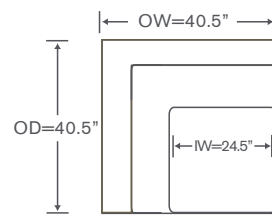

Armless Chair

OVERALL: 36W x 40.5D x 34.5H

SEAT: 24.5D 16.5H

K803CRN

Corner Chair

OVERALL: 40.5W x 40.5D x 36H

SEAT: 24.5D 16.5H

YARDAGE: 39.5 (54" Wide, Plain)

OPTIONS: Single Row Nails (Additional)

Protective Cover (K803LCHRPC, K803RCHRPC, K803ARMCPC, K803CRN-PC)

Also Available: Sofa, Chairs and Ottomans

Custom Inquiries Invited

Contrast Bias Welt Additional

Lantana Schematics K803

One Arm Chair
K803LCHR/RCHR

YARDAGE – 54" Wide, Plain: 9.5

Armless Chair
K803ARMC

YARDAGE – 54" Wide, Plain: 8.5

Corner Chair
K803CRN

YARDAGE – 54" Wide, Plain: 12