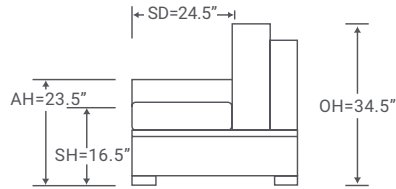

Lantana Sectional

K803LCHR/RCHR

One Arm Facing Chair

OVERALL: 37.5W x 40.5D x 34.5H

SEAT: 24.5D 16.5H

ARM: 23.5H

INSIDE: 31W

K803ARMC

Armless Chair

OVERALL: 36W x 40.5D x 34.5H

SEAT: 24.5D 16.5H

K803CRN

Corner Chair

OVERALL: 40.5W x 40.5D x 36H

SEAT: 24.5D 16.5H

YARDAGE: 39.5 (54" Wide, Plain)

OPTIONS: Single Row Nails (Additional)

Protective Cover (K803LCHRPC, K803RCHRPC, K803ARMCPC, K803CRN-PC)

Also Available: Sofa, Chairs and Ottomans

Custom Inquiries Invited

Contrast Bias Welt Additional

Lantana Schematics K803

One Arm Chair
K803LCHR/RCHR

YARDAGE – 54" Wide, Plain: 9.5

Armless Chair
K803ARMC

YARDAGE – 54" Wide, Plain: 8.5

Corner Chair
K803CRN

YARDAGE – 54" Wide, Plain: 12