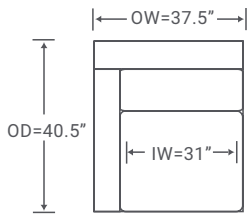

Lantana Sectional

K803LCHR/RCHR

One Arm Facing Chair

OVERALL: 37.5W x 40.5D x 34.5H

SEAT: 24.5D 16.5H

ARM: 23.5H

INSIDE: 31W

K803ARMC

Armless Chair

OVERALL: 36W x 40.5D x 34.5H

SEAT: 24.5D 16.5H

K803CRN

Corner Chair

OVERALL: 40.5W x 40.5D x 36H

SEAT: 24.5D 16.5H

YARDAGE: 39.5 (54" Wide, Plain)

OPTIONS: Single Row Nails (Additional)

Protective Cover (K803LCHRPC, K803RCHRPC, K803ARMCPC, K803CRN-PC)

Also Available: Sofa, Chairs and Ottomans

Custom Inquiries Invited

Contrast Bias Welt Additional

Lantana Schematics K803

One Arm Chair
K803LCHR/RCHR

YARDAGE – 54" Wide, Plain: 9.5

Armless Chair
K803ARMC

YARDAGE – 54" Wide, Plain: 8.5

Corner Chair
K803CRN

YARDAGE – 54" Wide, Plain: 12