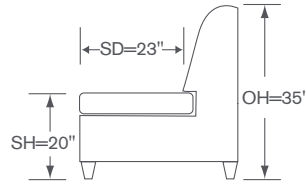

Chaise

OVERALL: 23W x 59D x 35H

SEAT: 49D 20H

YARDAGE: 24 (54" Wide, Plain)

FEATURE: Tapered Leg (W)

OPTION: Dressmaker Skirt (N)

Available By the Inch
Custom Inquiries Invited

Libretto Schematics D226

Armless Chaise
D226 CHS

YARDAGE - 54" Wide, Plain: 8

Armless Chair
D226 AC

YARDAGE - 54" Wide, Plain: 6

Corner
D226 CC

YARDAGE - 54" Wide, Plain: 8

Ottoman
D226-O

YARDAGE - 54" Wide, Plain: 4