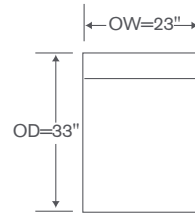

Chaise

OVERALL: 23W x 59D x 35H

SEAT: 49D 20H

YARDAGE: 24 (54" Wide, Plain)

FEATURE: Tapered Leg (W)

OPTION: Dressmaker Skirt (N)

Available By the Inch
Custom Inquiries Invited

Libretto Schematics D226

Armless Chaise
D226 CHS

YARDAGE - 54" Wide, Plain: 8

Armless Chair
D226 AC

YARDAGE - 54" Wide, Plain: 6

Corner
D226 CC

YARDAGE - 54" Wide, Plain: 8

Ottoman
D226-O

YARDAGE - 54" Wide, Plain: 4