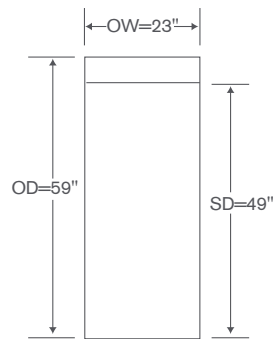

Chaise

OVERALL: 23W x 59D x 35H

SEAT: 49D 20H

YARDAGE: 24 (54" Wide, Plain)

FEATURE: Tapered Leg (W)

OPTION: Dressmaker Skirt (N)

Available By the Inch
Custom Inquiries Invited

Libretto Schematics D226

Armless Chaise
D226 CHS

YARDAGE - 54" Wide, Plain: 8

Armless Chair
D226 AC

YARDAGE - 54" Wide, Plain: 6

Corner
D226 CC

YARDAGE - 54" Wide, Plain: 8

Ottoman
D226-O

YARDAGE - 54" Wide, Plain: 4