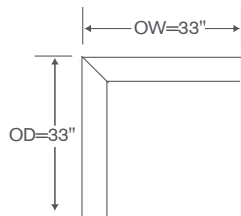

Chaise

OVERALL: 23W x 59D x 35H

SEAT: 49D 20H

YARDAGE: 24 (54" Wide, Plain)

FEATURE: Tapered Leg (W)

OPTION: Dressmaker Skirt (N)

Available By the Inch
Custom Inquiries Invited

Libretto Schematics D226

Armless Chaise
D226 CHS

YARDAGE - 54" Wide, Plain: 8

Armless Chair
D226 AC

YARDAGE - 54" Wide, Plain: 6

Corner
D226 CC

YARDAGE - 54" Wide, Plain: 8

Ottoman
D226-O

YARDAGE - 54" Wide, Plain: 4