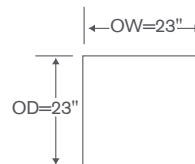

Chaise

OVERALL: 23W x 59D x 35H

SEAT: 49D 20H

YARDAGE: 24 (54" Wide, Plain)

FEATURE: Tapered Leg (W)

OPTION: Dressmaker Skirt (N)

Available By the Inch
Custom Inquiries Invited

Libretto Schematics D226

Armless Chaise
D226 CHS

YARDAGE - 54" Wide, Plain: 8

Armless Chair
D226 AC

YARDAGE - 54" Wide, Plain: 6

Corner
D226 CC

YARDAGE - 54" Wide, Plain: 8

Ottoman
D226-O

YARDAGE - 54" Wide, Plain: 4