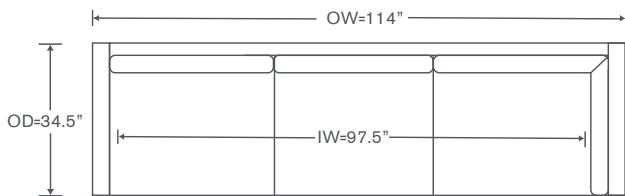

Also Available: Sofas, Chair & Ottoman  
 Available By the Inch  
 Custom Inquiries Invited

**FS983RCS-O**

One Arm Corner Sofa - Oak  
 OVERALL: 114W x 34.5D x 33H  
 SEAT: 21D 20H  
 ARM: 24H  
 INSIDE: 97.5W

Left/Right Corner Sofa  
 Maple: FS983LCS/RCS  
 Oak: FS983LCS-O/RCS-O

Yardage - 54" Wide, Plain: 29.5

Left/Right Sofa  
 Maple: FS983LAS/RAS  
 Oak: FS983LAS-O/RAS-O

Yardage - 54" Wide, Plain: 19.5

Armless Chair  
 Maple: FS983AC  
 Oak: FS983AC-O