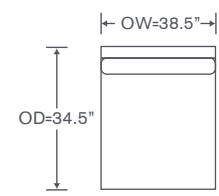

Left/Right Corner Sofa  
 Maple: FS983LCS/RCS  
 Oak: FS983LCS-O/RCS-O

Yardage - 54" Wide, Plain: 29.5

Left/Right Sofa  
 Maple: FS983LAS/RAS  
 Oak: FS983LAS-O/RAS-O

Yardage - 54" Wide, Plain: 19.5

Armless Chair  
 Maple: FS983AC  
 Oak: FS983AC-O

Yardage - 54" Wide, Plain: 12