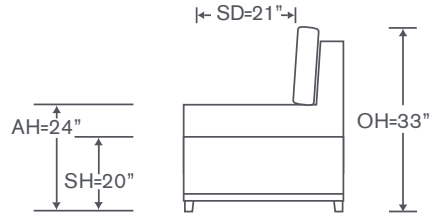

Also Available: Sofas, Chair & Ottoman  
 Available By the Inch  
 Custom Inquiries Invited

**FS983RCS-O**

One Arm Corner Sofa - Oak  
 OVERALL: 114W x 34.5D x 33H  
 SEAT: 21D 20H  
 ARM: 24H  
 INSIDE: 97.5W

Left/Right Corner Sofa  
 Maple: FS983LCS/RCS  
 Oak: FS983LCS-O/RCS-O

Yardage - 54" Wide, Plain: 29.5

Left/Right Sofa  
 Maple: FS983LAS/RAS  
 Oak: FS983LAS-O/RAS-O

Yardage - 54" Wide, Plain: 19.5

Armless Chair  
 Maple: FS983AC  
 Oak: FS983AC-O