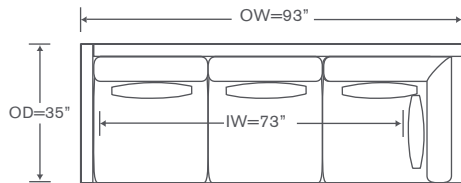

## Lorane Schematics DS331

Left/Right Sofa  
DS331LAS/RAS

Yardage - 54" Wide, Plain: 16

Left/Right Loveseat  
DS331LAL/RAL

Yardage - 54" Wide, Plain: 13

Left/Right Corner Sofa  
DS331LCS/RCS

Yardage - 54" Wide, Plain: 23

Corner Chair  
DS331CC

Yardage - 54" Wide, Plain: 10

Left/Right Chaise  
DS331LAH/RAH

Yardage - 54" Wide, Plain: 11