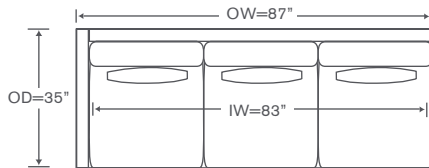

### FINISHES

 Maple Finishes

 Paint Finishes

YARDAGE: 27 (54" Wide, Plain)

Also Available: Sofa & Chair

Available By the Inch

Custom Inquiries Invited

## Lorane Schematics DS331

Left/Right Sofa  
DS331LAS/RAS

Yardage - 54" Wide, Plain: 16

Left/Right Loveseat  
DS331LAL/RAL

Yardage - 54" Wide, Plain: 13

Left/Right Corner Sofa  
DS331LCS/RCS

Yardage - 54" Wide, Plain: 23