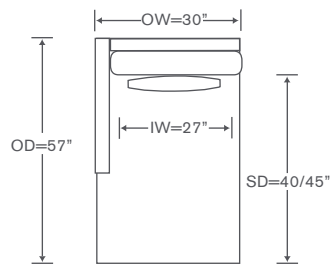

## Lorane Schematics DS331

Left/Right Sofa  
DS331LAS/RAS

Yardage - 54" Wide, Plain: 16

Left/Right Loveseat  
DS331LAL/RAL

Yardage - 54" Wide, Plain: 13

Left/Right Corner Sofa  
DS331LCS/RCS

Yardage - 54" Wide, Plain: 23

Corner Chair  
DS331CC

Yardage - 54" Wide, Plain: 10

Left/Right Chaise  
DS331LAH/RAH

Yardage - 54" Wide, Plain: 11