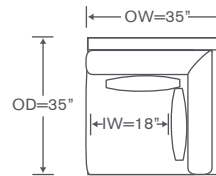

### FINISHES

 Maple Finishes

 Paint Finishes

YARDAGE: 27 (54" Wide, Plain)

Also Available: Sofa & Chair

Available By the Inch

Custom Inquiries Invited

## Lorane Schematics DS331

Left/Right Sofa  
DS331LAS/RAS

Yardage - 54" Wide, Plain: 16

Left/Right Loveseat  
DS331LAL/RAL

Yardage - 54" Wide, Plain: 13

Left/Right Corner Sofa  
DS331LCS/RCS

Yardage - 54" Wide, Plain: 23

Corner Chair  
DS331CC

Yardage - 54" Wide, Plain: 10

Left/Right Chaise  
DS331LAH/RAH

Yardage - 54" Wide, Plain: 11