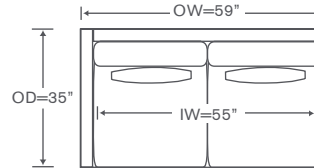

### FINISHES

 Maple Finishes

 Paint Finishes

YARDAGE: 27 (54" Wide, Plain)

Also Available: Sofa & Chair

Available By the Inch

Custom Inquiries Invited

## Lorane Schematics DS331

Left/Right Sofa  
DS331LAS/RAS

Yardage - 54" Wide, Plain: 16

Left/Right Loveseat  
DS331LAL/RAL

Yardage - 54" Wide, Plain: 13

Left/Right Corner Sofa  
DS331LCS/RCS

Yardage - 54" Wide, Plain: 23