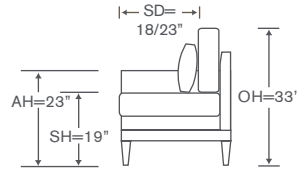

### DS331LAH

One Arm Chaise

OVERALL: 30W x 57D x 33H

SEAT: 40/45D 19H

ARM: 23H

INSIDE: 27W

### DS331RAS

One Arm Sofa

OVERALL: 87W x 35D x 33H

SEAT: 18/23D 19H

ARM: 23H

INSIDE: 83W

### FINISHES

 Maple Finishes

 Paint Finishes

YARDAGE: 27 (54" Wide, Plain)

Also Available: Sofa & Chair

Available By the Inch

Custom Inquiries Invited

## Lorane Schematics DS331

Left/Right Sofa  
DS331LAS/RAS

Yardage - 54" Wide, Plain: 16

Left/Right Loveseat  
DS331LAL/RAL

Yardage - 54" Wide, Plain: 13

Left/Right Corner Sofa  
DS331LCS/RCS

Yardage - 54" Wide, Plain: 23