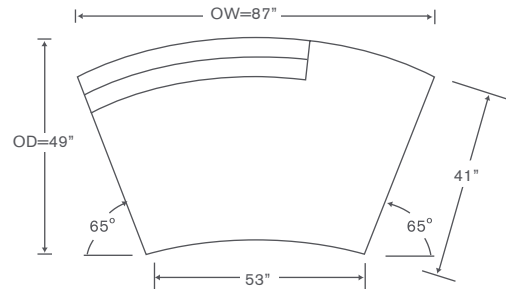

Macon Curved Sectional

S224P LAJ

One Arm Curved Sofa
OVERALL: 89W x 49D x 33.5H
SEAT: 24D 19.5H
ARM: 25.5H
INSIDE: 62W

S224P RAJ

One Arm Curved Sofa
OVERALL: 89W x 49D x 33.5H
SEAT: 24D 19.5H
ARM: 25.5H
INSIDE: 62W

FINISHES

-  Maple Finishes
-  Paint Finishes

YARDAGE: 34 (54" Wide, Plain)

Custom Inquiries Invited
Nails Additional

kravetfurniture
QUICKSHIP option: V224P LAJ/RAJ
A SMART SOLUTION

Macon Schematics S224P

Left Shown

One Arm Curved Sofa
S224P LAJ/RAJ

QS : V224P LAJ/RAJ

Yardage - 54" Wide, Plain: 17

Armless Left/Right Back Curved Chaise
S224P LG/RG (Right Shown)

QS : V224P LG/RG (Right Shown)

Yardage - 54" Wide, Plain: 13.25

One Arm Curved Loveseat
S224P LLJ/RLJ

QS : V224P LLJ/RLJ

Yardage - 54" Wide, Plain: 12.75

Armless Curved Wedge
S224P AWL

QS : V224P AWL

Yardage - 54" Wide, Plain: 11.75

Armless Left/Right Back Curved Loveseat
S224P LLG/RLG (Right Shown)