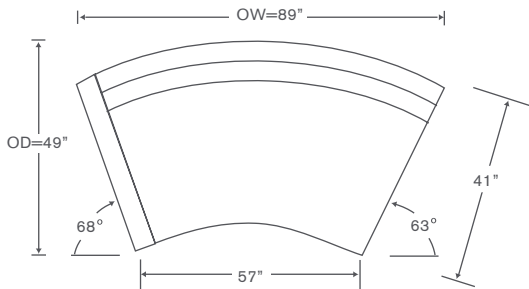

Macon Curved Sectional

S224P LAJ

One Arm Curved Sofa
OVERALL: 89W x 49D x 33.5H
SEAT: 24D 19.5H
ARM: 25.5H
INSIDE: 62W

S224P RAJ

One Arm Curved Sofa
OVERALL: 89W x 49D x 33.5H
SEAT: 24D 19.5H
ARM: 25.5H
INSIDE: 62W

FINISHES

-  Maple Finishes
-  Paint Finishes

YARDAGE: 34 (54" Wide, Plain)

Custom Inquiries Invited
Nails Additional

kravetfurniture
QUICKSHIP option: V224P LAJ/RAJ
A SMART SOLUTION

Macon Schematics S224P

Left Shown

One Arm Curved Sofa
S224P LAJ/RAJ

QS : V224P LAJ/RAJ

Yardage - 54" Wide, Plain: 17

Armless Left/Right Back Curved Chaise
S224P LG/RG (Right Shown)

QS : V224P LG/RG (Right Shown)

Yardage - 54" Wide, Plain: 13.25

One Arm Curved Loveseat
S224P LLJ/RLJ

QS : V224P LLJ/RLJ

Yardage - 54" Wide, Plain: 12.75

Armless Curved Wedge
S224P AWL

QS : V224P AWL

Yardage - 54" Wide, Plain: 11.75

Armless Left/Right Back Curved Loveseat
S224P LLG/RLG (Right Shown)