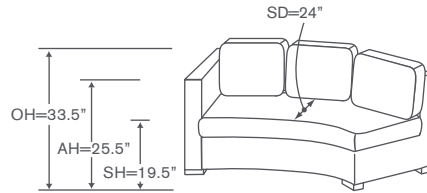

Macon Curved Sectional

S224P LAJ

One Arm Curved Sofa
OVERALL: 89W x 49D x 33.5H
SEAT: 24D 19.5H
ARM: 25.5H
INSIDE: 62W

S224P RAJ

One Arm Curved Sofa
OVERALL: 89W x 49D x 33.5H
SEAT: 24D 19.5H
ARM: 25.5H
INSIDE: 62W

FINISHES

-  Maple Finishes
-  Paint Finishes

YARDAGE: 34 (54" Wide, Plain)

Custom Inquiries Invited
Nails Additional

kravetfurniture
QUICKSHIP option: V224P LAJ/RAJ
A SMART SOLUTION

Macon Schematics S224P

Left Shown

One Arm Curved Sofa
S224P LAJ/RAJ

QS : V224P LAJ/RAJ

Yardage - 54" Wide, Plain: 17

Armless Left/Right Back Curved Chaise
S224P LG/RG (Right Shown)

QS : V224P LG/RG (Right Shown)

Yardage - 54" Wide, Plain: 13.25