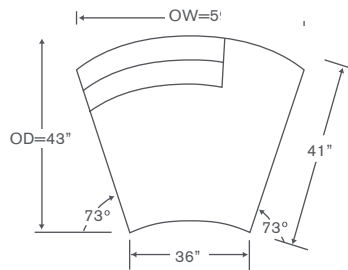

One Arm Curved Sofa
S224P LAJ/RAJ

QS : V224P LAJ/RAJ

Yardage - 54" Wide, Plain: 17

Armless Left/Right Back Curved Chaise
S224P LG/RG (Right Shown)

QS : V224P LG/RG (Right Shown)

Yardage - 54" Wide, Plain: 13.25

One Arm Curved Loveseat
S224P LLJ/RLJ

QS : V224P LLJ/RLJ

Yardage - 54" Wide, Plain: 12.75

Armless Curved Wedge
S224P AWL

QS : V224P AWL

Yardage - 54" Wide, Plain: 11.75

Armless Left/Right Back Curved Loveseat
S224P LLG/RLG (Right Shown)

QS : V224P LLG/RLG (Right Shown)

Yardage - 54" Wide, Plain: 12.25