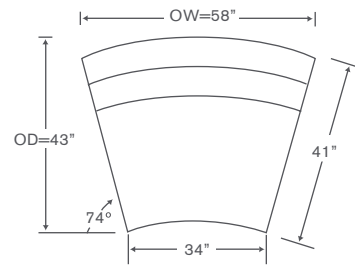

FINISHES

-  Maple Finishes
-  Paint Finishes

YARDAGE: 34 (54" Wide, Plain)

Custom Inquiries Invited
Nails Additional

kravetfurniture
QUICKSHIP option: V224P LAJ/RAJ
A SMART SOLUTION

Macon Schematics S224P

Left Shown

One Arm Curved Sofa
S224P LAJ/RAJ

QS : V224P LAJ/RAJ

Yardage - 54" Wide, Plain: 17

Armless Left/Right Back Curved Chaise
S224P LG/RG (Right Shown)

QS : V224P LG/RG (Right Shown)

Yardage - 54" Wide, Plain: 13.25

One Arm Curved Loveseat
S224P LLJ/RLJ

QS : V224P LLJ/RLJ

Yardage - 54" Wide, Plain: 12.75

Armless Curved Wedge
S224P AWL

QS : V224P AWL

Yardage - 54" Wide, Plain: 11.75

Armless Left/Right Back Curved Loveseat
S224P LLG/RLG (Right Shown)

QS : V224P LLG/RLG (Right Shown)

Yardage - 54" Wide, Plain: 12.25