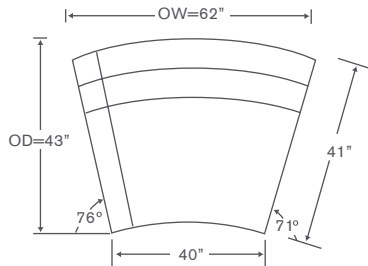

FINISHES

-  Maple Finishes
-  Paint Finishes

YARDAGE: 34 (54" Wide, Plain)

Custom Inquiries Invited
Nails Additional

kravetfurniture
QUICKSHIP option: V224P LAJ/RAJ
A SMART SOLUTION

Macon Schematics S224P

Left Shown

One Arm Curved Sofa
S224P LAJ/RAJ

QS : V224P LAJ/RAJ

Yardage - 54" Wide, Plain: 17

Armless Left/Right Back Curved Chaise
S224P LG/RG (Right Shown)

QS : V224P LG/RG (Right Shown)

Yardage - 54" Wide, Plain: 13.25

One Arm Curved Loveseat
S224P LLJ/RLJ

QS : V224P LLJ/RLJ

Yardage - 54" Wide, Plain: 12.75

Armless Curved Wedge
S224P AWL

QS : V224P AWL

Yardage - 54" Wide, Plain: 11.75

Armless Left/Right Back Curved Loveseat
S224P LLG/RLG (Right Shown)

QS : V224P LLG/RLG (Right Shown)

Yardage - 54" Wide, Plain: 12.25