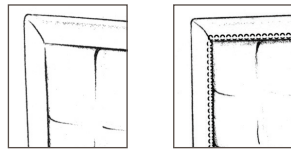

Madrigal Options

HEADBOARD SIZES

Welt Trim		<u>OW</u>	<u>OH</u>	<u>*YDS.</u>
31Q/W	Queen	66.5	57	5.25
31K/W	King	82.5	57	6.25
31C/W	Cal-King	78.5	57	6.25

Nail Trim

31Q/N	Queen	66.5	57	5.25
31K/N	King	82.5	57	6.25
31C/N	Cal-King	78.5	57	6.25

*YARDAGE: (54" Wide, Plain)

BOX SPRING PLATFORM SIZES

		<u>OW</u>	<u>OH</u>	<u>OD</u>	<u>*YDS.</u>
39Q	Queen	64	13	85	4
39K	King	80	13	85	5
39C	Cal-King	74	13	89	5

Low Profile Box Spring Suggested

TRIM 31 (Q, K, C)

W
Welt

N
Nails