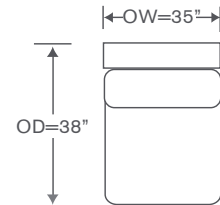

Corner Chair

OVERALL: 38W x 38D x 36H

SEAT: 22D 18H

INSIDE: 22W

FINISHES

Maple Finishes

Paint Finishes

YARDAGE: 55.5 (54" Wide, Plain)

FEATURE: 20" x 20" Pillows (4)

Also Available: Sofa

Pillows Not Available in Leather

McGill Schematics WS121

Left/Right Sofa
WS121LAS/RAS

Yardage - 54" Wide, Plain: 21

Armless Sofa
WS121AS

Yardage - 54" Wide, Plain: 19.5

Armless Chair
WS121AC

Yardage - 54" Wide, Plain: 11

Left/Right Chaise
WS121LAH/RAH

Yardage - 54" Wide, Plain: 17.5

Corner Chair
WS121CC

Yardage - 54" Wide, Plain: 13.5