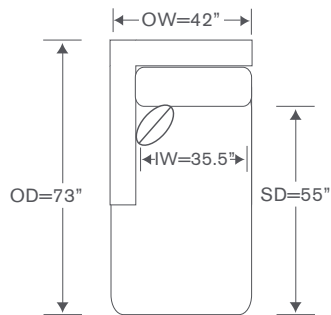

McGill Sectional

WS121LAS & RAS

One Arm Sofa

OVERALL: 75.5W x 38D x 36H

SEAT: 22D 18H

ARM: 28.5H

INSIDE: 68W

WS121CC

Corner Chair

OVERALL: 38W x 38D x 36H

SEAT: 22D 18H

INSIDE: 22W

FINISHES

Maple Finishes

Paint Finishes

YARDAGE: 55.5 (54" Wide, Plain)

FEATURE: 20" x 20" Pillows (4)

Also Available: Sofa

Pillows Not Available in Leather

McGill Schematics WS121

Left/Right Sofa
WS121LAS/RAS

Yardage - 54" Wide, Plain: 21

Armless Sofa
WS121AS

Yardage - 54" Wide, Plain: 19.5

Armless Chair
WS121AC

Yardage - 54" Wide, Plain: 11

Left/Right Chaise
WS121LAH/RAH

Yardage - 54" Wide, Plain: 17.5

Corner Chair
WS121CC

Yardage - 54" Wide, Plain: 13.5