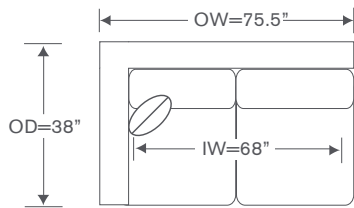

McGill Sectional

WS121LAS & RAS

One Arm Sofa

OVERALL: 75.5W x 38D x 36H

SEAT: 22D 18H

ARM: 28.5H

INSIDE: 68W

WS121CC

Corner Chair

OVERALL: 38W x 38D x 36H

SEAT: 22D 18H

INSIDE: 22W

FINISHES

Maple Finishes

Paint Finishes

YARDAGE: 55.5 (54" Wide, Plain)

FEATURE: 20" x 20" Pillows (4)

Also Available: Sofa

Pillows Not Available in Leather

McGill Schematics WS121

Left/Right Sofa
WS121LAS/RAS

Yardage - 54" Wide, Plain: 21

Armless Sofa
WS121AS

Yardage - 54" Wide, Plain: 19.5