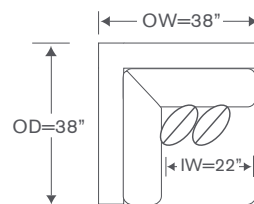

Corner Chair

OVERALL: 38W x 38D x 36H

SEAT: 22D 18H

INSIDE: 22W

FINISHES

Maple Finishes

Paint Finishes

YARDAGE: 55.5 (54" Wide, Plain)

FEATURE: 20" x 20" Pillows (4)

Also Available: Sofa

Pillows Not Available in Leather

McGill Schematics WS121

Left/Right Sofa
WS121LAS/RAS

Yardage - 54" Wide, Plain: 21

Armless Sofa
WS121AS

Yardage - 54" Wide, Plain: 19.5

Armless Chair
WS121AC

Yardage - 54" Wide, Plain: 11

Left/Right Chaise
WS121LAH/RAH

Yardage - 54" Wide, Plain: 17.5

Corner Chair
WS121CC

Yardage - 54" Wide, Plain: 13.5