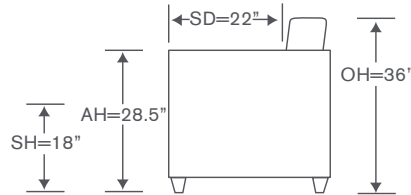

McGill Sectional

WS121LAS & RAS

One Arm Sofa

OVERALL: 75.5W x 38D x 36H

SEAT: 22D 18H

ARM: 28.5H

INSIDE: 68W

WS121CC

Corner Chair

OVERALL: 38W x 38D x 36H

SEAT: 22D 18H

INSIDE: 22W

FINISHES

Maple Finishes

Paint Finishes

YARDAGE: 55.5 (54" Wide, Plain)

FEATURE: 20" x 20" Pillows (4)

Also Available: Sofa

Pillows Not Available in Leather

McGill Schematics WS121

Left/Right Sofa
WS121LAS/RAS

Yardage - 54" Wide, Plain: 21

Armless Sofa
WS121AS

Yardage - 54" Wide, Plain: 19.5