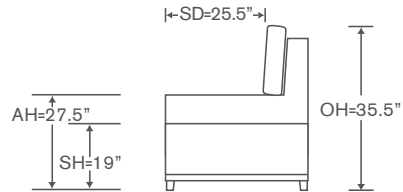

Meadow Lane Sectional

FS978LAS

One Arm Sofa

OVERALL: 93.5W x 42.5D x 35.5H

SEAT: 25.5D 19H

ARM: 27.5H

INSIDE: 88W

FS978RBL

One Arm Bumper Loveseat

OVERALL: 67W x 42.5D x 35.5H

SEAT: 25.5/42.5D 19H

FS978CC

Corner Chair

OVERALL: 42.5W x 42.5D x 35.5H

SEAT: 25.5D 19H

INSIDE: 25.5W

FINISHES & OPTIONS

 MH Oak Finishes

 Oak Stain Finishes

 Oak Paint Finishes

 Brushed Brass

 Satin Silver

YARDAGE: 45 (54" Wide, Plain)

FEATURE: Brushed Brass or Satin Silver Cuffs

Also Available: Sofa

Available By the Inch

Custom Inquiries Invited

Meadow Lane Schematics FS978

Left/Right Sofa
FS978LAS/RAS

Yardage - 54" Wide, Plain: 19

Corner Chair
FS978CC

Yardage - 54" Wide, Plain: 12.25