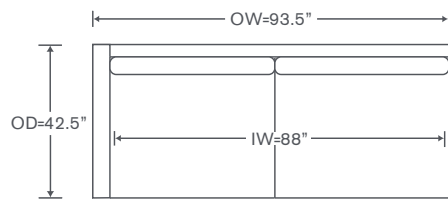

Meadow Lane Sectional

FS978LAS

One Arm Sofa

OVERALL: 93.5W x 42.5D x 35.5H

SEAT: 25.5D 19H

ARM: 27.5H

INSIDE: 88W

FS978RBL

One Arm Bumper Loveseat

OVERALL: 67W x 42.5D x 35.5H

SEAT: 25.5/42.5D 19H

FS978CC

Corner Chair

OVERALL: 42.5W x 42.5D x 35.5H

SEAT: 25.5D 19H

INSIDE: 25.5W

FINISHES & OPTIONS

 MH Oak Finishes

 Oak Stain Finishes

 Oak Paint Finishes

 Brushed Brass

 Satin Silver

YARDAGE: 45 (54" Wide, Plain)

FEATURE: Brushed Brass or Satin Silver Cuffs

Also Available: Sofa

Available By the Inch

Custom Inquiries Invited

Meadow Lane Schematics FS978

Left/Right Sofa
FS978LAS/RAS

Yardage - 54" Wide, Plain: 19

Corner Chair
FS978CC

Yardage - 54" Wide, Plain: 12.25