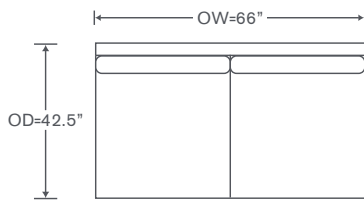

Also Available: Sofa

Available By the Inch

Custom Inquiries Invited

Meadow Lane Schematics FS978

Left/Right Sofa
FS978LAS/RAS

Yardage - 54" Wide, Plain: 19

Corner Chair
FS978CC

Yardage - 54" Wide, Plain: 12.25

Armless Loveseat
FS978ALS

Yardage - 54" Wide, Plain: 17.25

Left/Right Bumper Loveseat
FS978LBL/RBL (Right Shown)

Yardage - 54" Wide, Plain: 13.75