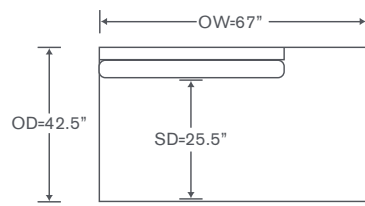

Also Available: Sofa

Available By the Inch

Custom Inquiries Invited

Meadow Lane Schematics FS978

Left/Right Sofa
FS978LAS/RAS

Yardage - 54" Wide, Plain: 19

Corner Chair
FS978CC

Yardage - 54" Wide, Plain: 12.25

Armless Loveseat
FS978ALS

Yardage - 54" Wide, Plain: 17.25

Left/Right Bumper Loveseat
FS978LBL/RBL (Right Shown)

Yardage - 54" Wide, Plain: 13.75