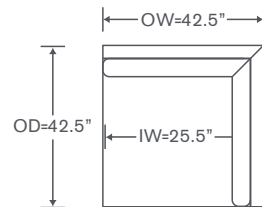

Meadow Lane Sectional

FS978LAS

One Arm Sofa

OVERALL: 93.5W x 42.5D x 35.5H

SEAT: 25.5D 19H

ARM: 27.5H

INSIDE: 88W

FS978RBL

Also Available: Sofa

Available By the Inch

Custom Inquiries Invited

Meadow Lane Schematics FS978

Left/Right Sofa
FS978LAS/RAS

Yardage - 54" Wide, Plain: 19

Corner Chair
FS978CC

Yardage - 54" Wide, Plain: 12.25

Armless Loveseat
FS978ALS

Yardage - 54" Wide, Plain: 17.25

Left/Right Bumper Loveseat
FS978LBL/RBL (Right Shown)

Yardage - 54" Wide, Plain: 13.75