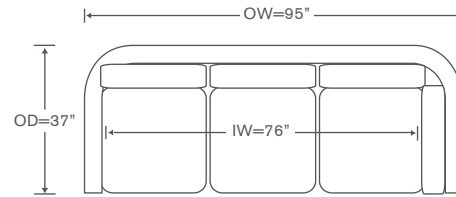

Melrose Sectional

AS560LAL & RAL

One Arm Loveseats

OVERALL: 54W x 37D x 36H

SEAT: 23D 21H

ARM: 30.5H

INSIDE: 50.5W

AS560WDG

Curved Wedge

OVERALL: 57W x 37D x 36H

SEAT: 23D 21H

INSIDE: 26W

FINISHES

 Maple Finishes

 Paint Finishes

Also Available: Sofas
Available By the Inch
Custom Inquiries Invited
Nails Additional

Melrose Schematics AS560

Left/Right Sofa
AS560LAS/RAS

Left/Right Corner Sofa
AS560LCS/RCS

Left/Right Loveseat
AS560LAL/RAL

Corner Chair
AS560CC

Curved Wedge
AS560WDG