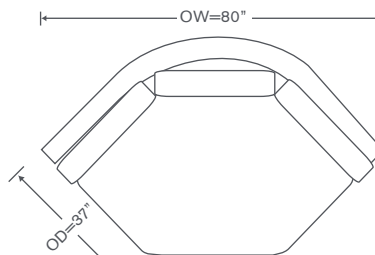

Melrose Sectional

AS560LAL & RAL

One Arm Loveseats

OVERALL: 54W x 37D x 36H

SEAT: 23D 21H

ARM: 30.5H

INSIDE: 50.5W

AS560WDG

Curved Wedge

OVERALL: 57W x 37D x 36H

SEAT: 23D 21H

INSIDE: 26W

FINISHES

 Maple Finishes

 Paint Finishes

Also Available: Sofas
Available By the Inch
Custom Inquiries Invited
Nails Additional

Melrose Schematics AS560

Left/Right Sofa
AS560LAS/RAS

Left/Right Corner Sofa
AS560LCS/RCS

Left/Right Loveseat
AS560LAL/RAL

Corner Chair
AS560CC

Curved Wedge
AS560WDG