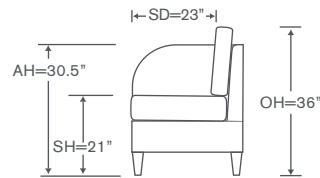

Melrose Sectional

AS560LAL & RAL

One Arm Loveseats

OVERALL: 54W x 37D x 36H

SEAT: 23D 21H

ARM: 30.5H

INSIDE: 50.5W

AS560WDG

Curved Wedge

OVERALL: 57W x 37D x 36H

SEAT: 23D 21H

INSIDE: 26W

FINISHES

 Maple Finishes

 Paint Finishes

Also Available: Sofas
Available By the Inch
Custom Inquiries Invited
Nails Additional

Melrose Schematics AS560

Left/Right Sofa
AS560LAS/RAS

Left/Right Corner Sofa
AS560LCS/RCS

Left/Right Loveseat
AS560LAL/RAL

Corner Chair
AS560CC

Curved Wedge
AS560WDG