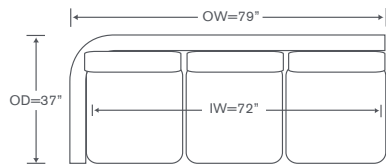

Melrose Sectional

AS560LAL & RAL

One Arm Loveseats

OVERALL: 54W x 37D x 36H

SEAT: 23D 21H

ARM: 30.5H

INSIDE: 50.5W

AS560WDG

Curved Wedge

OVERALL: 57W x 37D x 36H

SEAT: 23D 21H

INSIDE: 26W

FINISHES

 Maple Finishes

 Paint Finishes

Also Available: Sofas
Available By the Inch
Custom Inquiries Invited
Nails Additional

Melrose Schematics AS560

Left/Right Sofa
AS560LAS/RAS

Left/Right Corner Sofa
AS560LCS/RCS

Left/Right Loveseat
AS560LAL/RAL

Corner Chair
AS560CC

Curved Wedge
AS560WDG