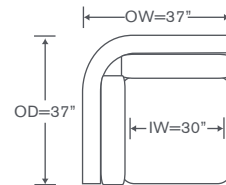

Melrose Sectional

AS560LAL & RAL

One Arm Loveseats

OVERALL: 54W x 37D x 36H

SEAT: 23D 21H

ARM: 30.5H

INSIDE: 50.5W

AS560WDG

Curved Wedge

OVERALL: 57W x 37D x 36H

SEAT: 23D 21H

INSIDE: 26W

FINISHES

 Maple Finishes

 Paint Finishes

Also Available: Sofas
Available By the Inch
Custom Inquiries Invited
Nails Additional

Melrose Schematics AS560

Left/Right Sofa
AS560LAS/RAS

Left/Right Corner Sofa
AS560LCS/RCS

Left/Right Loveseat
AS560LAL/RAL

Corner Chair
AS560CC

Curved Wedge
AS560WDG