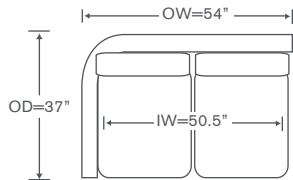

Melrose Sectional

AS560LAL & RAL

One Arm Loveseats

OVERALL: 54W x 37D x 36H

SEAT: 23D 21H

ARM: 30.5H

INSIDE: 50.5W

AS560WDG

Curved Wedge

OVERALL: 57W x 37D x 36H

SEAT: 23D 21H

INSIDE: 26W

FINISHES

 Maple Finishes

 Paint Finishes

Also Available: Sofas
Available By the Inch
Custom Inquiries Invited
Nails Additional

Melrose Schematics AS560

Left/Right Sofa
AS560LAS/RAS

Left/Right Corner Sofa
AS560LCS/RCS

Left/Right Loveseat
AS560LAL/RAL

Corner Chair
AS560CC

Curved Wedge
AS560WDG