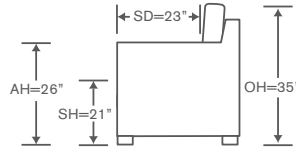

Merrimack Sectional

S847-LCS PT

One Arm Corner Sofa
Platform Base Option
OVERALL: 95W x 38D x 34H
SEAT: 23D 20H
ARM: 25H
INSIDE: 76W

S847-RAS PT

One Arm Sofa
Platform Base Option
OVERALL: 83W x 38D x 34H
SEAT: 23D 20H
ARM: 25H
INSIDE: 80W

FINISHES & BASES

-  Maple Finishes
-  Paint Finishes
-  Smart Base Options

YARDAGE: 48 (54" Wide, Plain)

Also Available: Sofas, Sleepers, Chair & Ottoman
Available By the Inch
Custom Inquiries Invited
Nails Additional

kravetfurniture
QUICKSHIP option: V847LCS/RS
A SMART SOLUTION

Merrimack Schematics S847

Left/Right Corner Sofa
S847-LCS/RCS

Yardage - 54" Wide, Plain: 25.5

Left/Right Sofa
S847-LAS/RAS

Yardage - 54" Wide, Plain: 22.5