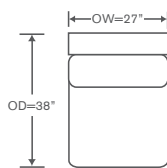

kravetfurniture
QUICKSHIP option: V847LCS/RS
A SMART SOLUTION

Merrimack Schematics S847

Left/Right Corner Sofa
S847-LCS/RCS

Yardage - 54" Wide, Plain: 25.5

Left/Right Sofa
S847-LAS/RAS

Yardage - 54" Wide, Plain: 22.5

Left/Right Loveseat
S847-LAL/RAL

Yardage - 54" Wide, Plain: 13.5

Armless Loveseat
S847-ALS

Yardage - 54" Wide, Plain: 9.5

Left/Right Chair
S847-LAC/RAC

Yardage - 54" Wide, Plain: 10

Armless Chair
S847-AC

Yardage - 54" Wide, Plain: 9

Corner Chair
S847-CC

Yardage - 54" Wide, Plain: 9

Left/Right Chaise
S847-LAH/RAH

Yardage - 54" Wide, Plain: 13

Height dimensions shown will vary based on leg selection. See page 222 for options.

Available Configurations