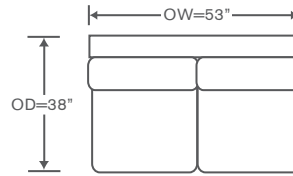

kravetfurniture
QUICKSHIP option: V847LCS/RS
A SMART SOLUTION

Merrimack Schematics S847

Left/Right Corner Sofa
S847-LCS/RCS

Yardage - 54" Wide, Plain: 25.5

Left/Right Sofa
S847-LAS/RAS

Yardage - 54" Wide, Plain: 22.5

Left/Right Loveseat
S847-LAL/RAL

Yardage - 54" Wide, Plain: 13.5

Armless Loveseat
S847-ALS

Yardage - 54" Wide, Plain: 9.5

Left/Right Chair
S847-LAC/RAC

Yardage - 54" Wide, Plain: 10

Armless Chair
S847-AC

Yardage - 54" Wide, Plain: 9

Corner Chair
S847-CC

Yardage - 54" Wide, Plain: 9

Left/Right Chaise
S847-LAH/RAH

Yardage - 54" Wide, Plain: 13

Height dimensions shown will vary based on leg selection. See page 222 for options.

Available Configurations