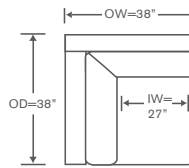

kravetfurniture
QUICKSHIP option: V847LCS/RS
A SMART SOLUTION

Merrimack Schematics S847

Left/Right Corner Sofa
S847-LCS/RCS

Yardage - 54" Wide, Plain: 25.5

Left/Right Sofa
S847-LAS/RAS

Yardage - 54" Wide, Plain: 22.5

Left/Right Loveseat
S847-LAL/RAL

Yardage - 54" Wide, Plain: 13.5

Armless Loveseat
S847-ALS

Yardage - 54" Wide, Plain: 9.5

Left/Right Chair
S847-LAC/RAC

Yardage - 54" Wide, Plain: 10

Armless Chair
S847-AC

Yardage - 54" Wide, Plain: 9

Corner Chair
S847-CC

Yardage - 54" Wide, Plain: 9

Left/Right Chaise
S847-LAH/RAH

Yardage - 54" Wide, Plain: 13

Height dimensions shown will vary based on leg selection. See page 222 for options.

Available Configurations