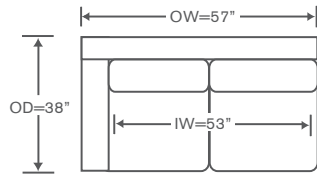

kravetfurniture
QUICKSHIP option: V847LCS/RS
A SMART SOLUTION

Merrimack Schematics S847

Left/Right Corner Sofa
S847-LCS/RCS

Yardage - 54" Wide, Plain: 25.5

Left/Right Sofa
S847-LAS/RAS

Yardage - 54" Wide, Plain: 22.5

Left/Right Loveseat
S847-LAL/RAL

Yardage - 54" Wide, Plain: 13.5

Armless Loveseat
S847-ALS

Yardage - 54" Wide, Plain: 9.5

Left/Right Chair
S847-LAC/RAC

Yardage - 54" Wide, Plain: 10

Armless Chair
S847-AC

Yardage - 54" Wide, Plain: 9

Corner Chair
S847-CC

Yardage - 54" Wide, Plain: 9

Left/Right Chaise
S847-LAH/RAH

Yardage - 54" Wide, Plain: 13

Height dimensions shown will vary based on leg selection. See page 222 for options.

Available Configurations