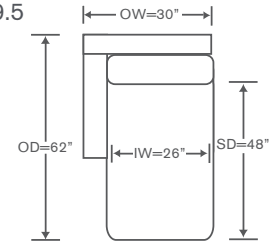

kravetfurniture
QUICKSHIP option: V847LCS/RS
A SMART SOLUTION

Merrimack Schematics S847

Left/Right Corner Sofa
S847-LCS/RCS

Yardage - 54" Wide, Plain: 25.5

Left/Right Sofa
S847-LAS/RAS

Yardage - 54" Wide, Plain: 22.5

Left/Right Loveseat
S847-LAL/RAL

Yardage - 54" Wide, Plain: 13.5

Armless Loveseat
S847-ALS

Yardage - 54" Wide, Plain: 9.5

Left/Right Chair
S847-LAC/RAC

Yardage - 54" Wide, Plain: 10

Armless Chair
S847-AC

Yardage - 54" Wide, Plain: 9

Corner Chair
S847-CC

Yardage - 54" Wide, Plain: 9

Left/Right Chaise
S847-LAH/RAH

Yardage - 54" Wide, Plain: 13

Height dimensions shown will vary based on leg selection. See page 222 for options.

Available Configurations