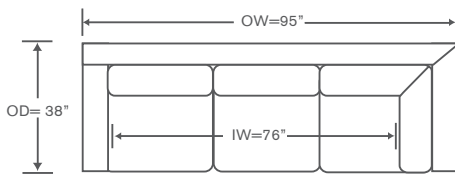

Merrimack Sectional

S847-LCS PT

One Arm Corner Sofa
Platform Base Option
OVERALL: 95W x 38D x 34H
SEAT: 23D 20H
ARM: 25H
INSIDE: 76W

S847-RAS PT

One Arm Sofa
Platform Base Option
OVERALL: 83W x 38D x 34H
SEAT: 23D 20H
ARM: 25H
INSIDE: 80W

FINISHES & BASES

-  Maple Finishes
-  Paint Finishes
-  Smart Base Options

YARDAGE: 48 (54" Wide, Plain)

Also Available: Sofas, Sleepers, Chair & Ottoman
Available By the Inch
Custom Inquiries Invited
Nails Additional

kravetfurniture
QUICKSHIP option: V847LCS/RS
A SMART SOLUTION

Merrimack Schematics S847

Left/Right Corner Sofa
S847-LCS/RCS

Yardage - 54" Wide, Plain: 25.5

Left/Right Sofa
S847-LAS/RAS

Yardage - 54" Wide, Plain: 22.5

Left/Right Loveseat
S847-LAL/RAL

Yardage - 54" Wide, Plain: 13.5

Armless Loveseat
S847-ALS

Yardage - 54" Wide, Plain: 9.5

Left/Right Chair
S847-LAC/RAC

Yardage - 54" Wide, Plain: 10

Armless Chair
S847-AC

Yardage - 54" Wide, Plain: 9