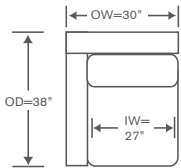

kravetfurniture
QUICKSHIP option: V847LCS/RS
A SMART SOLUTION

Merrimack Schematics S847

Left/Right Corner Sofa
S847-LCS/RCS

Yardage - 54" Wide, Plain: 25.5

Left/Right Sofa
S847-LAS/RAS

Yardage - 54" Wide, Plain: 22.5

Left/Right Loveseat
S847-LAL/RAL

Yardage - 54" Wide, Plain: 13.5

Armless Loveseat
S847-ALS

Yardage - 54" Wide, Plain: 9.5

Left/Right Chair
S847-LAC/RAC

Yardage - 54" Wide, Plain: 10

Armless Chair
S847-AC

Yardage - 54" Wide, Plain: 9

Corner Chair
S847-CC

Yardage - 54" Wide, Plain: 9

Left/Right Chaise
S847-LAH/RAH

Yardage - 54" Wide, Plain: 13

Height dimensions shown will vary based on leg selection. See page 222 for options.

Available Configurations