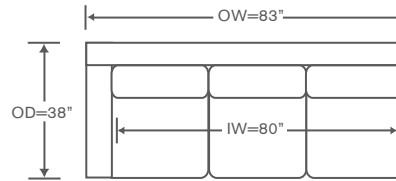

kravetfurniture
QUICKSHIP option: V847LCS/RS
A SMART SOLUTION

Merrimack Schematics S847

Left/Right Corner Sofa
S847-LCS/RCS

Yardage - 54" Wide, Plain: 25.5

Left/Right Sofa
S847-LAS/RAS

Yardage - 54" Wide, Plain: 22.5

Left/Right Loveseat
S847-LAL/RAL

Yardage - 54" Wide, Plain: 13.5

Armless Loveseat
S847-ALS

Yardage - 54" Wide, Plain: 9.5

Left/Right Chair
S847-LAC/RAC

Yardage - 54" Wide, Plain: 10

Armless Chair
S847-AC

Yardage - 54" Wide, Plain: 9

Corner Chair
S847-CC

Yardage - 54" Wide, Plain: 9

Left/Right Chaise
S847-LAH/RAH

Yardage - 54" Wide, Plain: 13

Height dimensions shown will vary based on leg selection. See page 222 for options.

Available Configurations